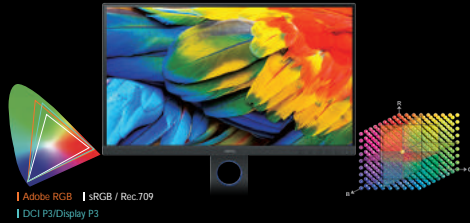

AQCOLOR™

Colors You Can Trust

Industry **STANDARD** | Displaying **DETAILS** | Out-of-the-Box **GUARANTEE**