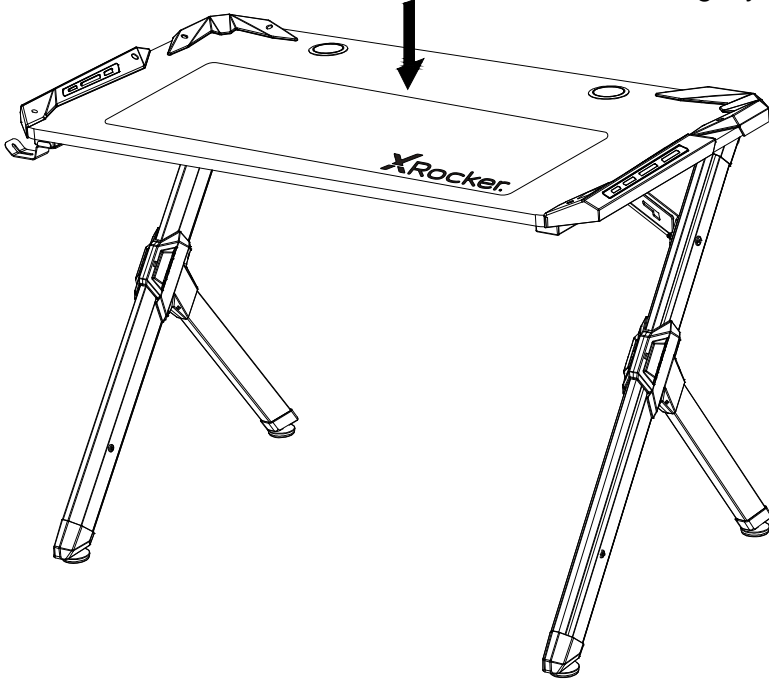

5.

6.

7.

8.

9.

P14

Press the button for 2-3 seconds to switch on/switch off, and lightly press it once, the light color would be changed.

10.