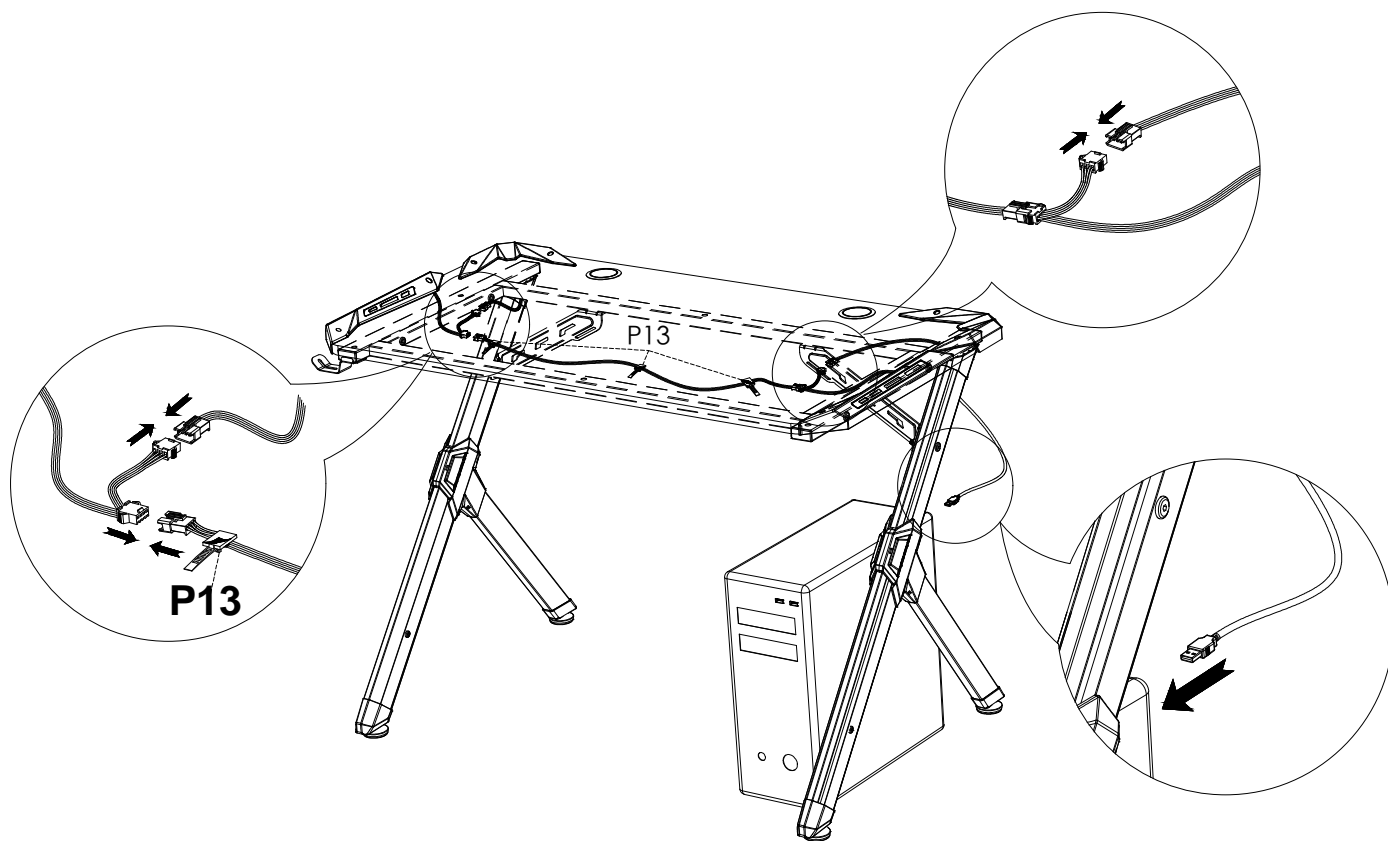

5.

6.

7.

8.

9.

P14

Press the button for 2-3 seconds to switch on/switch off, and lightly press it once, the light color would be changed.

10.