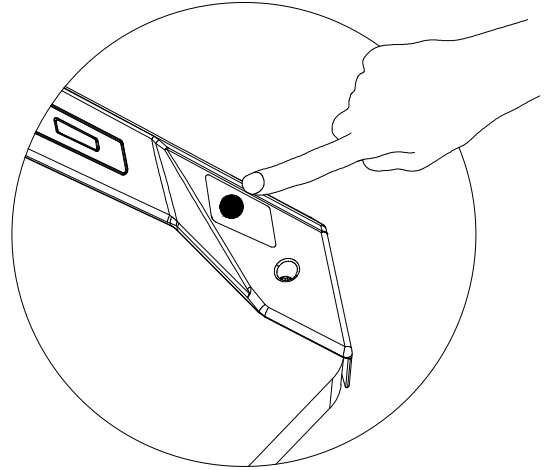

5.

6.

7.

8.

9.

P14

Press the button for 2-3 seconds to switch on/switch off, and lightly press it once, the light color would be changed.

10.