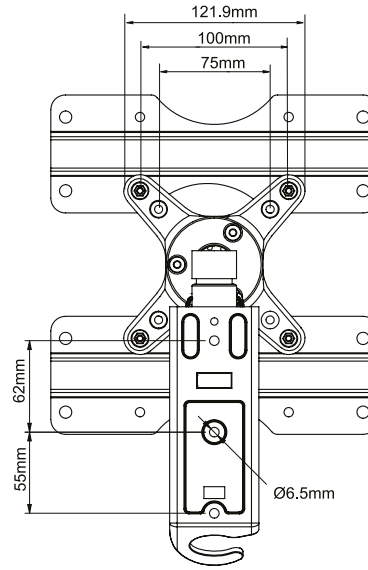

REAR VIEW

PACKING INFORMATION

COLOUR:	ORDER REF:	EAN CODE:	MASTER CARTON QTY:	INNER CARTON QTY:	MASTER CARTON WEIGHT:	MASTER CARTON CUBE:
Black	BTV504/B	5019318440625	4	0	9.88kg	0.029cbm

ACCESSORIES AND SIMILAR PRODUCTS

BTV502	BTV503	BTV920	BTV914

Flat Screen Wall Mount with Tilt & Swivel designed for screens up to 47"

Single Arm Wall Mount with Tilt & Swivel designed for screens up to 47"

AV Component Shelf designed for holding all common AV equipment

Universal Soundbar Mount fits directly to BTV504 to mount a Soundbar under your screen

SS-BTV504-V2-060819