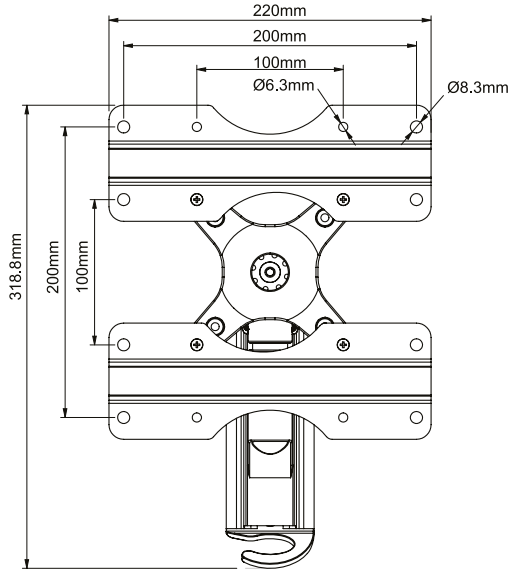

FRONT VIEW EXTENSION