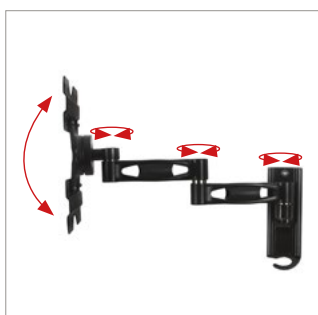

## DOUBLE ARM FLAT SCREEN WALL MOUNT WITH TILT & SWIVEL

Designed to wall mount small to medium sized screens, this double arm wall mount features a tilting interface and three swivel points, allowing quick and easy repositioning of screens as required - whether folded at against the wall at a depth of 79mm or at maximum extension. Cable management is included to help make a neat and tidy mounting solution which is ideal for home installations as well as commercial applications.

SPECIFICATION	
Recommended screen size	up to 47"
Max load	25kg
VESA® compatibility	up to 200 x 200
Tilt	+/- 15°
Swivel	180° (at wall)
Screen rotation	360°
Distance from wall	Min: 79mm - Max: 385mm

- ### FEATURES
- Easy tilt and swivel adjustment
  - Features three swivel points: 180° at wall, 360° at central pivot and 240° at interface
  - Screen rotation allows screen to mounted in landscape or portrait orientation
  - Folds at to the wall
  - Integrated cable management
  - Integrated spirit level for easy wall plate levelling during installation
  - Simple 'hook-on' installation with all mounting hardware included

47" 120cm | VESA 200 | 25KG | +/- 15° | 180° | 360° | fulmotionmounts

Folds at to the wall with a distance of only 79mm

Integrated cable management and spirit level included

Features up/down tilt plus 3 pivot points