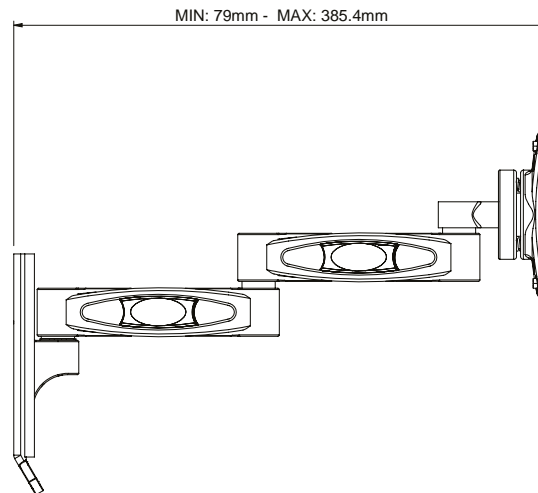

SIDE VIEW WITH ARM EXTENDED

PACKING INFORMATION

COLOUR:	ORDER REF:	EAN CODE:	MASTER CARTON QTY:	INNER CARTON QTY:	MASTER CARTON WEIGHT:	MASTER CARTON CUBE:
Black	BTV504/B	5019318440625	4	0	9.88kg	0.029cbm

ACCESSORIES AND SIMILAR PRODUCTS

BTV502	BTV503	BTV920	BTV914

Flat Screen Wall Mount with Tilt & Swivel designed for screens up to 47"

Single Arm Wall Mount with Tilt & Swivel designed for screens up to 47"

AV Component Shelf designed for holding all common AV equipment

Universal Soundbar Mount fits directly to BTV504 to mount a Soundbar under your screen

SS-BTV504-V2-060819