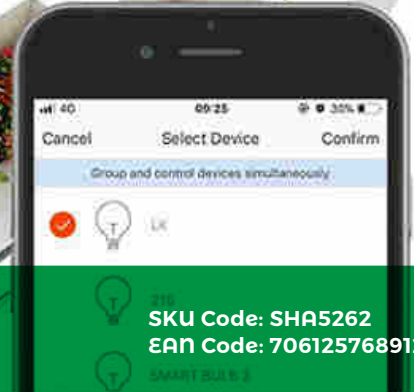

WI-FI SMART A60 9W RGB+W+WW BULB

Download our app

ENERJSMART

Download on the App Store

ANDROID APP ON Google play

Android

iOS

IFTTT

WORKS WITH Google Home

WORKS WITH amazon alexa

Specification

Item Weight	99.8 g
Product Dimensions	6 x 12.3 x 6 cm
Shape	A60 Bulb
Voltage	230 volts
Specific Uses	General purpose
Type of Bulb	LED
Cap Type	B22
EU Energy Efficiency Label	A+
Efficiency	800 lumen
Wattage	9 watts
Incandescent Equivalent	Average Life 30000 hours
60 watts	
Beam Angle	240 degrees
App Name	ENERJSMART
Wi-Fi Frequency	2.4G only (5G not supported)

Features

- Latest Technology: Tunable White includes Bright Day White 6000K and Cozy Warm White 2700K. You can dim the lamp via APP (ENERJ Smart APP) or voice command, making your home more comfortable space.
- Work hard, Party Harder: More than 16 million colours for you to choose. Eight scene modes (Night, Reading, Party, Leisure, Soft, Rainbow, Shine, Gorgeous) for you to enjoy your wonderful life after work.
- Smart Voice Control: No hub required, works great with Alexa, Google Home and IFTTT, so that you can easily turn on/off the bulb, adjust the colour with just your voice or even dim your lights.
- Make your home smarter: you can use it in anywhere in your home, such as kitchen, bedroom, living room, hall, porch, pantry, wall light, stairs, thereby making your home smarter place to live.
- Excellent after-sales service: CE and RoHS approved. We offer 24-month warranty! We have a dedicated technical support to help you in case you have any queries.