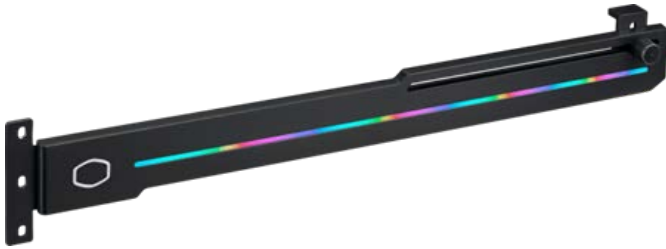

# ELV8 Universal Graphic Card Holder

A smart add-on GPU brace to protect your graphics card and motherboard for longer period of use. The Cooler Master ELV8 helps reduce the sag of heavier graphics cards and the stress on PCI-e slot on the motherboard. The length and height adjustments allows it to work with almost any graphics card. It also features a beautiful addressable RGB strip to enhance the light sync with the entire system.

### Protect the GPU

Prevents GPUs from bending and sagging after long period of use.

**Universal GPU support** – Compatible with most GPUs using length and height adjustment

**Protect the motherboard** – Reduces stress on motherboard PCI-E slot by supporting the weight of GPU

### BUILD-IN ADDRESSBLE RGB STRIP

Provides unique perspective light effect