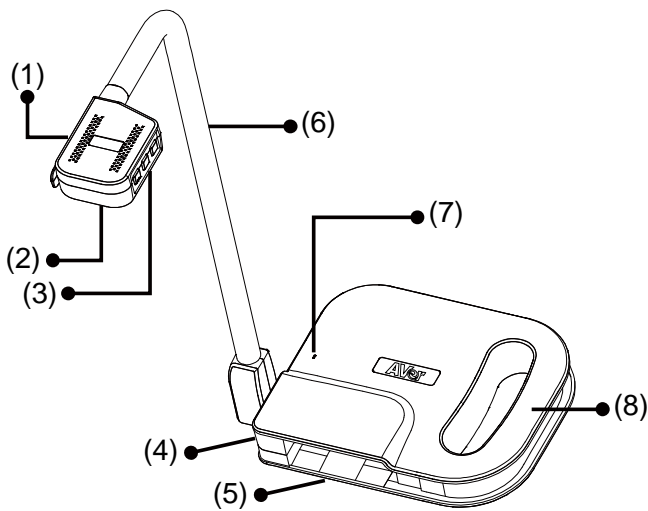

AVerVision U70+ is a USB powered document camera. It comes with a USB 3.0 port which you can connect to computer.

Package Contents

Optional Accessories

U70+ Parts

Parts

- (1) Rotate/Camera/LED buttons
 - - Rotate the image.
 - - Capture a still image.
 - - Turn the overhead LED light on/off.
- (2) Camera sensor and LED
- (3) AF/Zoom in/Zoom out buttons
 - - Automatically Adjust the Focus.
 - / - Increase/decrease the image magnification.
- (4) USB 3.0 port
- (5) Camera storage compartment
- (6) Flex arm
- (7) Built-in Mic
- (8) Handle

The flex arm design allows you to freely bend the arm and store the camera head in the camera storage compartment. Once you have properly secured the camera head to the camera storage compartment, you may now carry the AVerVision U70+ from the built-in handle.

 Adjust the camera head gently and **DO NOT** forcibly twist the camera head back and forth or around. It may break the camera head off from the flex arm.

General Specification

Image

Sensor	1/3.06" CMOS Sensor
Pixel Count	13M Pixels (4160*3120)
Frame Rate	60 FPS (Max.) (also depends on computer CPU speed)
TV Lines	1400 (Max)
Output resolution	4160*3120 3840*2160 1920*1080 1280*1024 1280*720 1024*768

Dimension

Operating	233.0 x 312.0 x 468.0mm 9.1 x 12.2 x 18.4 inch
Folded	242.0 x 187.5 x 44.0mm 9.5 x 7.3 x 1.7 inch
Weight	1.7kg(+/-0.1kg) (3.74lbs)