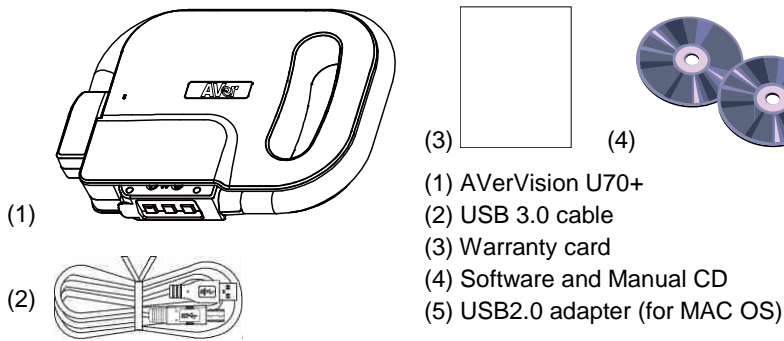

AVerVision U70+ is a USB powered document camera. It comes with a USB 3.0 port which you can connect to computer.

Package Contents

Optional Accessories

U70+ Parts

Parts

- (1) Rotate/Camera/LED buttons
 - - Rotate the image.
 - - Capture a still image.
 - - Turn the overhead LED light on/off.
- (2) Camera sensor and LED
- (3) AF/Zoom in/Zoom out buttons
 - - Automatically Adjust the Focus.
 - / - Increase/decrease the image magnification.
- (4) USB 3.0 port
- (5) Camera storage compartment
- (6) Flex arm
- (7) Built-in Mic
- (8) Handle

The flex arm design allows you to freely bend the arm and store the camera head in the camera storage compartment. Once you have properly secured the camera head to the camera storage compartment, you may now carry the AVerVision U70+ from the built-in handle.

 Adjust the camera head gently and **DO NOT** forcibly twist the camera head back and forth or around. It may break the camera head off from the flex arm.

General Specification

Image

Sensor	1/3.06" CMOS Sensor
Pixel Count	13M Pixels (4160*3120)
Frame Rate	60 FPS (Max.) (also depends on computer CPU speed)
TV Lines	1400 (Max)
Output resolution	4160*3120 3840*2160 1920*1080 1280*1024 1280*720 1024*768

Dimension

Operating	233.0 x 312.0 x 468.0mm 9.1 x 12.2 x 18.4 inch
Folded	242.0 x 187.5 x 44.0mm 9.5 x 7.3 x 1.7 inch
Weight	1.7kg(+/-0.1kg) (3.74lbs)