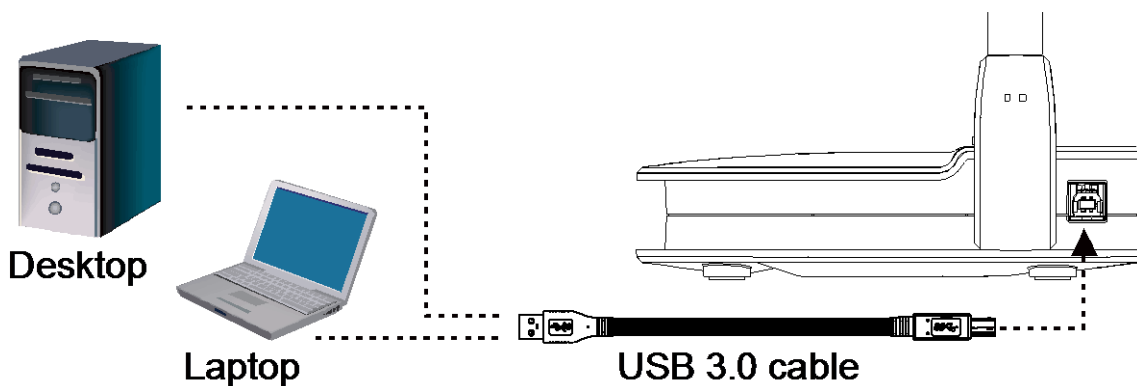

Connecting the AVerVision U70+ to a Computer /Laptop

[Note] When connecting to a MAC computer, use the USB2.0 adapter to connect to the MAC if you found anomalies in the video stream.