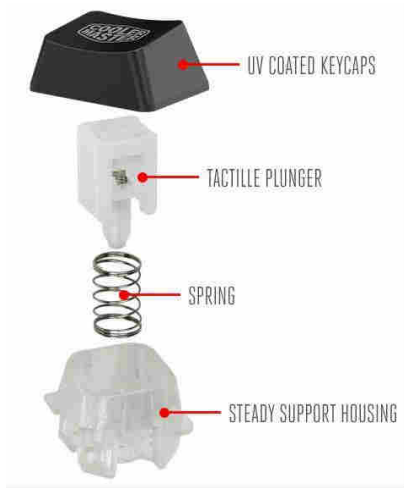

FEATURE HIGHLIGHT

CoolerMaster Exclusive Mem-mechanical switch that provides a satisfying tactile feel when pressing down and a audible click that lets you know when the press is registered.