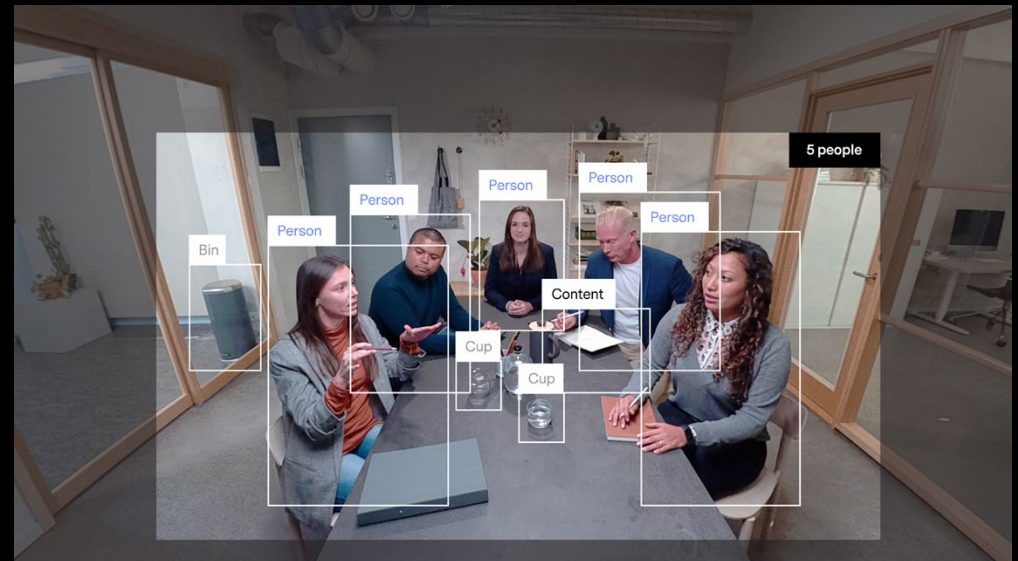

**Everyone seen.  
Everyone heard.  
Anywhere.**

IQ's 150° wide-angle lens and studio-quality embedded microphone array deliver an immersive video meeting experience, giving everyone a voice and a seat at the table.

# Smarter video, better meetings.

A neural engine allows IQ to see, understand and respond to its environment in real time. With the Genius Framing feature, it can detect the people in its field of view and respond by automatically framing them.

IQ is designed to get even smarter over time with enhancements and new Genius feature releases.

What you see

What IQ sees

# Advanced data. Better decisions.

IQ gives organizations crucial insights into how their meeting spaces are being used, with high-quality analytics data accessible via the Huddly InSights API.

With Huddly's unique single-lens, multi-stream functionality, IQ detects and counts the people in the room in real time. This analytics data can then be securely shared with management dashboards.