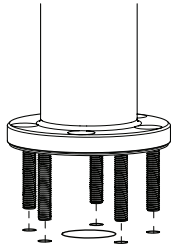

Rotate - Landscape

Rotate - Portrait

Data sheet : Bouncepad Sumo

Mount from below surface
Not suitable for surfaces thicker than 23 mm / 15/16"

Mount from above surface
Suitable for all thicknesses.

Materials

Tablet case	PC/ABS
Faceplate	Stainless Steel (Powdercoated)
Mounting arm	Steel

Configuration Options

Colour	White
Feature access	Exposed home button & Exposed front camera / Covered home button & Covered front camera
Tablet models	Galaxy Tab 3 10.1 / Galaxy Tab 4 10.1 / Galaxy Note 10.1 (2014) / Galaxy TabPRO 10.1 / ATIV Tab 3 10.1 / Surface RT / Surface Pro 1 & 2 / iPad 2,3,4 / iPad Air & Air 2
Cable	Not provided