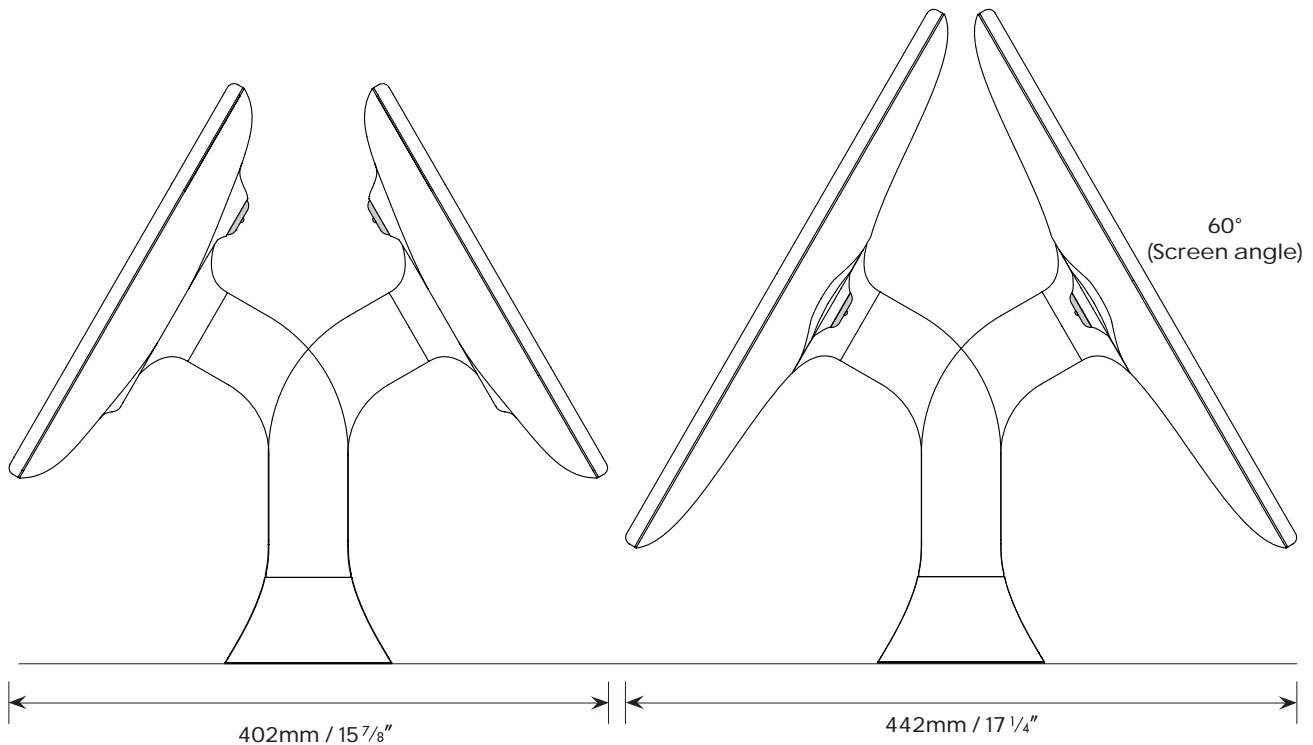

Data sheet : Bouncepad Sumo

The toughest Bouncepad in our range has been designed to stand its ground in busy restaurants, malls, children's play areas and airports – allowing you to use tablets in challenging environments without resorting to clunky, ruggedized kit.

Rotate - Landscape

Rotate - Portrait

Data sheet : Bouncepad Sumo

Mount from below surface
Not suitable for surfaces thicker than 23 mm / 15/16"

Mount from above surface
Suitable for all thicknesses.

Materials

Tablet case	PC/ABS
Faceplate	Stainless Steel (Powdercoated)
Mounting arm	Steel

Configuration Options

Colour	White
Feature access	Exposed home button & Exposed front camera / Covered home button & Covered front camera
Tablet models	Galaxy Tab 3 10.1 / Galaxy Tab 4 10.1 / Galaxy Note 10.1 (2014) / Galaxy TabPRO 10.1 / ATIV Tab 3 10.1 / Surface RT / Surface Pro 1 & 2 / iPad 2,3,4 / iPad Air & Air 2
Cable	Not provided