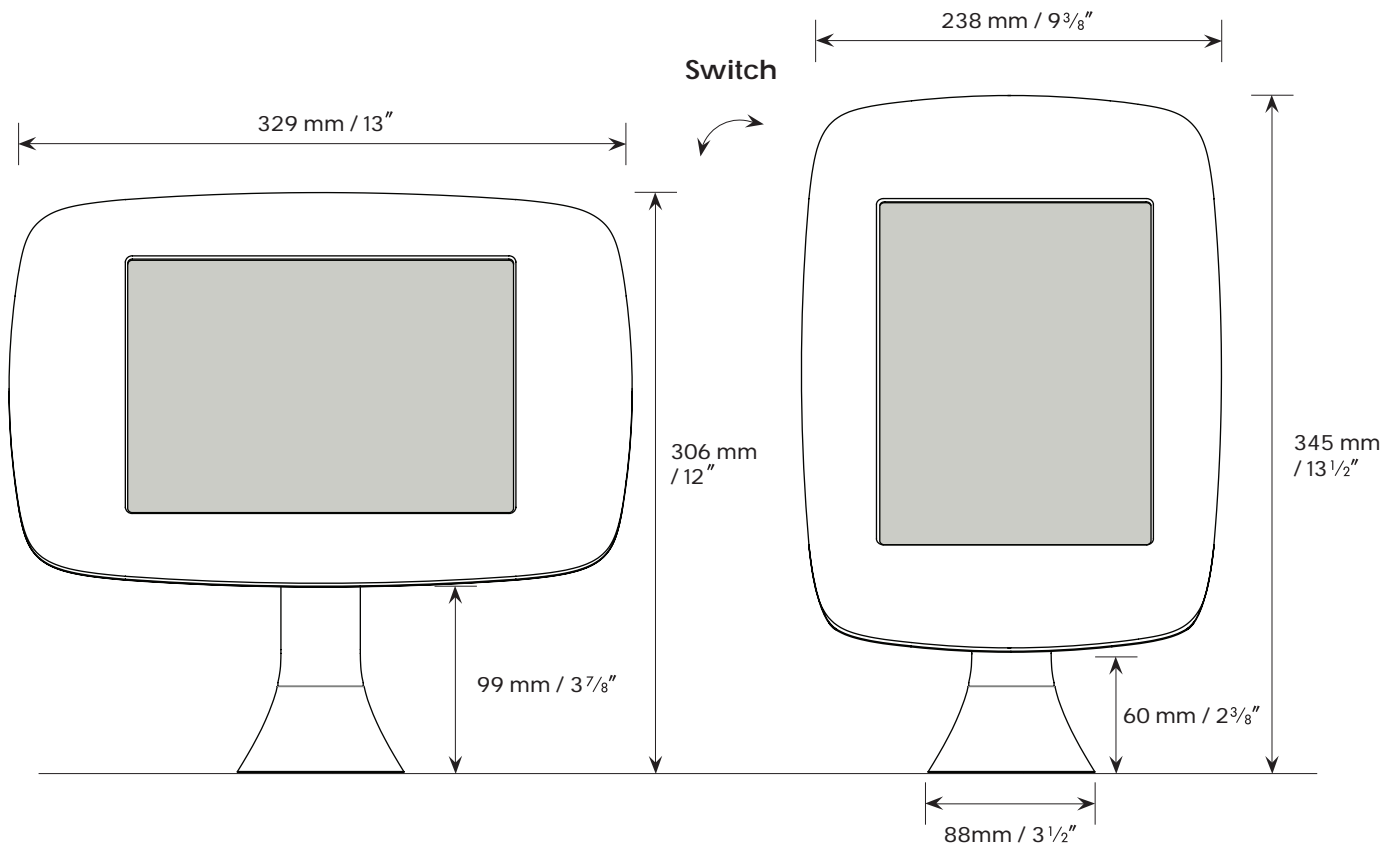

Data sheet : Bouncepad Sumo

The toughest Bouncepad in our range has been designed to stand its ground in busy restaurants, malls, children's play areas and airports – allowing you to use tablets in challenging environments without resorting to clunky, ruggedized kit.

Rotate - Landscape

Rotate - Portrait

Data sheet : Bouncepad Sumo

Mount from below surface
Not suitable for surfaces thicker than 23 mm / 15/16"

Mount from above surface
Suitable for all thicknesses.

Materials

Tablet case	PC/ABS
Faceplate	Stainless Steel (Powdercoated)
Mounting arm	Steel

Configuration Options

Colour	White
Feature access	Exposed home button & Exposed front camera / Covered home button & Covered front camera
Tablet models	Galaxy Tab 3 10.1 / Galaxy Tab 4 10.1 / Galaxy Note 10.1 (2014) / Galaxy TabPRO 10.1 / ATIV Tab 3 10.1 / Surface RT / Surface Pro 1 & 2 / iPad 2,3,4 / iPad Air & Air 2
Cable	Not provided