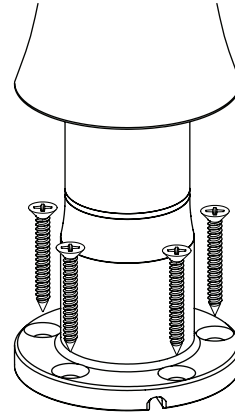

Rotate - Landscape

Rotate - Portrait

Data sheet : Bouncepad Sumo

Mount from below surface
Not suitable for surfaces thicker than 23 mm / 15/16"

Mount from above surface
Suitable for all thicknesses.

Materials

Tablet case	PC/ABS
Faceplate	Stainless Steel (Powdercoated)
Mounting arm	Steel

Configuration Options

Colour	White
Feature access	Exposed home button & Exposed front camera / Covered home button & Covered front camera
Tablet models	Galaxy Tab 3 10.1 / Galaxy Tab 4 10.1 / Galaxy Note 10.1 (2014) / Galaxy TabPRO 10.1 / ATIV Tab 3 10.1 / Surface RT / Surface Pro 1 & 2 / iPad 2,3,4 / iPad Air & Air 2
Cable	Not provided