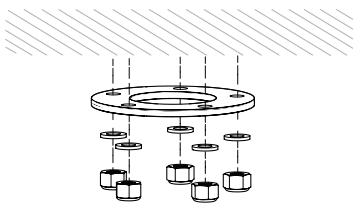

Rotate - Landscape

Rotate - Portrait

Data sheet : Bouncepad Sumo

Mount from below surface
Not suitable for surfaces thicker than 23 mm / 15/16"

Mount from above surface
Suitable for all thicknesses.

Materials

Tablet case	PC/ABS
Faceplate	Stainless Steel (Powdercoated)
Mounting arm	Steel

Configuration Options

Colour	White
Feature access	Exposed home button & Exposed front camera / Covered home button & Covered front camera
Tablet models	Galaxy Tab 3 10.1 / Galaxy Tab 4 10.1 / Galaxy Note 10.1 (2014) / Galaxy TabPRO 10.1 / ATIV Tab 3 10.1 / Surface RT / Surface Pro 1 & 2 / iPad 2,3,4 / iPad Air & Air 2
Cable	Not provided