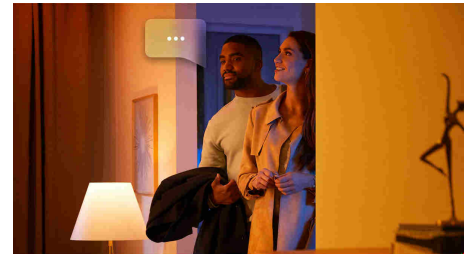

Philips Hue works with Amazon Alexa and the Google Assistant when paired with a compatible Google Nest or Amazon Echo device. Simple voice commands allow you to control multiple lights in a room, or just a single lamp.