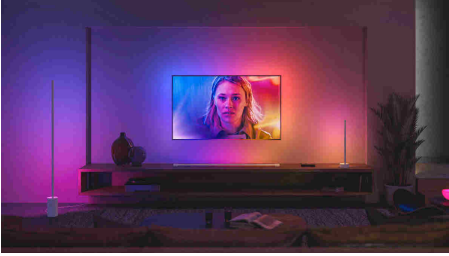

Light any moment anywhere

Take smart light with you with the Go accent light. From a splash of colour to a mood-setting centrepiece, the Go accent light lets you set the perfect ambience. Use as a stand-alone light or add it to your smart lighting system with the Hue Bridge.

Limitless possibilities

- Sync films, TV programmes, music, and games to smart lights
- On-product control
- A truly portable smart light
- Dynamic, natural lighting effects

Easy smart lighting

- Control up to 10 lights with the Bluetooth app
- Control lights with your voice*
- Create a personalised experience with colourful smart light
- Set the right mood with warm to cool white light
- Get the perfect light recipes for your daily activities
- Unlock the full suite of smart lighting features with the Bridge

Replacement parts

- Replacement parts available for this product

Highlights

Sync films, TV programmes, music, and games to smart lights

Bring your entertainment to new heights by syncing the action on the screen or the beat of your music to your smart lights.* Choose the way you'd like to sync your lights to your film, music (including with our Spotify integration!), TV programme or game and watch as the colour-capable lights in your Entertainment area react. *Hue Bridge required

On-product control

Change your light settings directly with the button on the light itself. Cycle through special light scenes, such as Sunday coffee and Enchanted forest, by pressing the button. Press twice and hold on the second press to cycle through colours.