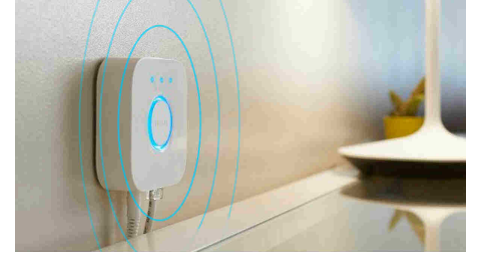

Set the right mood with warm to cool white light

These bulbs and light fixtures offer different shades of warm to cool white light. With complete dimmability from bright to low nightlights, you can tune your lights to the perfect shade and brightness of light for your daily needs.

Unlock the full suite of smart lighting features with the Bridge

The Bridge unlocks the features that make smart lighting truly smart – away-from-home control, voice control, automated lighting and much more. Add a Bridge to your setup to create immersive experiences, tap into technology that's secure and reliable, and more. The Bridge is the key to smart lighting like you've never seen before.