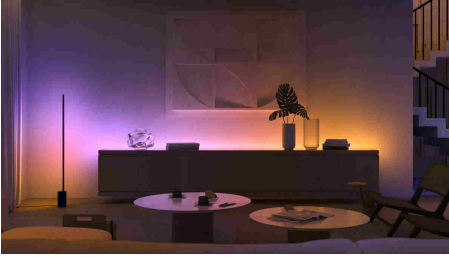

Dynamic, natural lighting effects

Amp up the ambience of special moments with living light. Use dynamic light effects, such as Cosy Candle, Sunday Coffee, Meditation, Enchanted Forest and Night Adventure to create the perfect mood in any situation.

Control up to 10 lights with the Bluetooth app

With the Hue Bluetooth app, you can control your Hue smart lights in a single room of your home. Add up to 10 smart lights and control them all with just the touch of a button on your mobile device.

Create a personalised experience with colourful smart light

Transform your home with over 16 million colours, instantly creating the right atmosphere for any event. With the touch of a button, you can set a festive mood for a party, turn your living room into a movie theatre, enhance your home decor with colour accents, and much more.