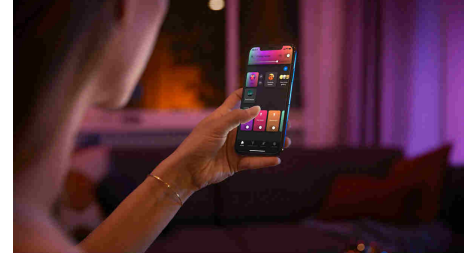

On-product control

Change your light settings directly with the button on the light itself. Cycle through special light scenes, such as Sunday coffee and Enchanted forest, by pressing the button. Press twice and hold on the second press to cycle through colours.

A truly portable smart light

The Hue Go portable accent light can truly go wherever you want, thanks to its built-in, rechargeable battery. Bring this lamp along with you when you're travelling, use it as the centrepiece of a romantic dinner, or take it outdoors to enhance the atmosphere of your summer parties. Enjoy from 2.5 hours of brilliant smart lighting up to 18 hours when using the Cosy Candle light effect.

Control up to 10 lights with the Bluetooth app

With the Hue Bluetooth app, you can control your Hue smart lights in a single room of your home. Add up to 10 smart lights and control them all with just the touch of a button on your mobile device.