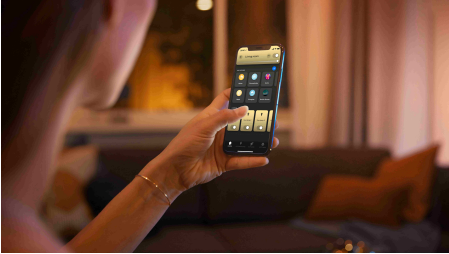

Easy smart lighting

Classic style meets modern smart light features with these smart candle bulbs. Get soft white light and instant dimming to get the right light in any standard E14 fixtures.

Easy smart lighting

- Control up to 10 lights with the Bluetooth app
- Control lights with your voice*
- Set the right mood with soft white light
- Unlock full suite of smart light features with Hue Bridge

Highlights

Control up to 10 lights with the Bluetooth app

With the Hue Bluetooth app, you can control your Hue smart lights in a single room of your home. Add up to 10 smart lights and control them all with just the touch of a button on your mobile device.

Control lights with your voice*