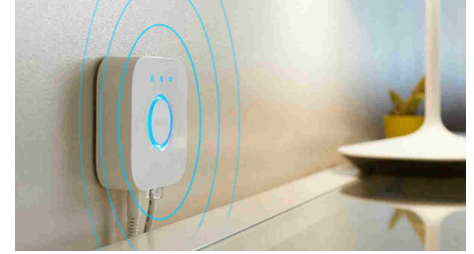

Add a Hue Bridge (sold separately) to your smart lights to experience the full suite of Philips Hue features. With a Hue Bridge, you can add up to 50 smart lights to control throughout your home. Create routines to automate your entire smart home lighting set-up. Control your lights while away from home or add accessories such as motion sensors and smart switches.

Specifications

Lamp dimensions

- Dimensions (WxHxD): 39x106

Environmental

- Operational humidity: 5% <H<95% (non-condensing)
- Operational temperature: -20°C to 45°C

Extra feature/accessory incl.

- Dimmable with the Hue app and switches: Yes

Guarantee

- 2 years: Yes

Service

- Warranty: 2 year(s)