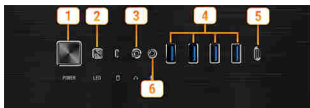

Bundled with a 1 to 8 ARGB LED HUB to help you have more attractive ways to decorate your gaming rig by the LED strips

Extractable radiator bracket design

The modular radiator bracket is for easy installation of radiator without tools

Tool-Less Tempered Glass

Two hinged swing-doors with premium-quality 4mm thick tempered glass design guarantees window durability and viewing capability

Vertical Graphics Support

Additional vertical slots and construction kit for user to show off your gaming graphics card in the vertical position.

Mystic Light

MSI Mystic light offers multiple colors and effects for you to set up your rig with your own style

CONNECTIONS

- | | |
|-----------------------|------------------------------|
| 1. Power Button | 4. Front USB 3.2 Gen1 Type A |
| 2. LED Control Button | 5. Front USB 3.2 Gen2 Type C |
| 3. Front HD Audio | 6. Front MIC |