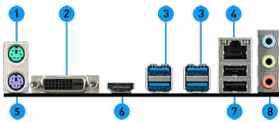

Turbo M.2

Delivering Speeds Up to 32Gb/s

SPECIFICATION

Model Name	B450M-A PRO MAX
CPU Support	Supports 1st, 2nd and 3rd Gen AMD [®] Ryzen, / Ryzen, with Radeon, Vega Graphics and 2nd Gen AMD [®] Ryzen, with Radeon, Graphics / Athlon, with Radeon, Vega Graphics and A-series / Athlon, X4 Desktop Processors for Socket AM4
CPU Socket	Socket AM4
Chipset	AMD [®] B450 Chipset
Graphics Interface	1 x PCI-E 3.0 x16 slot
Display Interface	DVI-D, HDMI - Requires Processor Graphics
Memory Support	2 DIMMs, Dual Channel DDR4 up to 3200(OC) MHz
Expansion Slots	1 x PCI-E 2.0 x1 slot
Storage	1x Turbo M.2 slot + 4 x SATA 6Gb/s
USB ports	6 x USB 3.2 Gen1 + 6 x USB 2.0
LAN	Realtek [®] 8111H Gigabit LAN
Audio	8-Channel(7.1) HD Audio with Audio Boost

CONNECTIONS

1. Mouse
2. DVI-D Port
3. USB 3.2 Gen1
4. LAN Port
5. Keyboard
6. HDMI Port
7. USB 2.0 Ports
8. HD Audio Connectors