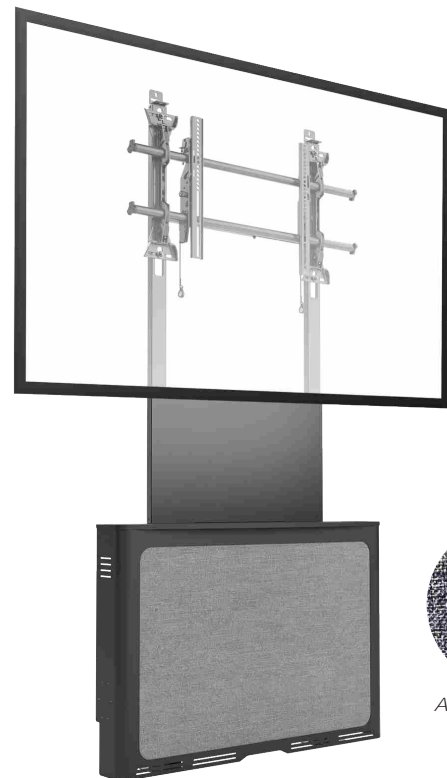

THE BEST WAY TO ROLL OUT CONFERENCE ROOMS

AVSFSS

Chief has reinvented conference room installations and brought new speed with the Tempo™ Flat Panel Floor Support System. By using the floor for display support, you no longer require installation-halting wall inspections and remediation. Multiply that time and cost savings across enterprise rollouts and we think you'll agree this is the best way to roll out conference rooms!

FEATURES

- Use with select Chief mounts (see Mount Specs chart on back)
- Easily installed on sheetrock or wood
- Uprights can move independently along wall to avoid obstructions
- Cable management within uprights and behind the covers
- Lower cover can be customized to match surrounding finishes
- Component storage panel comes standard
- Additional storage or rack storage accessories available

SPECIFICATIONS

Weight Capacity: 200 lbs (90.7 kg)

Display Center to Floor Range with:

Select Fusion® Wall Mounts: 51.6-65.6" (1310-1651 mm)

Select FIT™ Wall Mounts: 54.4-68.4" (1381-1737 mm)

Variable Upright Spacing: 16-24" (406-609 mm)

Max Equipment Size for Storage Panel: 13.4 x 10.7" (240 x 272 mm)

Minimum Depth Added to Mount and Display: 0.84" (22 mm)

Aesthetic Insert Dimensions:

24-25" H x 36-37" W x 0.156-0.75" D

(609-635 mm H x 914-939 mm W x 4-19 mm D)