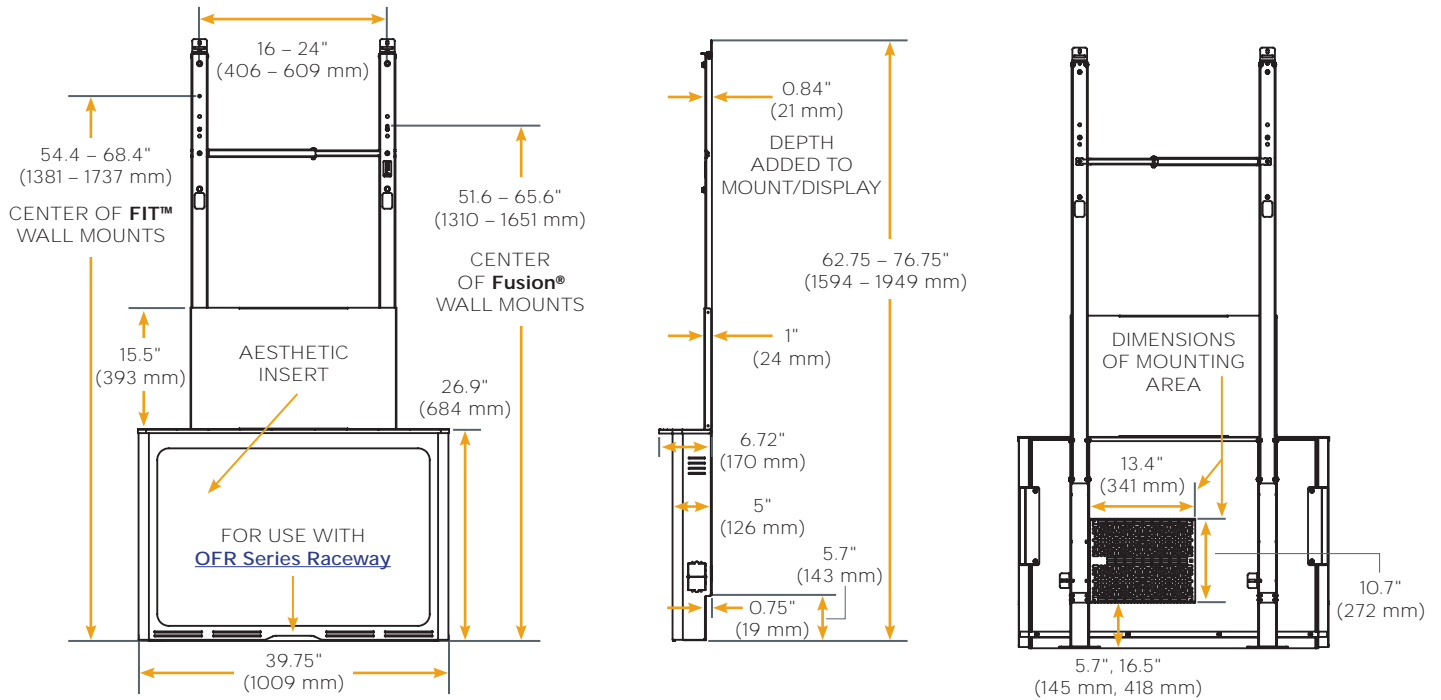

SPECIFICATIONS

Weight Capacity: 200 lbs (90.7 kg)

Display Center to Floor Range with:

Select Fusion® Wall Mounts: 51.6-65.6" (1310-1651 mm)

Select FIT™ Wall Mounts: 54.4-68.4" (1381-1737 mm)

Variable Upright Spacing: 16-24" (406-609 mm)

Max Equipment Size for Storage Panel: 13.4 x 10.7" (240 x 272 mm)

Minimum Depth Added to Mount and Display: 0.84" (22 mm)

Aesthetic Insert Dimensions:

24-25" H x 36-37" W x 0.156-0.75" D

(609-635 mm H x 914-939 mm W x 4-19 mm D)

Aesthetic Fabric Detail

**AVSFSS shown with LTM1U Mount – Sold separately*

SYSTEM & ACCESSORIES

Model	Description	Weight Capacity (per display)	Typical Display Sizes
AVSFSS	Flat Panel Floor Support System	200 lbs (90.7 kg)	46-100" (117-254 cm)
AVA1102	2 Rack-Unit Accessory	30 lbs (13.6 kg)	NA
AVA1103	Flat Panel Floor Support System Component Storage Panel	20 lbs (9.07 kg)	NA

COMPATIBLE MOUNT SPECS

Fusion® / Fit™	Mount	Min. Depth	Mounting Pattern	Tilt	Weight Capacity	Typical Screen Sizes*
Fusion®	LTM1U	2" (51 mm)	100 x 100 - 878 x 500 mm	+2°, -12°	200 lbs (90.7 kg)	42-86"
Fusion®	MTM1U	2" (51 mm)	100 x 100 - 650 x 400 mm	+2°, -12°	125 lbs (56.7 kg)	32-65"
Fusion®	LSM1U	2" (51 mm)	100 x 100 - 871 x 500 mm	0	200 lbs (90.7 kg)	42-86"
Fusion®	MSM1U	2" (51 mm)	100 x 100 - 642 x 400 mm	0	125 lbs (56.7 kg)	32-65"
Fit™	RXF2	0.8" (20 mm)	200 x 100 - 855 x 500 mm	0	175 lbs (79.4 kg)	55-100"
Fit™	RLF2	0.8" (20 mm)	100 x 100 - 670 x 400 mm	0	125 lbs (56.7 kg)	42-86"
Fit™	RME2	0.8" (20 mm)	100 x 100 - 445 x 400 mm	0	125 lbs (56.7 kg)	32-65"