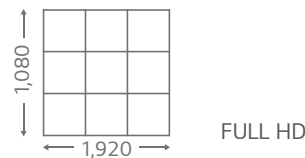

Perfect Picture Quality and Color

Enjoy Full HD content in 4K ULTRA HD quality, optimized by the 4K Upscaler. The 4K upscaler automatically upgrades Full HD content to ULTRA HD through several upscaling processes so that images look crisp and clear in any viewing situation. This LG TV can also express intense highlights, vivid colors, and deep black hues on the screen through HDR10.