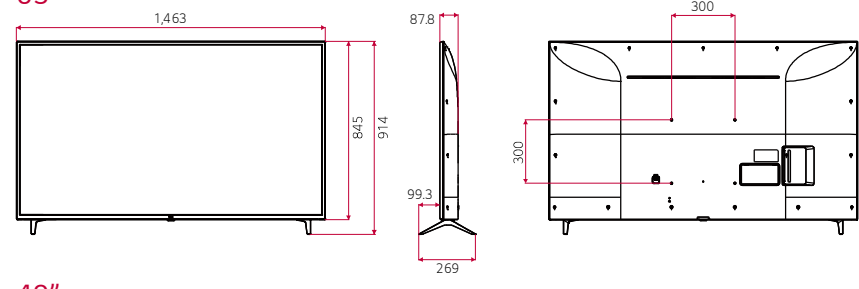

DIMENSION (unit: mm)

Commercial TV | UT640S Series

86"

75"

70"

65"

55"

49"

43"

* Dimensions & Jack Panels (Read/Side) may differ from the above image, so please contact LG sales team to verify before ordering.

* UT640S series basically have a two-pole stand, but it is able to detach the stand from the body, per service environment (can be used as a wall-mount unit).