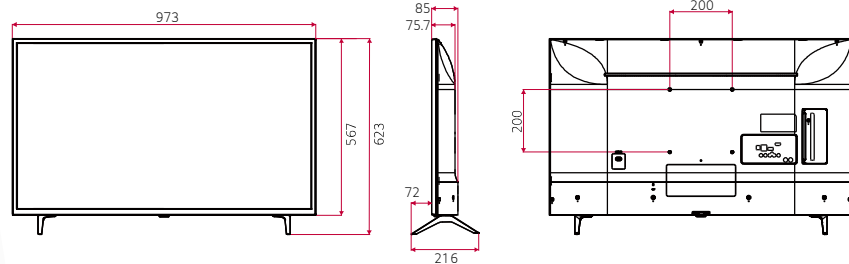

DIMENSION (unit: mm)

Commercial TV | UT640S Series

86"

75"

70"

65"

55"

49"

43"

* Dimensions & Jack Panels (Read/Side) may differ from the above image, so please contact LG sales team to verify before ordering.

* UT640S series basically have a two-pole stand, but it is able to detach the stand from the body, per service environment (can be used as a wall-mount unit).