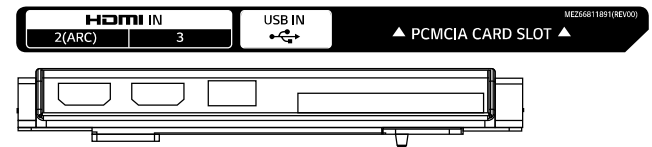

CONNECTIVITY

86" | 75"

70"

65" | 55" | 49" | 43"

* Dimensions & Jack Panels (Read/Side) may differ from the above image, so please contact LG sales team to verify before ordering.