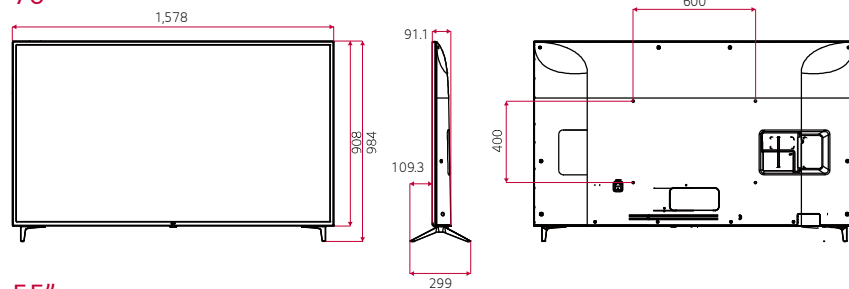

DIMENSION (unit: mm)

Commercial TV | UT640S Series

86"

75"

70"

65"

55"

49"

43"

* Dimensions & Jack Panels (Read/Side) may differ from the above image, so please contact LG sales team to verify before ordering.

* UT640S series basically have a two-pole stand, but it is able to detach the stand from the body, per service environment (can be used as a wall-mount unit).