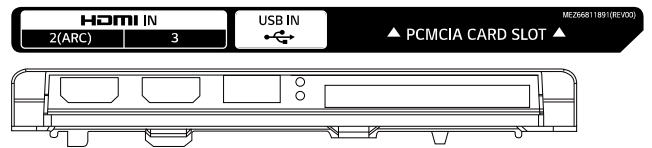

CONNECTIVITY

86" | 75"

70"

65" | 55" | 49" | 43"

* Dimensions & Jack Panels (Read/Side) may differ from the above image, so please contact LG sales team to verify before ordering.

SPECIFICATION

| UT640S series | | 86UT640S | 75UT640S | 70UT640S | 65UT640S | 55UT640S | 49UT640S | 43UT640S |
|----------------------------|--|--|----------------------------|----------------------------|----------------------------|----------------------------|----------------------------|----------------------------|
| DESIGN | Stand Type | 2 Pole(No-Stand available) | 2 Pole(No-Stand available) | 2 Pole(No-Stand available) | 2 Pole(No-Stand available) | 2 Pole(No-Stand available) | 2 Pole(No-Stand available) | 2 Pole(No-Stand available) |
| | Front Color | Dark Meteor Titan | Dark Meteor Titan | Ceramic Black | Ceramic Black | Ceramic Black | Ceramic Black | Ceramic Black |
| DISPLAY | Inch | 86 | 75 | 70 | 65 | 55 | 49 | 43 |
| | Resolution | 3840 X 2160 (UHD) | 3840 X 2160 (UHD) | 3840 X 2160 (UHD) | 3840 X 2160 (UHD) | 3840 X 2160 (UHD) | 3840 X 2160 (UHD) | 3840 X 2160 (UHD) |
| | Brightness (cd/m ²) | 315 | 315 | 315 | 360 | 360 | 360 | 270 |
| BROADCASTING SYSTEM | Digital | DVB-T2/C | DVB-T2/C | DVB-T2/C | DVB-T2/C | DVB-T2/C | DVB-T2/C | DVB-T2/C |
| VIDEO | HDR (10 Pro / HLG) | •/• | •/• | •/• | •/• | •/• | •/• | •/• |
| AUDIO | Audio Output | 10W + 10W | 10W + 10W | 10W + 10W | 10W + 10W | 10W + 10W | 10W + 10W | 10W + 10W |
| | Speaker System | 2.0 ch | 2.0 ch | 2.0 ch | 2.0 ch | 2.0 ch | 2.0 ch | 2.0 ch |
| | DOLBY ATMOS | - | - | - | - | - | - | - |
| | One Touch Sound Tuning | - | - | - | - | - | - | - |
| | LG Sound Sync | Bluetooth required | Bluetooth required | Bluetooth required | Bluetooth required | Bluetooth required | Bluetooth required | Bluetooth required |
| SUPERSIGN SW COMPATIBILITY | Content Management Software (CMS), Control and Monitoring Software (Control/Control+), Simple Editor | | | | | | | |
| SIGNAGE FEATURE | Crestron Connected® (Network Based Control), DPM (Digital Power management), Time scheduler, RTC (Real Time Clock), NTP sync timer, BEACON, Embedded CM (contents manager), Embedded GM (Group manager) | | | | | | | |
| SMART FEATURE | webOS 4.5, Smart Home (Launcher Bar), Web Browser, Pre-loaded App (YouTube only), Soft AP WIFI (bandwidth), Screen Share (Miracast), LG TV Plus App Compatibility, DIAL, Bluetooth Audio Playback, LG Sound Sync/bluetooth, Mobile Connection Overlay | | | | | | | |
| HOSPITALITY FEATURE | Hotel Mode / PDM / Installer Menu, Lock mode (Limited), Welcome Screen (Splash Image), Insert Image, One Channel Map, IP Channel Manager, External Speaker Out (Int / Ext Variable/Fixed, 3.5mm, Stereo, Single ended Type(GND,L+R+), 2W with 8Ω), RJP (remote jack pack) Compatibility (LG/Teleadapt (RS232C), Teleadapt/Guestlink (HDMI CEC)), Moving Picture Playback (SD/HD/Plus HD), Auto Off / Sleep Timer, Smart Energy Saving, Motion Eye Care | | | | | | | |
| MAINTENANCE FEATURE | USB Cloning, WOL, Diagnostics (Self Diagnostics (USB)), SI Compatible (TVLink Interactive)(TVLink Tuner), Simplink(HDMI-CEC)(1.4), IR Out (RS-232C, HDMI), Multi IR Code | | | | | | | |
| JACK INTERFACE | Set Side | HDMI In 2(2.0), USB (2.0), CI Slot | | | | | | |
| | Set Rear | HDMI In (HDCP) 2.0, CI Slot, RF In, Digital Audio Out (Optical), RS-232C(D-Sub 9pin) (Control & Service), RJ45 (Usage Purpose) (Ethernet), External Speaker Out(3.5mm phone jack) 2 (Spk-out 1, 4W (Stereo, R: 2.0W, L: 2.0W, 8Ω) Vol. Control 1), Debug (Phone Jack Type) (Ext. SPK Volume Control Share) | | | | | | |
| DIMENSION (UNIT : mm / kg) | VESA | 600 x 400 | 600 x 400 | 600 x 400 | 300 x 300 | 300 x 300 | 300 x 300 | 200 x 200 |
| | W x H x D / Weight (with stand) | 1,943 x 1,188 x 345 / 45.0 | 1,693 x 1,048 x 345 / 35.4 | 1,578 x 984 x 299 / 31.4 | 1,463 x 914 x 269 / 21.6 | 1,244 x 786 x 231 / 14.5 | 1,110 x 709 x 231 / 11.3 | 973 x 623 x 216 / 8.1 |
| | W x H(H) x D / Weight (without stand) | 1,943 x 1,118 x 93.3 / 44.2 | 1,693 x 978 x 88.8 / 34.6 | 1,578 x 913 x 91.1 / 30.7 | 1,463 x 850 x 87.8 / 21.3 | 1,244 x 726 x 87.1 / 14.3 | 1,110 x 650 x 81.1 / 11.1 | 973 x 572 x 85 / 8.0 |
| | W x H x D / Weight (Shipping) | 2,116 x 1,261 x 285 / 59.0 | 1,839 x 1,116 x 231 / 45.7 | 1,705 x 1,075 x 228 / 39.7 | 1,600 x 970 x 190 / 28.4 | 1,360 x 835 x 175 / 19.5 | 1,193 x 770 x 158 / 13.4 | 1,060 x 660 x 152 / 10.2 |
| POWER (UNIT : WATTS) | Voltage, Hz | 100 - 240 V, 50/60 Hz | 100 - 240 V, 50/60 Hz | 100 - 240 V, 50/60 Hz | 100 - 240 V, 50/60 Hz | 100 - 240 V, 50/60 Hz | 100 - 240 V, 50/60 Hz | 100 - 240 V, 50/60 Hz |
| | Power Consumption(Typ.) | 301W | 221W | (TBD) | 181.6W | 145W | 104W | 99.1W |
| | Stand-by | 0.5W | 0.5W | 0.5W | 0.5W | 0.5W | 0.5W | 0.5W |