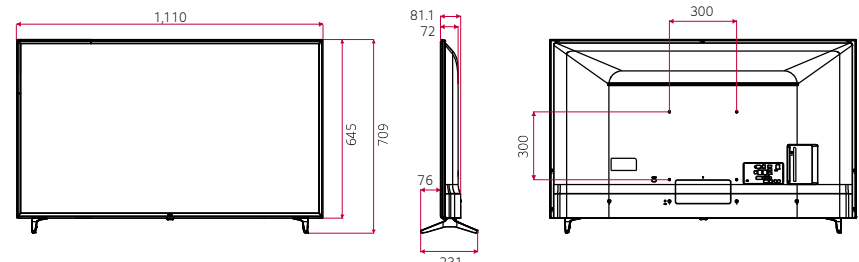

DIMENSION (unit: mm)

Commercial TV | UT640S Series

86"

75"

70"

65"

55"

49"

43"

* Dimensions & Jack Panels (Read/Side) may differ from the above image, so please contact LG sales team to verify before ordering.

* UT640S series basically have a two-pole stand, but it is able to detach the stand from the body, per service environment (can be used as a wall-mount unit).