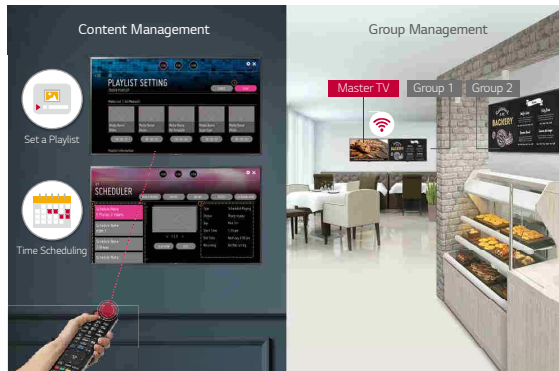

The embedded Content and Group Management System allows you to edit and play content, schedule playlists and groups, and control Signage via remote control, mouse and mobile phone without the use of separate PC or software. This makes content management much easier and more user-friendly.

* This images are provided for illustrative purposes, and the actual GUI may differ.
* All displays must be connected to the same network.

SuperSign Control

SuperSign Control is the basic control software, and it can manage up to 100 displays through a single account and server. Power, volume, and scheduling can be remotely adjusted, and firmware updates supported.

True Color, Immersive View

The UT640S series is large in size to enhance the visibility of content and captivate viewers. The LG IPS panel provides a wide range of viewing angles so that content can be clearly seen, regardless of the viewer's position. Each pixel in the IPS panel reproduces true-to-life colors without distorting images.