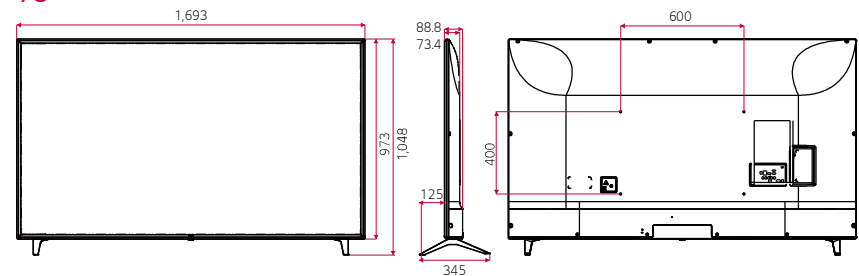

DIMENSION (unit: mm)

Commercial TV | UT640S Series

86"

75"

70"

65"

55"

49"

43"

* Dimensions & Jack Panels (Read/Side) may differ from the above image, so please contact LG sales team to verify before ordering.

* UT640S series basically have a two-pole stand, but it is able to detach the stand from the body, per service environment (can be used as a wall-mount unit).