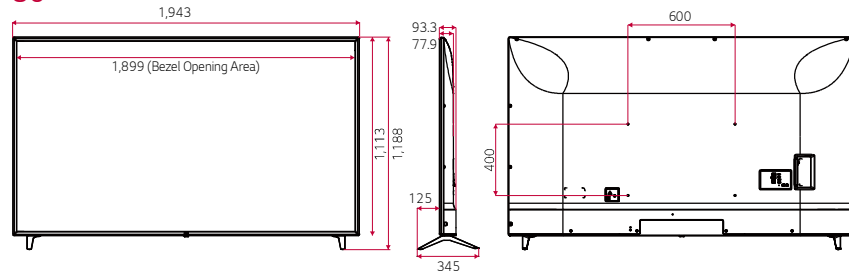

DIMENSION (unit: mm)

Commercial TV | UT640S Series

86"

75"

70"

65"

55"

49"