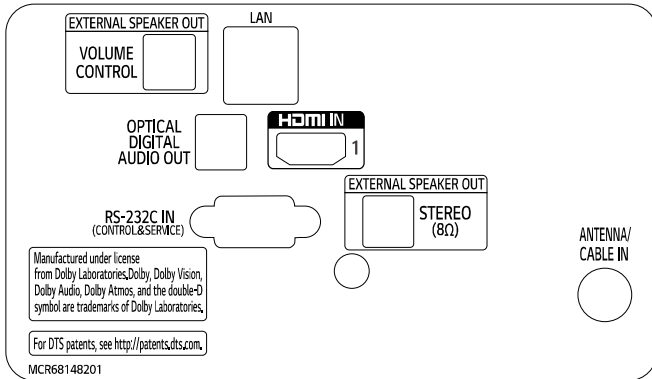

CONNECTIVITY

86" | 75"