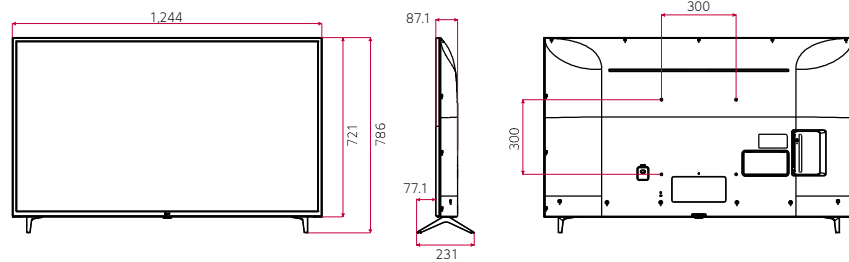

DIMENSION (unit: mm)

Commercial TV | UT640S Series

86"

75"

70"

65"

55"

49"

43"

* Dimensions & Jack Panels (Read/Side) may differ from the above image, so please contact LG sales team to verify before ordering.

* UT640S series basically have a two-pole stand, but it is able to detach the stand from the body, per service environment (can be used as a wall-mount unit).