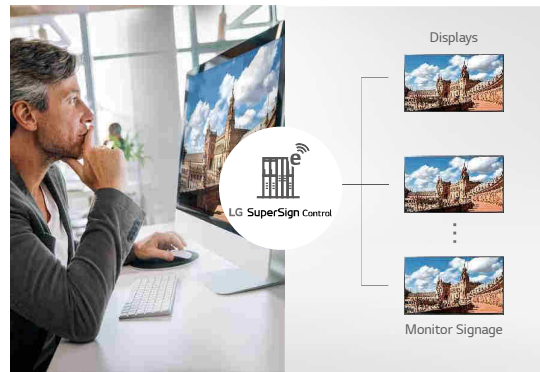

Simple Content Management

Higher Visibility

Better Usability

* Actual product appearance may differ from the image above.

* Actual product appearance may differ from the image above.

Embedded Content & Group Management

The embedded Content and Group Management System allows you to edit and play content, schedule playlists and groups, and control Signage via remote control, mouse and mobile phone without the use of separate PC or software. This makes content management much easier and more user-friendly.

* This images are provided for illustrative purposes, and the actual GUI may differ.
* All displays must be connected to the same network.

SuperSign Control

SuperSign Control is the basic control software, and it can manage up to 100 displays through a single account and server. Power, volume, and scheduling can be remotely adjusted, and firmware updates supported.

True Color, Immersive View

The UT640S series is large in size to enhance the visibility of content and captivate viewers. The LG IPS panel provides a wide range of viewing angles so that content can be clearly seen, regardless of the viewer's position. Each pixel in the IPS panel reproduces true-to-life colors without distorting images.