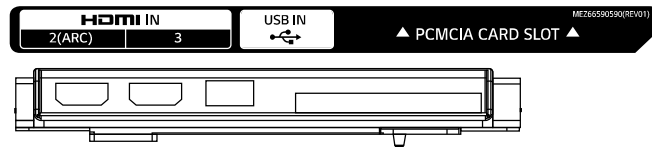

CONNECTIVITY

86" | 75"