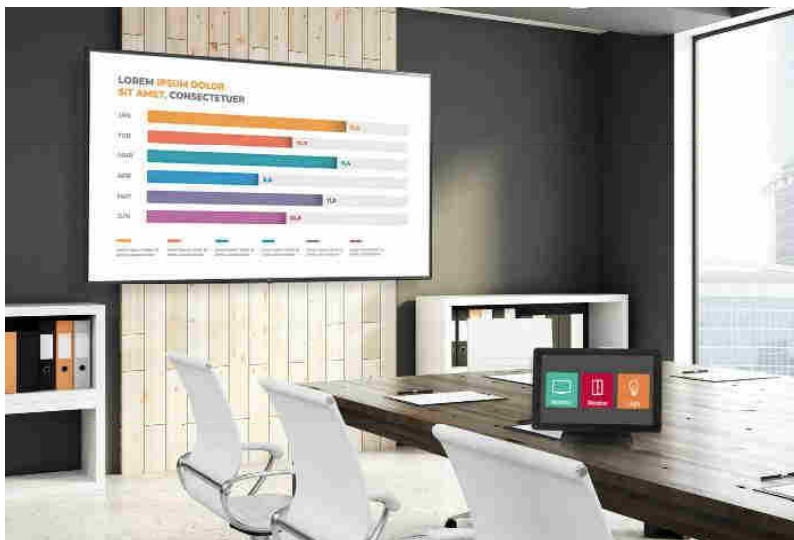

Compatibility with AV Control Systems

The UT640S series has been certified Crestron Connected®, proving that it has a higher level of compatibility with professional AV controls. This results in seamless integration and automated control*, boosting business management efficiency.

* It is a network based control system.
Available AV control systems may differ by regions.

DPM (Display Power Management)

From now on, you can configure the DPM (Display Power Management) function by setting it to On. When there is no signal, the TV enters DPM mode to manage power more efficiently.