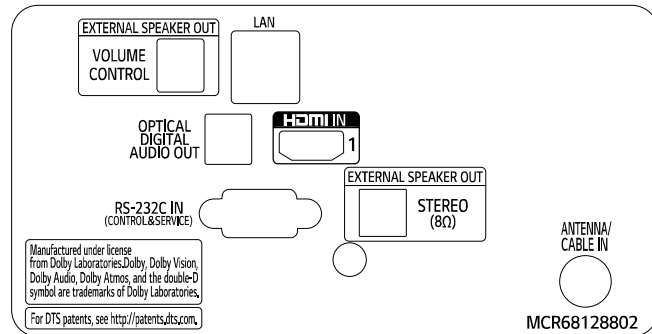

CONNECTIVITY

86" | 75"

70"

65" | 55" | 49" | 43"

* Dimensions & Jack Panels (Read/Side) may differ from the above image, so please contact LG sales team to verify before ordering.

SPECIFICATION

| UT640S series | | 86UT640S | 75UT640S | 70UT640S | 65UT640S | 55UT640S | 49UT640S | 43UT640S |
|----------------------------|--|--|----------------------------|----------------------------|----------------------------|----------------------------|----------------------------|----------------------------|
| DESIGN | Stand Type | 2 Pole(No-Stand available) | 2 Pole(No-Stand available) | 2 Pole(No-Stand available) | 2 Pole(No-Stand available) | 2 Pole(No-Stand available) | 2 Pole(No-Stand available) | 2 Pole(No-Stand available) |
| | Front Color | Dark Meteor Titan | Dark Meteor Titan | Ceramic Black | Ceramic Black | Ceramic Black | Ceramic Black | Ceramic Black |
| DISPLAY | Inch | 86 | 75 | 70 | 65 | 55 | 49 | 43 |
| | Resolution | 3840 X 2160 (UHD) | 3840 X 2160 (UHD) | 3840 X 2160 (UHD) | 3840 X 2160 (UHD) | 3840 X 2160 (UHD) | 3840 X 2160 (UHD) | 3840 X 2160 (UHD) |
| | Brightness (cd/m ²) | 315 | 315 | 315 | 360 | 360 | 360 | 270 |
| BROADCASTING SYSTEM | Digital | DVB-T2/C | DVB-T2/C | DVB-T2/C | DVB-T2/C | DVB-T2/C | DVB-T2/C | DVB-T2/C |
| VIDEO | HDR (10 Pro / HLG) | •/• | •/• | •/• | •/• | •/• | •/• | •/• |
| AUDIO | Audio Output | 10W + 10W | 10W + 10W | 10W + 10W | 10W + 10W | 10W + 10W | 10W + 10W | 10W + 10W |
| | Speaker System | 2.0 ch | 2.0 ch | 2.0 ch | 2.0 ch | 2.0 ch | 2.0 ch | 2.0 ch |
| | DOLBY ATMOS | - | - | - | - | - | - | - |
| | One Touch Sound Tuning | - | - | - | - | - | - | - |
| | LG Sound Sync | Bluetooth required | Bluetooth required | Bluetooth required | Bluetooth required | Bluetooth required | Bluetooth required | Bluetooth required |
| SUPERSIGN SW COMPATIBILITY | Content Management Software (CMS), Control and Monitoring Software (Control/Control+), Simple Editor | | | | | | | |
| SIGNAGE FEATURE | Crestron Connected® (Network Based Control), DPM (Digital Power management), Time scheduler, RTC (Real Time Clock), NTP sync timer, BEACON, Embedded CM (contents manager), Embedded GM (Group manager) | | | | | | | |
| SMART FEATURE | webOS 4.5, Smart Home (Launcher Bar), Web Browser, Pre-loaded App (YouTube only), Soft AP WIFI (bandwidth), Screen Share (Miracast), LG TV Plus App Compatibility, DIAL, Bluetooth Audio Playback, LG Sound Sync/bluetooth, Mobile Connection Overlay | | | | | | | |
| HOSPITALITY FEATURE | Hotel Mode / PDM / Installer Menu, Lock mode (Limited), Welcome Screen (Splash Image), Insert Image, One Channel Map, IP Channel Manager, External Speaker Out (Int / Ext Variable/Fixed, 3.5mm, Stereo, Single ended Type(GND,L+R+), 2W with 8Ω), RJP (remote jack pack) Compatibility (LG/Teleadapt (RS232C), Teleadapt/Guestlink (HDMI CEC)), Moving Picture Playback (SD/HD/Plus HD), Auto Off / Sleep Timer, Smart Energy Saving, Motion Eye Care | | | | | | | |
| MAINTENANCE FEATURE | USB Cloning, WOL, Diagnostics (Self Diagnostics (USB)), SI Compatible (TVLink Interactive)(TVLink Tuner), Simplink(HDMI-CEC)(1.4), IR Out (RS-232C, HDMI), Multi IR Code | | | | | | | |
| JACK INTERFACE | Set Side | HDMI In 2(2.0), USB (2.0), CI Slot | | | | | | |
| | Set Rear | HDMI In (HDCP) 2.0, CI Slot, RF In, Digital Audio Out (Optical), RS-232C(D-Sub 9pin) (Control & Service), RJ45 (Usage Purpose) (Ethernet), External Speaker Out(3.5mm phone jack) 2 (Spk-out 1, 4W (Stereo, R: 2.0W, L: 2.0W, 8Ω) Vol. Control 1), Debug (Phone Jack Type) (Ext. SPK Volume Control Share) | | | | | | |
| DIMENSION (UNIT : mm / kg) | VESA | 600 x 400 | 600 x 400 | 600 x 400 | 300 x 300 | 300 x 300 | 300 x 300 | 200 x 200 |
| | W x H x D / Weight (with stand) | 1,943 x 1,188 x 345 / 45.0 | 1,693 x 1,048 x 345 / 35.4 | 1,578 x 984 x 299 / 31.4 | 1,463 x 914 x 269 / 21.6 | 1,244 x 786 x 231 / 14.5 | 1,110 x 709 x 231 / 11.3 | 973 x 623 x 216 / 8.1 |
| | W x H(H) x D / Weight (without stand) | 1,943 x 1,118 x 93.3 / 44.2 | 1,693 x 978 x 88.8 / 34.6 | 1,578 x 913 x 91.1 / 30.7 | 1,463 x 850 x 87.8 / 21.3 | 1,244 x 726 x 87.1 / 14.3 | 1,110 x 650 x 81.1 / 11.1 | 973 x 572 x 85 / 8.0 |
| | W x H x D / Weight (Shipping) | 2,116 x 1,261 x 285 / 59.0 | 1,839 x 1,116 x 231 / 45.7 | 1,705 x 1,075 x 228 / 39.7 | 1,600 x 970 x 190 / 28.4 | 1,360 x 835 x 175 / 19.5 | 1,193 x 770 x 158 / 13.4 | 1,060 x 660 x 152 / 10.2 |
| POWER (UNIT : WATTS) | Voltage, Hz | 100 - 240 V, 50/60 Hz | 100 - 240 V, 50/60 Hz | 100 - 240 V, 50/60 Hz | 100 - 240 V, 50/60 Hz | 100 - 240 V, 50/60 Hz | 100 - 240 V, 50/60 Hz | 100 - 240 V, 50/60 Hz |
| | Power Consumption(Typ.) | 301W | 221W | (TBD) | 181.6W | 145W | 104W | 99.1W |
| | Stand-by | 0.5W | 0.5W | 0.5W | 0.5W | 0.5W | 0.5W | 0.5W |