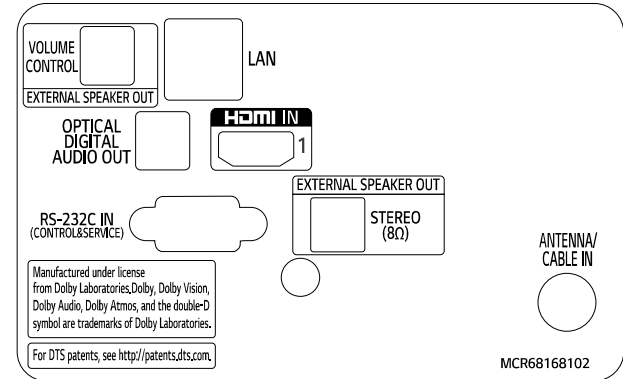

CONNECTIVITY

86" | 75"

70"

65" | 55" | 49" | 43"

* Dimensions & Jack Panels (Read/Side) may differ from the above image, so please contact LG sales team to verify before ordering.