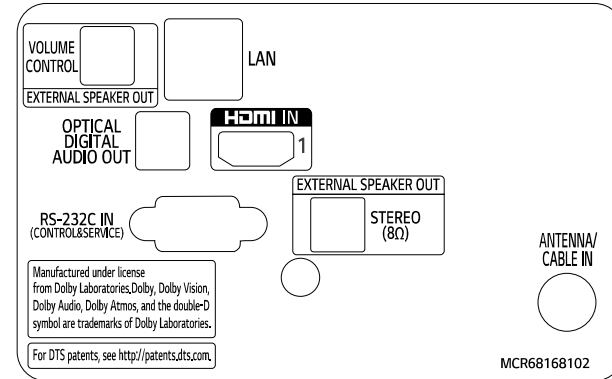

CONNECTIVITY

86" | 75"

70"

65" | 55" | 49" | 43"

* Dimensions & Jack Panels (Read/Side) may differ from the above image, so please contact LG sales team to verify before ordering.