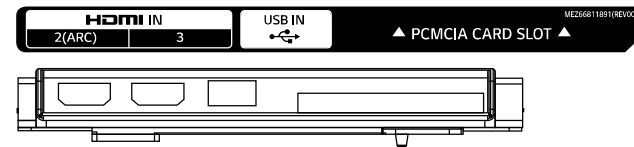

CONNECTIVITY

86" | 75"

70"

65" | 55" | 49" | 43"

* Dimensions & Jack Panels (Read/Side) may differ from the above image, so please contact LG sales team to verify before ordering.