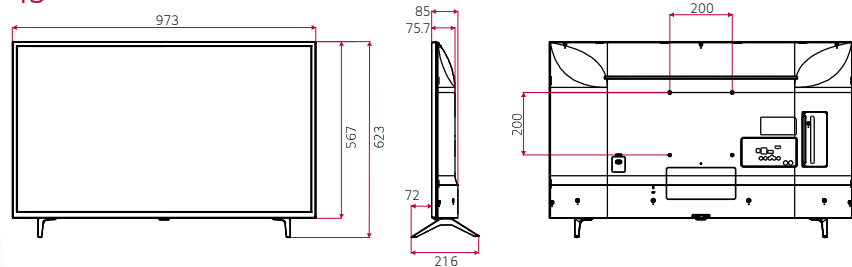

DIMENSION (unit: mm)

Commercial TV | UT640S Series

86"

75"

70"

65"

55"

49"

43"

* Dimensions & Jack Panels (Read/Side) may differ from the above image, so please contact LG sales team to verify before ordering.

* UT640S series basically have a two-pole stand, but it is able to detach the stand from the body, per service environment (can be used as a wall-mount unit).