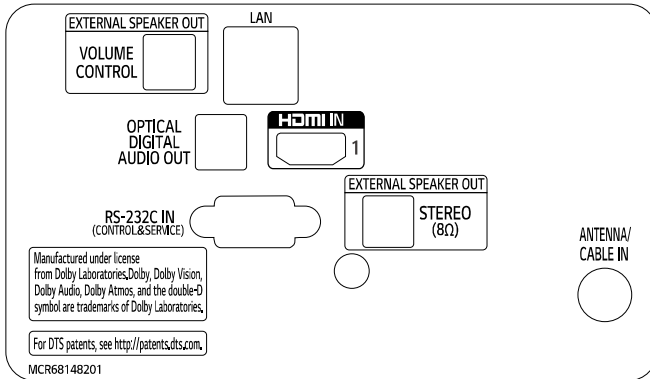

CONNECTIVITY

86" | 75"