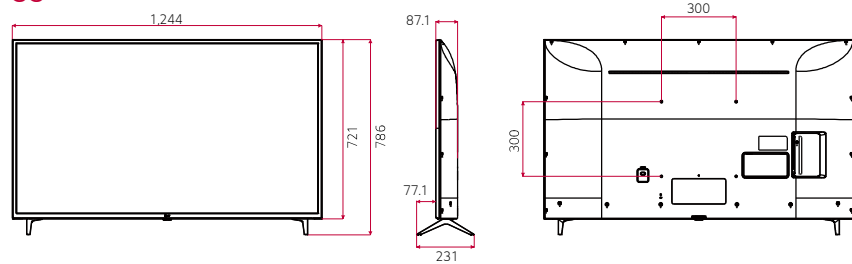

DIMENSION (unit: mm)

Commercial TV | UT640S Series

86"

75"

70"

65"

55"

49"

43"

* Dimensions & Jack Panels (Read/Side) may differ from the above image, so please contact LG sales team to verify before ordering.

* UT640S series basically have a two-pole stand, but it is able to detach the stand from the body, per service environment (can be used as a wall-mount unit).