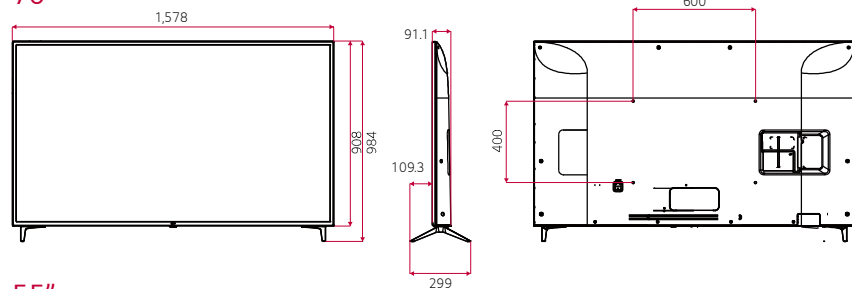

DIMENSION (unit: mm)

Commercial TV | UT640S Series

86"

75"

70"

65"

55"

49"

43"

* Dimensions & Jack Panels (Read/Side) may differ from the above image, so please contact LG sales team to verify before ordering.

* UT640S series basically have a two-pole stand, but it is able to detach the stand from the body, per service environment (can be used as a wall-mount unit).