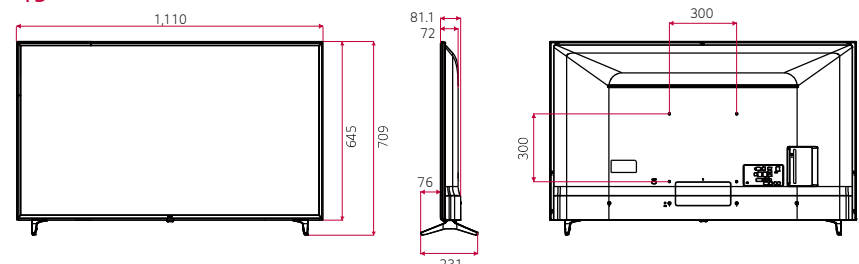

DIMENSION (unit: mm)

Commercial TV | UT640S Series

86"

75"

70"

65"

55"

49"

43"

* Dimensions & Jack Panels (Read/Side) may differ from the above image, so please contact LG sales team to verify before ordering.

* UT640S series basically have a two-pole stand, but it is able to detach the stand from the body, per service environment (can be used as a wall-mount unit).