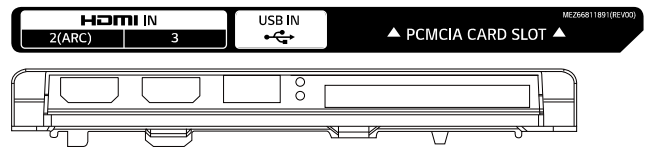

CONNECTIVITY

86" | 75"

70"

65" | 55" | 49" | 43"

* Dimensions & Jack Panels (Read/Side) may differ from the above image, so please contact LG sales team to verify before ordering.

SPECIFICATION

UT640S series		86UT640S	75UT640S	70UT640S	65UT640S	55UT640S	49UT640S	43UT640S
DESIGN	Stand Type	2 Pole(No-Stand available)	2 Pole(No-Stand available)	2 Pole(No-Stand available)	2 Pole(No-Stand available)	2 Pole(No-Stand available)	2 Pole(No-Stand available)	2 Pole(No-Stand available)
	Front Color	Dark Meteor Titan	Dark Meteor Titan	Ceramic Black	Ceramic Black	Ceramic Black	Ceramic Black	Ceramic Black
DISPLAY	Inch	86	75	70	65	55	49	43
	Resolution	3840 X 2160 (UHD)	3840 X 2160 (UHD)	3840 X 2160 (UHD)	3840 X 2160 (UHD)	3840 X 2160 (UHD)	3840 X 2160 (UHD)	3840 X 2160 (UHD)
	Brightness (cd/m ²)	315	315	315	360	360	360	270
BROADCASTING SYSTEM	Digital	DVB-T2/C	DVB-T2/C	DVB-T2/C	DVB-T2/C	DVB-T2/C	DVB-T2/C	DVB-T2/C
VIDEO	HDR (10 Pro / HLG)	•/•	•/•	•/•	•/•	•/•	•/•	•/•
AUDIO	Audio Output	10W + 10W	10W + 10W	10W + 10W	10W + 10W	10W + 10W	10W + 10W	10W + 10W
	Speaker System	2.0 ch	2.0 ch	2.0 ch	2.0 ch	2.0 ch	2.0 ch	2.0 ch
	DOLBY ATMOS	-	-	-	-	-	-	-
	One Touch Sound Tuning	-	-	-	-	-	-	-
	LG Sound Sync	Bluetooth required	Bluetooth required	Bluetooth required	Bluetooth required	Bluetooth required	Bluetooth required	Bluetooth required
SUPERSIGN SW COMPATIBILITY	Content Management Software (CMS), Control and Monitoring Software (Control/Control+), Simple Editor							
SIGNAGE FEATURE	Crestron Connected® (Network Based Control), DPM (Digital Power management), Time scheduler, RTC (Real Time Clock), NTP sync timer, BEACON, Embedded CM (contents manager), Embedded GM (Group manager)							
SMART FEATURE	webOS 4.5, Smart Home (Launcher Bar), Web Browser, Pre-loaded App (YouTube only), Soft AP WIFI (bandwidth), Screen Share (Miracast), LG TV Plus App Compatibility, DIAL, Bluetooth Audio Playback, LG Sound Sync/bluetooth, Mobile Connection Overlay							
HOSPITALITY FEATURE	Hotel Mode / PDM / Installer Menu, Lock mode (Limited), Welcome Screen (Splash Image), Insert Image, One Channel Map, IP Channel Manager, External Speaker Out (Int / Ext Variable/Fixed, 3.5mm, Stereo, Single ended Type(GND,L+R+), 2W with 8Ω), RJP (remote jack pack) Compatibility (LG/Teleadapt (RS232C), Teleadapt/Guestlink (HDMI CEC)), Moving Picture Playback (SD/HD/Plus HD), Auto Off / Sleep Timer, Smart Energy Saving, Motion Eye Care							
MAINTENANCE FEATURE	USB Cloning, WOL, Diagnostics (Self Diagnostics (USB)), SI Compatible (TVLink Interactive)(TVLink Tuner), Simplink(HDMI-CEC)(1.4), IR Out (RS-232C, HDMI), Multi IR Code							
JACK INTERFACE	Set Side	HDMI In 2(2.0), USB (2.0), CI Slot						
	Set Rear	HDMI In (HDCP) 2.0, CI Slot, RF In, Digital Audio Out (Optical), RS-232C(D-Sub 9pin) (Control & Service), RJ45 (Usage Purpose) (Ethernet), External Speaker Out(3.5mm phone jack) 2 (Spk-out 1, 4W (Stereo, R: 2.0W, L: 2.0W, 8Ω) Vol. Control 1), Debug (Phone Jack Type) (Ext. SPK Volume Control Share)						
DIMENSION (UNIT : mm / kg)	VESA	600 x 400	600 x 400	600 x 400	300 x 300	300 x 300	300 x 300	200 x 200
	W x H x D / Weight (with stand)	1,943 x 1,188 x 345 / 45.0	1,693 x 1,048 x 345 / 35.4	1,578 x 984 x 299 / 31.4	1,463 x 914 x 269 / 21.6	1,244 x 786 x 231 / 14.5	1,110 x 709 x 231 / 11.3	973 x 623 x 216 / 8.1
	W x H(H) x D / Weight (without stand)	1,943 x 1,118 x 93.3 / 44.2	1,693 x 978 x 88.8 / 34.6	1,578 x 913 x 91.1 / 30.7	1,463 x 850 x 87.8 / 21.3	1,244 x 726 x 87.1 / 14.3	1,110 x 650 x 81.1 / 11.1	973 x 572 x 85 / 8.0
	W x H x D / Weight (Shipping)	2,116 x 1,261 x 285 / 59.0	1,839 x 1,116 x 231 / 45.7	1,705 x 1,075 x 228 / 39.7	1,600 x 970 x 190 / 28.4	1,360 x 835 x 175 / 19.5	1,193 x 770 x 158 / 13.4	1,060 x 660 x 152 / 10.2
POWER (UNIT : WATTS)	Voltage, Hz	100 - 240 V, 50/60 Hz	100 - 240 V, 50/60 Hz	100 - 240 V, 50/60 Hz	100 - 240 V, 50/60 Hz	100 - 240 V, 50/60 Hz	100 - 240 V, 50/60 Hz	100 - 240 V, 50/60 Hz
	Power Consumption(Typ.)	301W	221W	(TBD)	181.6W	145W	104W	99.1W
	Stand-by	0.5W	0.5W	0.5W	0.5W	0.5W	0.5W	0.5W