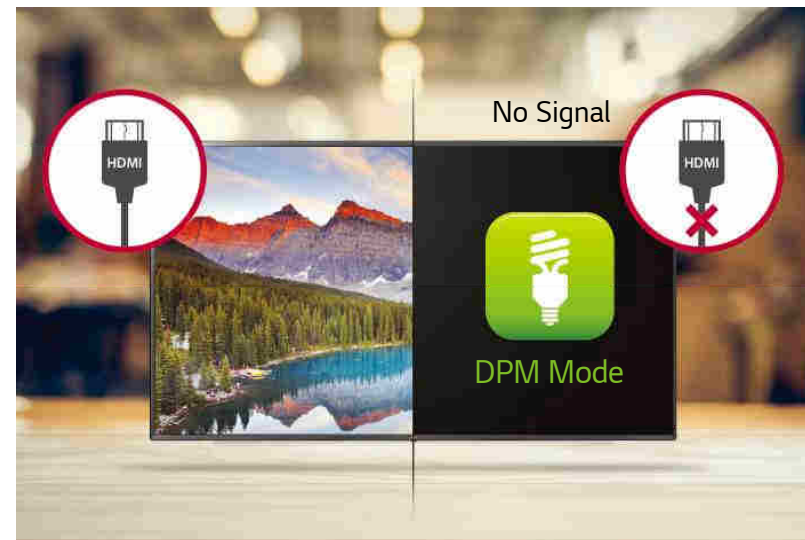

Perfect Picture Quality and Color

Enjoy Full HD content in 4K ULTRA HD quality, optimized by the 4K Upscaler. The 4K upscaler automatically upgrades Full HD content to ULTRA HD through several upscaling processes so that images look crisp and clear in any viewing situation. This LG TV can also express intense highlights, vivid colors, and deep black hues on the screen through HDR10.

Compatibility with AV Control Systems

The UT640S series has been certified Crestron Connected®, proving that it has a higher level of compatibility with professional AV controls. This results in seamless integration and automated control*, boosting business management efficiency.

* It is a network based control system.
Available AV control systems may differ by regions.

DPM (Display Power Management)

From now on, you can configure the DPM (Display Power Management) function by setting it to On. When there is no signal, the TV enters DPM mode to manage power more efficiently.