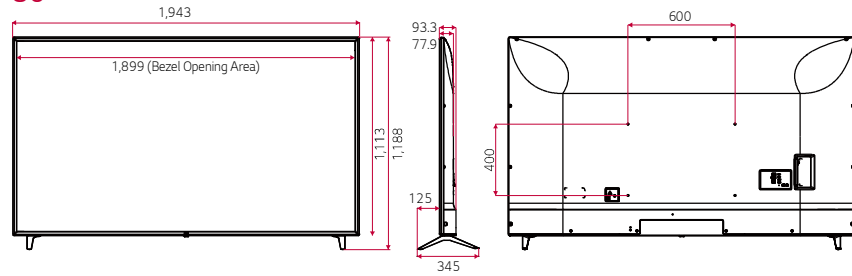

DIMENSION (unit: mm)

Commercial TV | UT640S Series

86"

75"

70"

65"

55"

49"

43"

* Dimensions & Jack Panels (Read/Side) may differ from the above image, so please contact LG sales team to verify before ordering.

* UT640S series basically have a two-pole stand, but it is able to detach the stand from the body, per service environment (can be used as a wall-mount unit).