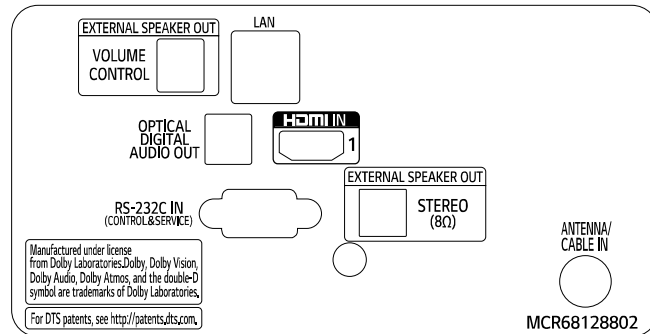

CONNECTIVITY

86" | 75"

70"

65" | 55" | 49" | 43"

* Dimensions & Jack Panels (Read/Side) may differ from the above image, so please contact LG sales team to verify before ordering.

SPECIFICATION

UT640S series		86UT640S	75UT640S	70UT640S	65UT640S	55UT640S	49UT640S	43UT640S
DESIGN	Stand Type	2 Pole(No-Stand available)	2 Pole(No-Stand available)	2 Pole(No-Stand available)	2 Pole(No-Stand available)	2 Pole(No-Stand available)	2 Pole(No-Stand available)	2 Pole(No-Stand available)
	Front Color	Dark Meteor Titan	Dark Meteor Titan	Ceramic Black	Ceramic Black	Ceramic Black	Ceramic Black	Ceramic Black
DISPLAY	Inch	86	75	70	65	55	49	43
	Resolution	3840 X 2160 (UHD)	3840 X 2160 (UHD)	3840 X 2160 (UHD)	3840 X 2160 (UHD)	3840 X 2160 (UHD)	3840 X 2160 (UHD)	3840 X 2160 (UHD)
	Brightness (cd/m ²)	315	315	315	360	360	360	270
BROADCASTING SYSTEM	Digital	DVB-T2/C	DVB-T2/C	DVB-T2/C	DVB-T2/C	DVB-T2/C	DVB-T2/C	DVB-T2/C
VIDEO	HDR (10 Pro / HLG)	•/•	•/•	•/•	•/•	•/•	•/•	•/•
AUDIO	Audio Output	10W + 10W	10W + 10W	10W + 10W	10W + 10W	10W + 10W	10W + 10W	10W + 10W
	Speaker System	2.0 ch	2.0 ch	2.0 ch	2.0 ch	2.0 ch	2.0 ch	2.0 ch
	DOLBY ATMOS	-	-	-	-	-	-	-
	One Touch Sound Tuning	-	-	-	-	-	-	-
	LG Sound Sync	Bluetooth required	Bluetooth required	Bluetooth required	Bluetooth required	Bluetooth required	Bluetooth required	Bluetooth required
SUPERSIGN SW COMPATIBILITY	Content Management Software (CMS), Control and Monitoring Software (Control/Control+), Simple Editor							
SIGNAGE FEATURE	Crestron Connected® (Network Based Control), DPM (Digital Power management), Time scheduler, RTC (Real Time Clock), NTP sync timer, BEACON, Embedded CM (contents manager), Embedded GM (Group manager)							
SMART FEATURE	webOS 4.5, Smart Home (Launcher Bar), Web Browser, Pre-loaded App (YouTube only), Soft AP WIFI (bandwidth), Screen Share (Miracast), LG TV Plus App Compatibility, DIAL, Bluetooth Audio Playback, LG Sound Sync/bluetooth, Mobile Connection Overlay							
HOSPITALITY FEATURE	Hotel Mode / PDM / Installer Menu, Lock mode (Limited), Welcome Screen (Splash Image), Insert Image, One Channel Map, IP Channel Manager, External Speaker Out (Int / Ext Variable/Fixed, 3.5mm, Stereo, Single ended Type(GND,L+R+), 2W with 8Ω), RJP (remote jack pack) Compatibility (LG/Teleadapt (RS232C), Teleadapt/Guestlink (HDMI CEC)), Moving Picture Playback (SD/HD/Plus HD), Auto Off / Sleep Timer, Smart Energy Saving, Motion Eye Care							
MAINTENANCE FEATURE	USB Cloning, WOL, Diagnostics (Self Diagnostics (USB)), SI Compatible (TVLink Interactive)(TVLink Tuner), Simplink(HDMI-CEC)(1.4), IR Out (RS-232C, HDMI), Multi IR Code							
JACK INTERFACE	Set Side	HDMI In 2(2.0), USB (2.0), CI Slot						
	Set Rear	HDMI In (HDCP) 2.0, CI Slot, RF In, Digital Audio Out (Optical), RS-232C(D-Sub 9pin) (Control & Service), RJ45 (Usage Purpose) (Ethernet), External Speaker Out(3.5mm phone jack) 2 (Spk-out 1, 4W (Stereo, R: 2.0W, L: 2.0W, 8Ω) Vol. Control 1), Debug (Phone Jack Type) (Ext. SPK Volume Control Share)						
DIMENSION (UNIT : mm / kg)	VESA	600 x 400	600 x 400	600 x 400	300 x 300	300 x 300	300 x 300	200 x 200
	W x H x D / Weight (with stand)	1,943 x 1,188 x 345 / 45.0	1,693 x 1,048 x 345 / 35.4	1,578 x 984 x 299 / 31.4	1,463 x 914 x 269 / 21.6	1,244 x 786 x 231 / 14.5	1,110 x 709 x 231 / 11.3	973 x 623 x 216 / 8.1
	W x H(H) x D / Weight (without stand)	1,943 x 1,118 x 93.3 / 44.2	1,693 x 978 x 88.8 / 34.6	1,578 x 913 x 91.1 / 30.7	1,463 x 850 x 87.8 / 21.3	1,244 x 726 x 87.1 / 14.3	1,110 x 650 x 81.1 / 11.1	973 x 572 x 85 / 8.0
	W x H x D / Weight (Shipping)	2,116 x 1,261 x 285 / 59.0	1,839 x 1,116 x 231 / 45.7	1,705 x 1,075 x 228 / 39.7	1,600 x 970 x 190 / 28.4	1,360 x 835 x 175 / 19.5	1,193 x 770 x 158 / 13.4	1,060 x 660 x 152 / 10.2
POWER (UNIT : WATTS)	Voltage, Hz	100 - 240 V, 50/60 Hz	100 - 240 V, 50/60 Hz	100 - 240 V, 50/60 Hz	100 - 240 V, 50/60 Hz	100 - 240 V, 50/60 Hz	100 - 240 V, 50/60 Hz	100 - 240 V, 50/60 Hz
	Power Consumption(Typ.)	301W	221W	(TBD)	181.6W	145W	104W	99.1W
	Stand-by	0.5W	0.5W	0.5W	0.5W	0.5W	0.5W	0.5W