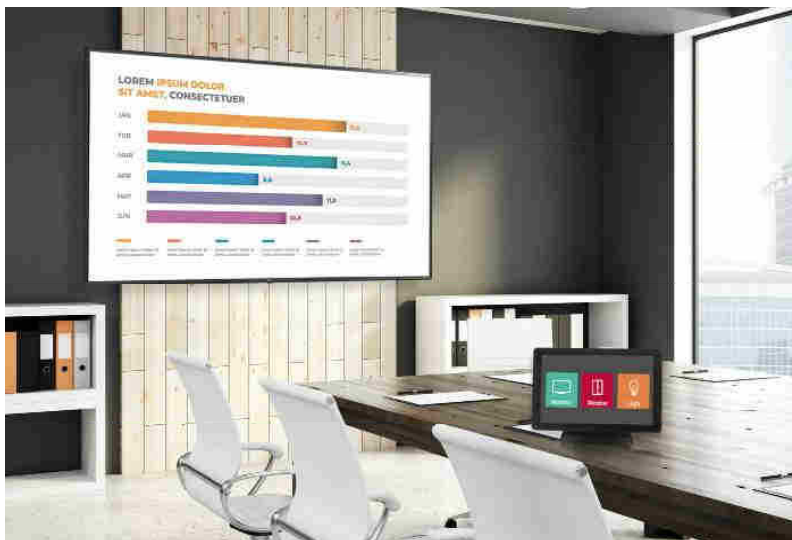

Compatibility with AV Control Systems

The UT640S series has been certified Crestron Connected®, proving that it has a higher level of compatibility with professional AV controls. This results in seamless integration and automated control*, boosting business management efficiency.

* It is a network based control system.
Available AV control systems may differ by regions.

DPM (Display Power Management)

From now on, you can configure the DPM (Display Power Management) function by setting it to On. When there is no signal, the TV enters DPM mode to manage power more efficiently.