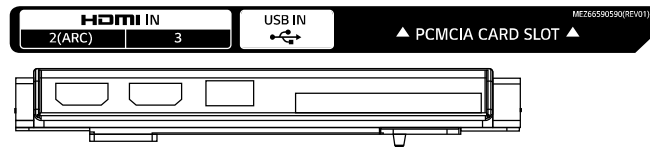

CONNECTIVITY

86" | 75"