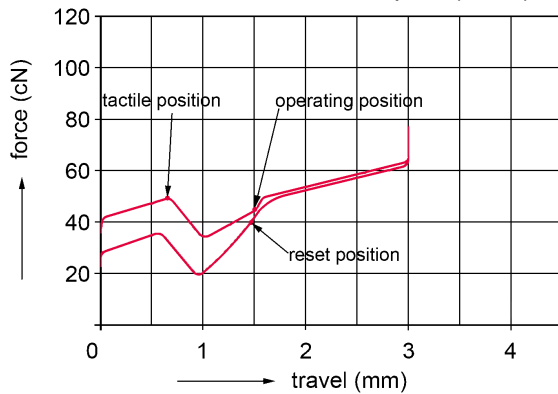

- Operation characteristics: ML Pressure point(50cN)

- Inscription technology: Laser
- Inscription layout: Standard
- Number of Keys: Product dependant, see table "Models"

Packaging Unit:

- Number of products in the master package: 21
- Number of master packages per pallet: 12

Warranty:

2 years

Errors, technical changes and delivery possibilities excepted.
Technical information refers only to the specifications of the products. Features may differ from the information provided.