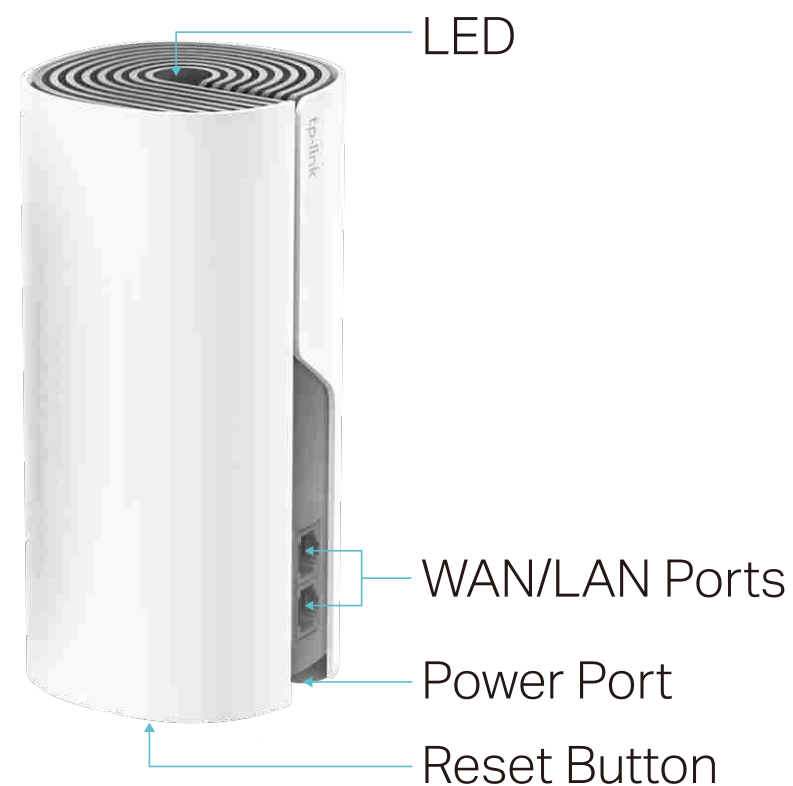

- Router Mode – Create an instant private wireless network
- Access Point Mode – Create Wi-Fi access for any existing wired network

Work with All Deco Models

Form a Mesh network with your desired Deco models

All Deco models can work together. Just expand Mesh Wi-Fi coverage anytime by adding more Decos

Specifications

Hardware

- Ports: 2× 10/100Mbps WAN/LAN ports, 1 power port
- Buttons: 1 Reset button on the underside
- Antenna Type: 2 internal dual-band antennas per Deco unit
- Dimensions: 7.5 × 3.6 × 3.6 in. (190.5 × 90.7 × 90.7 mm)
- Power Consumption (with power adapter): 7.7 W max
- Power Adapter Input: 100-240V~50-60Hz 0.3A
- Power Adapter Output: 9 V = 0.85A