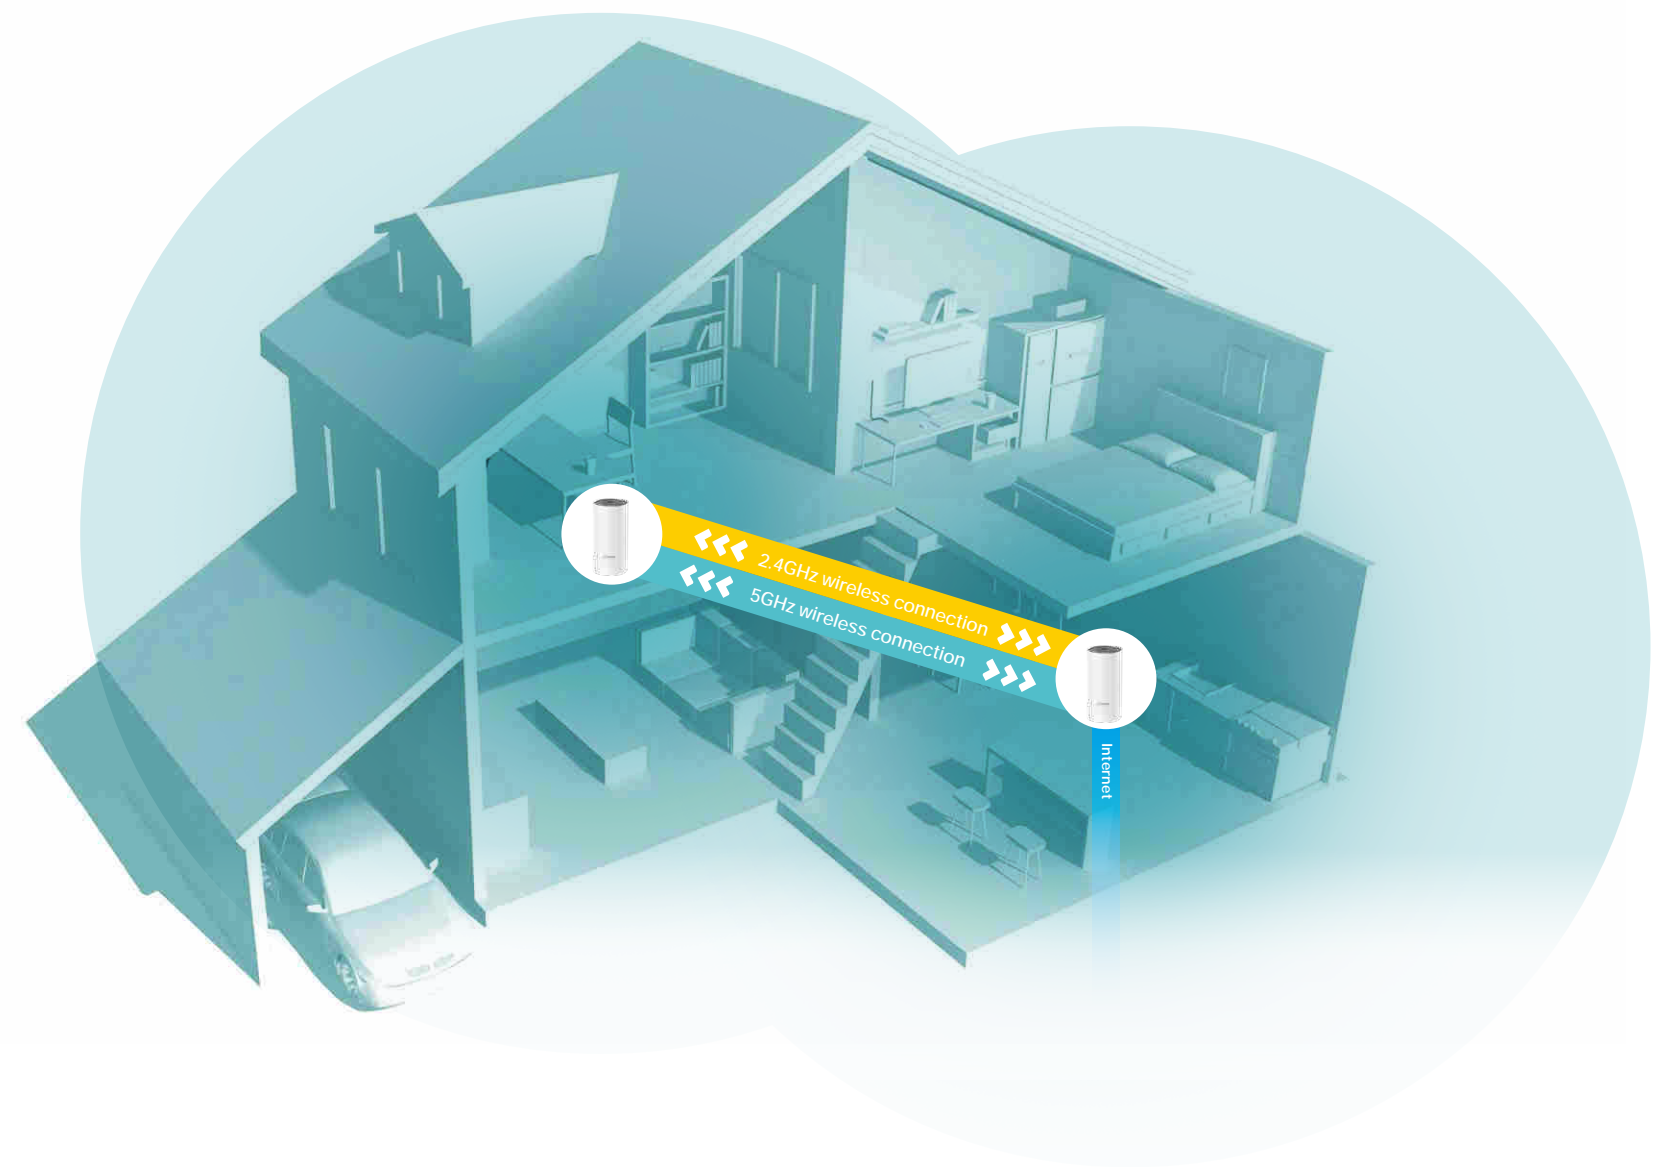

Fast Mesh Wi-Fi for Your Whole Home

Deco is the simplest way to guarantee a strong Wi-Fi signal in every corner of your home. Enjoy fast and stable connections for an army of devices in homes up to 2,800 ft² / 260 m². Setup is made easier with the Deco app there to walk you through every step.†

Wi-Fi Dead-Zone Killer

Eliminate weak signal areas with whole home Wi-Fi. No more searching around for a stable connection.

No More Buffering

AC1200 dual band Wi-Fi ensures a smooth gaming and 4K streaming experience with 11ac Wave 2 MU-MIMO technology and provides lag-free connections for up to 100 devices.†

Seamless Roaming with One Wi-Fi Name

Deco units work together to form one unified Wi-Fi network with a single SSID. Walk through your home and stay connected with the fastest possible speeds made possible with Deco's seamless coverage and Plug & Play Mesh Technology.†

Parental Controls

Limit online time and block inappropriate websites according to unique profiles created for each family member.

Features

Assisted Setup

Easily set up Decos and find the ideal spot to place each unit