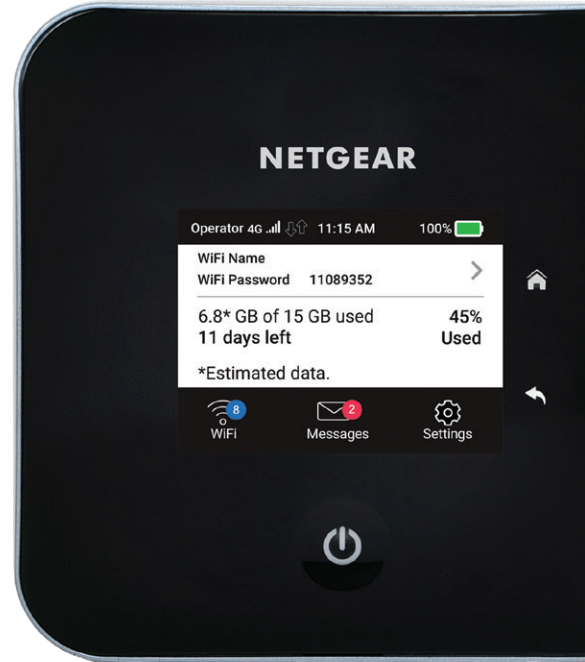

## Introducing the Next Generation Gigabit LTE Mobile Router

Advance the way you WiFi on-the-go. The Nighthawk M2 Mobile Router by NETGEAR is the next generation LTE Mobile Router to achieve maximum download speeds, bringing your mobile broadband experience to unparalleled new heights. With super-fast download speeds, and support for CAT 20 LTE Advanced 5-band Carrier Aggregation, this premium Mobile Router provides

the best internet connection experience possible whether it is used on-the-go, at home, or during your travels. As an ultimate router fit for travels, the Nighthawk M2 Mobile Router can provide a secure LTE connection to share with up to 20 WiFi devices, and stream and play multimedia to keep your friends and family entertained. With a simple and intuitive app-driven

As your ultimate travel router,  
the Nighthawk M2 is a premium  
mobile WiFi router, plus MORE

SUPER-FAST  
WIRELESS INTERNET

MEDIA STREAMING

PARENTAL CONTROL

LONG-LASTING BATTERY

TOUCH SCREEN  
WITH DATA USAGE METER