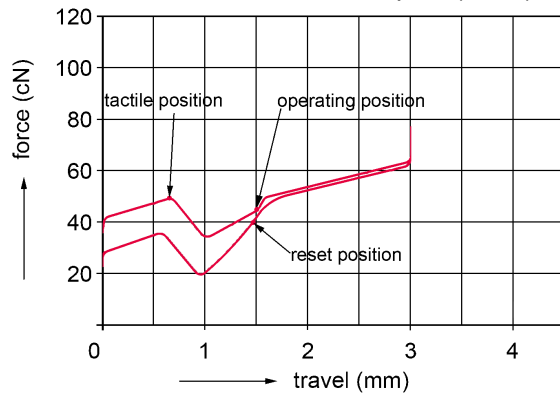

- Operation characteristics: ML Pressure point(50cN)

- Inscription technology: Laser
- Inscription layout: Standard
- Number of Keys: Product dependant, see table "Models"

Packaging Unit:

- Number of products in the master package: 21
- Number of master packages per pallet: 12

Warranty:

2 years

Errors, technical changes and delivery possibilities excepted.
Technical information refers only to the specifications of the products. Features may differ from the information provided.