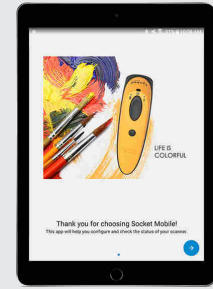

- (1) SocketScan S740, 2D/1D Barcode Imager
- (1) Charging Cable
- (1) Wrist Strap
- (1) Get Started Insert