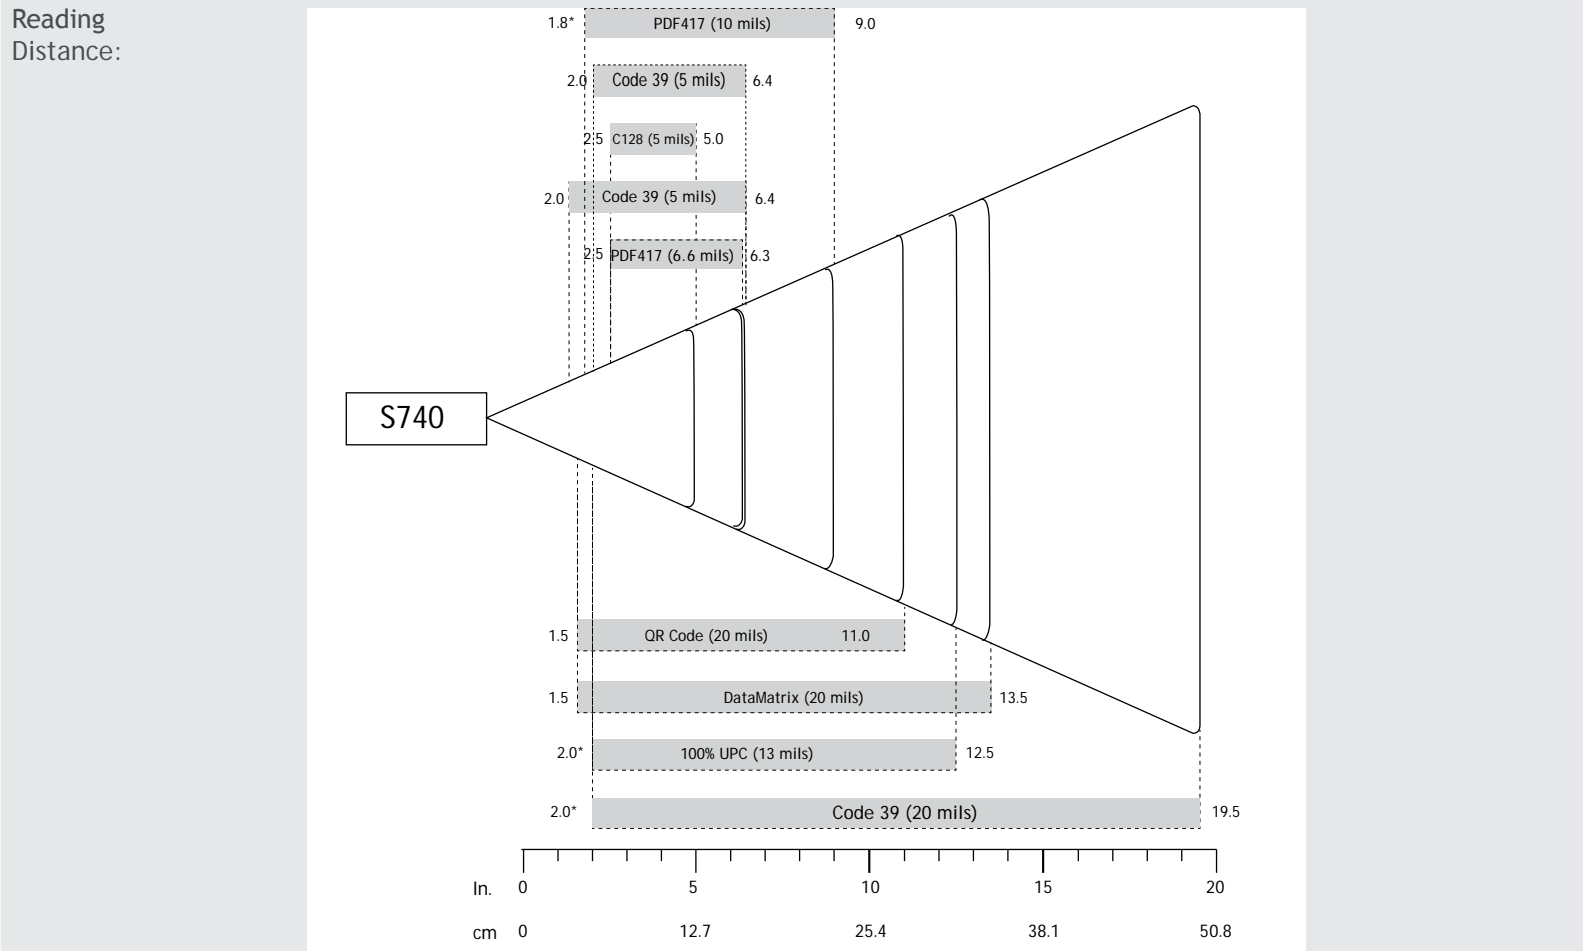

Holster  
AC4131-1829

Safe and accessible placement

Lanyard - Black  
AC4100-1692

Great for hanging around your neck

Nice one-handed option

Default Barcode Symbologies:	<b>1D Symbologies:</b> Australia Post, Codabar, Code 39, Code 93, Code 128, EAN-13/JAN, EAN-8/JAN, GS1 Databar, GS1 Databar Expanded Stacked, GS1 Databar Limited, GS1-128, Interleaved 2 of 5, ISBT 128, UPC A, UPC EO <b>2D Symbologies:</b> Aztec, Data Matrix, Maxicode, Micro PDF417, PDF417
Supported Barcode Symbologies:	<b>1D Symbologies:</b> Australia Post, Bookland EAN, Chinese 2 of 5, Codabar, Code 11, Code 39, Code 93, Code 128, Composite CC-A/B, Composite CC-C, Composite TLC, Discrete 2 of 5, EAN-13/JAN, EAN-8/JAN, GS1 Databar, GS1 Databar Expanded Stacked, GS1 Databar Limited, GS1-128, Interleaved 2 of 5, ISBT 128, ISSN EAN, Matrix 2 of 5, MSI, UPC/EAN/JAN, UPC A, UPC EO <b>2D Symbologies:</b> Aztec, Data Matrix, Maxicode, Micro PDF417, MicroQR, PDF417, QR Code
Scan Angle:	42° (Horizontal) - 28° (Vertical)
Sensor Resolution:	640 horizontal x 400 vertical pixels
Print Contrast:	Down to 25%

4.6 to 49.5 cm (1.5 to 19.5 in.) Depends on barcode size, symbology, label media, scan angle

Decode Ranges	Near	Far
5 mil Code 39	2.0 in/5.1 cm	6.4 in/16.2 cm
5 mil Code 128	2.5 in/6.3 cm	5.0 in/12.7 cm
6.6 milk PDF417	2.5 in/6.3 cm	6.3 in/16.0 cm
10 mil PDF417	1.8 in/4.5 cm*	9.0 in/22.8 cm
13 mil 100% UPC	2.0 in/5.0 cm*	12.5 in/31.7 cm
20 mil Code 29	2.0 in/5.0 cm*	19.5 in/49.5 cm
20 mil Data Matrix	1.5 in/3.8 cm	13.5 in/34.3 cm
20 mil QR Code	1.5 in/3.8 cm	11.0 in/27.9 cm