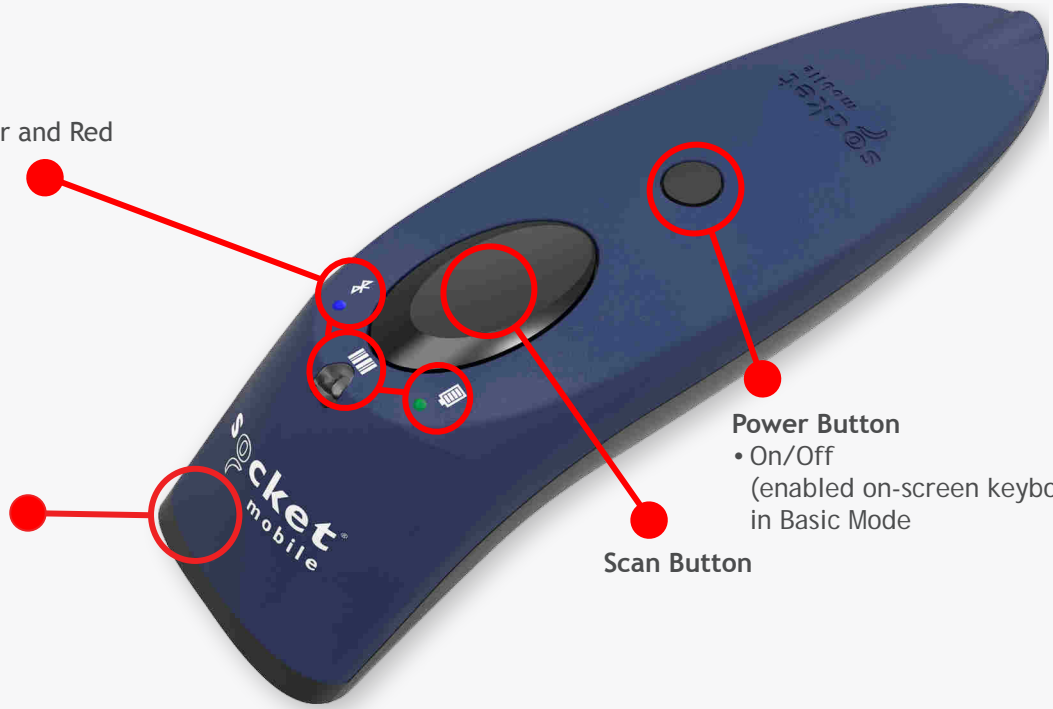

Intuitive LED Indicators

- Battery LED: Green, Amber and Red
- Bluetooth LED: Blue
- Scan LED: Green and Red

Weight/Mass
• 4.1 oz. (117 g)