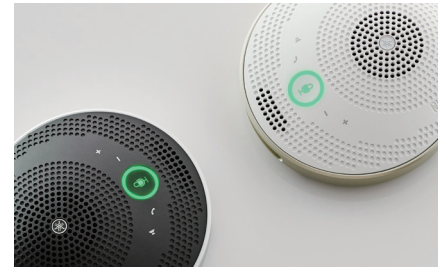

Taking the Office Outside™

Unified Communications Speakerphone

YVC-200

YVC-200

YVC-200 is a portable USB + Bluetooth[®] speakerphone that enables natural and reliable remote communication no matter where you work. Bring it in your bag and take the office outside!

Boost productivity with exceptional remote conversation

- Yamaha's professional quality DSPs with super wideband audio for ample, clear sound
- An intelligent microphone with 360° coverage distinguishes the human voice over noise
- Optimizing the sound environment automatically no matter what the environment

Collaborate freely anytime, anywhere

- Smart and simple connection with multiple devices, OSs and conference applications
- Complete portability by USB power or up to 10 hours with the rechargeable battery
- User friendly touch sensor button for connecting and collaborating easily

As flexible as you are

- Stylish design with choice of white/black colors blend into any home or office décor
- Headset plug for protecting private discussion
- Listen to music between calls for collaboration