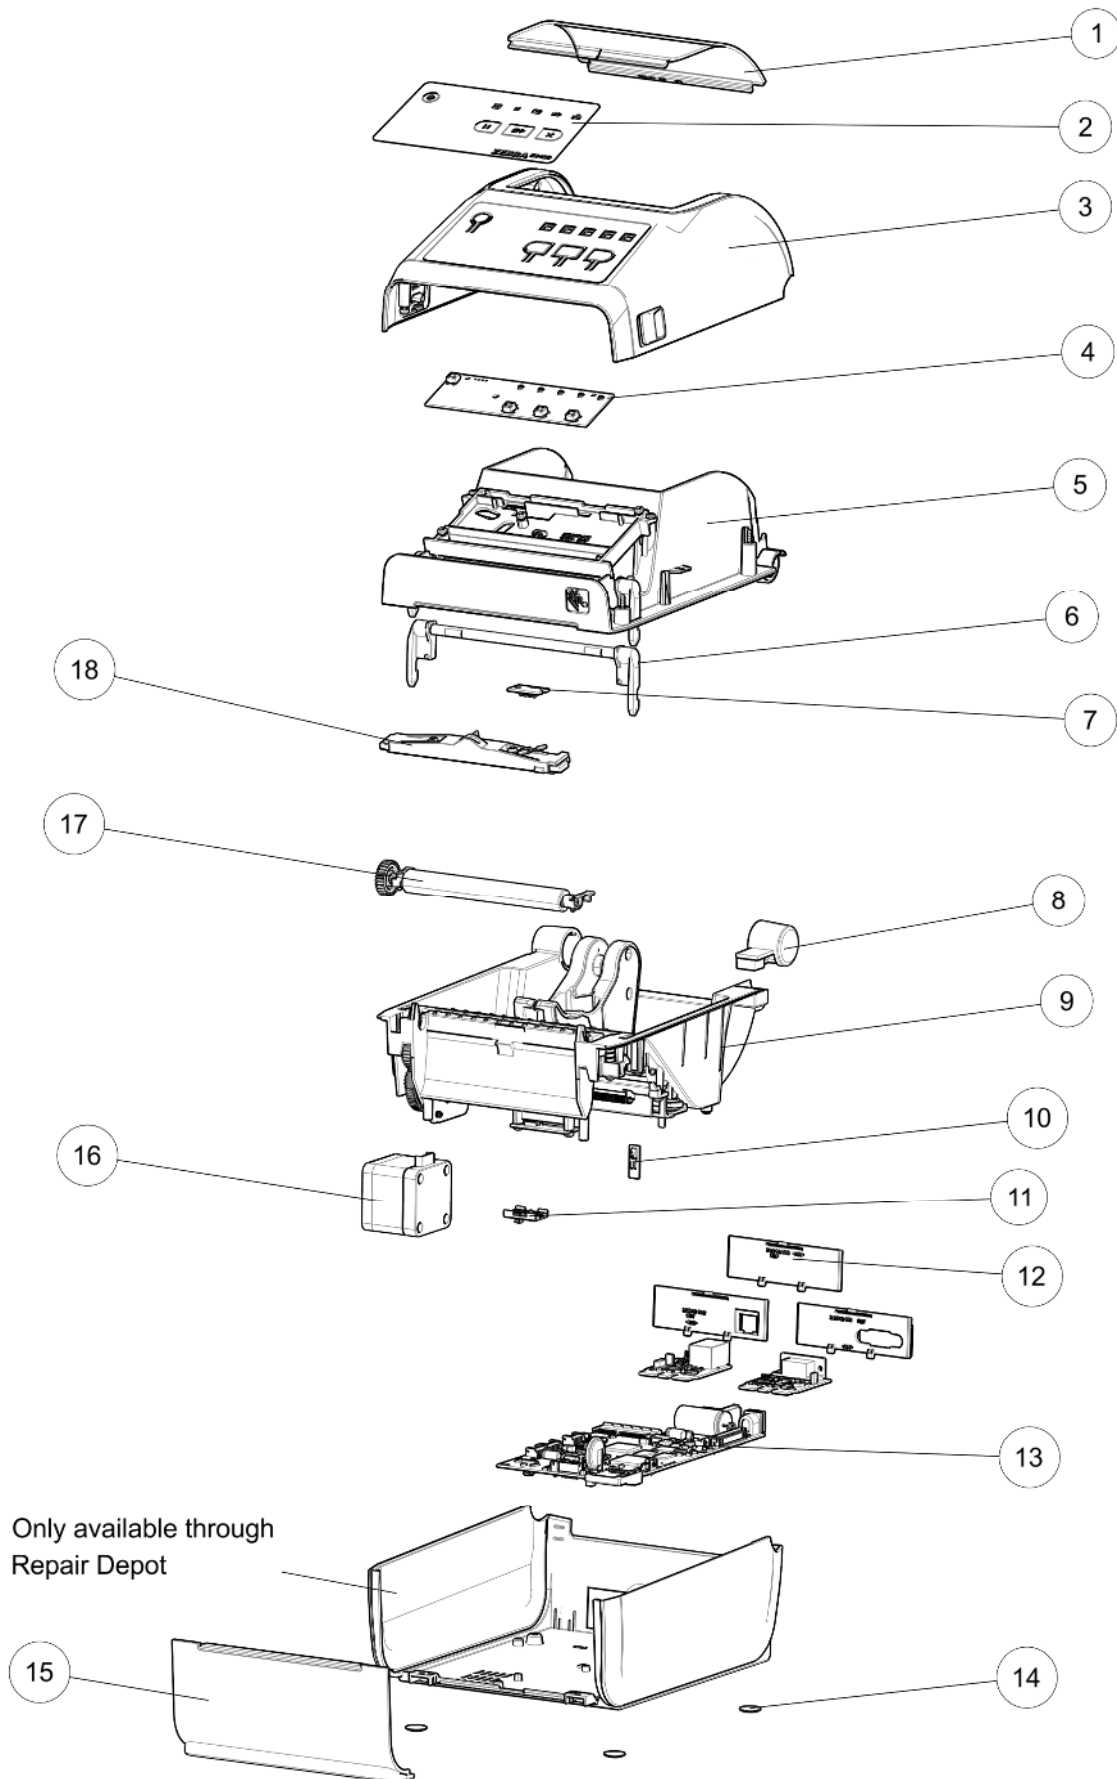

## ZD420 Direct Thermal (203 &amp; 300 DPI)

Item	Description	Part Number
1	Media Window	P1080383-400
2	Nameplate (contains nameplates with and without the Print Touch icon)	P1080383-401
3	o!er "ssem#I\$ %or &tandard Models with the Print Touch icon (includes Media Window)	P1080383-403
	o!er "ssem#I\$ %or &tandard Models without the Print Touch icon (includes Media Window)	P1080383-404
	o!er "ssem#I\$ %or ' ealthcare Models with the Print Touch icon (includes Media Window)	P1080383-40 (
4	ontrol Panel P )"	P1080383-208
(	*nner +id (without printhead)	P1080383-402
,	+atch "ssem#I\$	P1080383-40-
-	. pper Media &ensor ( / ap &ensor)	P10-0003-013
8	o!er 'in1e	P10-0003-01 ,
0	Print Mechanism 203dpi Print Mechanism 300dpi	P1080383-408 P1080383-400
10	o!er 2pen &ensor	P1080383-011
11	+ower Media &ensor ( )lac3line &ensor)	P1080383-410
12	4ear ) e5els6 &erial7 8thernet7 &tandard (includes 1 o% each)	P1080383-411
13	Main +o1ic )oard7 . & )7 . & ) ' ost7 Modular onnecti!it\$ &lot	P1080383-2(0
	Main +o1ic )oard7 . & )7 . & ) ' ost7 )luetooth7 Modular onnecti!it\$ &lot	P1080383-2(4
	Main +o1ic )oard7 . & )7 . & ) ' ost7 )luetooth7 8thernet7 Modular onnecti!it\$ &lot	P1080383-2(2
	Main +o1ic )oard7 . & )7 . & ) ' ost7 )luetooth7 Wi9i 802:11ac7 Modular onnecti!it\$ &lot	P1080383-2(3
	8thernet Module	P1080383-442
	&erial Module	P1080383-443
14	4u##er 9eet (set o% 4)	P1080383-021
1(	9ront ) e5el7 &tandard	P1080383-412
1,	Motor "ssem#I\$	P1080383-221
1-	Platen 4oller 203dpi	P1080383-413
	Platen 4oller 300dpi	P1080383-414
	) earin1s %or the platen roller7 +e%t ; 4i1ht (10 each)	P1080383-224
18	Printhead7 203dpi	P1080383-41 (
	Printhead7 300dpi	P1080383-41 ,
Not &shown	utter7 4<7 9ull ut	P1080383-41-
	=ispenser7 9ront ) e5el	P1080383-418
	on!ert to 300dpi	P1080383-421
	on!ert to 203dpi	P1080383-422
	Media ore " daptors7 9or 1:(>7 2< ; 3< diameter cores	P10-0003-033
	) ase 'ousin1 %or ) atter\$ (When up1radin1 to #atter\$ power %unctionalit\$7 also order the P1080383- ,03 #atter\$)	P1080383- ,01
	) atter\$ %or =es3top Printers (When up1radin1 to #atter\$ power %unctionalit\$7 also order the P1080383- ,01 #atter\$ housin1)	P1080383- ,03
	" dapter #rac3et that ena#les mountin1 a ?=420= model in the same location as an e@istin1 / A420d model is current!\$ mounted: "llows usa1e o% the / A420d mountin1 hole pattern to mount a ?=420=:	P1080383-423
	&hippin1 Pac3 - Pac3a1in1 %or shippin1 the printer	P1080383-424
	4eplacement 3e\$ %or ' ealthcare printers with a loc3in1 media ca#inet (Buantit\$ o% ( )	P1080383-40 ,
	4eplacement loc3 %or ' ealthcare printers with a loc3in1 media ca#inet (includes 2 3e\$s)	P1080383-431
	Power &uppl\$ . nattached7 - (W7 137 with . & ; 8uro ords %or &tandard Models	P10-0003-02 ,
	Power &uppl\$ . nattached7 - (W7 24C with . & ord7 %or ' ealthcare Models	P10-0003-030
	Power &uppl\$ "ttached7 - (W (power cord not included)	P1080383-430
	Power ord7 . :&: 120C *8 320 13 (set o% ( )	10(0(0-014
	Power ord7 8uro 220C *8 320 13 (set o% ( )	10(0(0-01 (
	Power ord7 . :A: 240C *8 320 13 (set o% ( )	10(0(0-030
	Power ord7 "ustralia 240C *8 320 13 (set o% ( )	10(0(0-020
	Power ord7 hina 220C 13 (set o% ( )	10(0(0-0-8
	Power ord7 Dapan 12(C D " P " N 13 (set o% ( )	10(0(0-0-0
	Power ord7 220C " r1entina 13 (set o% ( )	10(0(0-080
	Power ord7 10 " N) 4 1413,7 ) ra5il (set o% ( )	P1033401
	Power ord7 137 10 " 7 *8 *srael (set o% ( )	P10 ,1022-020
	Power ord *ndia7 10 " 7 *& 12037 13 (set o% ( )	P1080820
	Power ord7 Taiwan7 12(C7 *8 320 13 (set o% ( )	P10-0003-03(