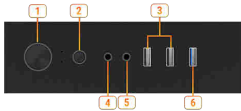

CONNECTIONS

1. Power Button
2. Reset Button
3. Front USB 2.0 Ports
4. Front HD Audio
5. Front MIC
6. Front USB 3.1 Gen1 Port