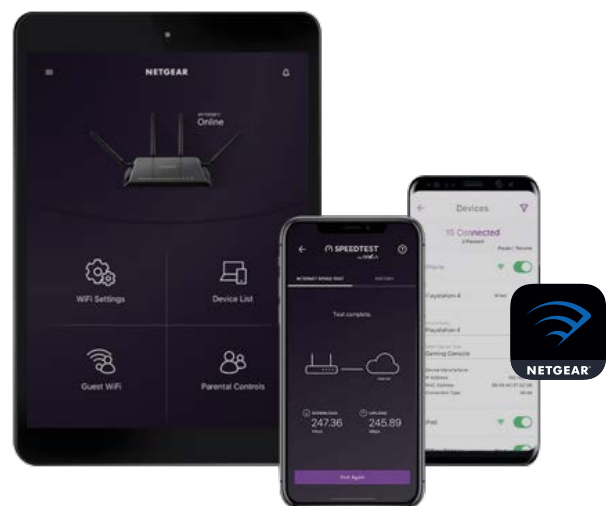

Nighthawk App

The NETGEAR Nighthawk® App makes it easy to set up your router and get more out of your WiFi. With the app, you can install your router in a few steps—just connect your mobile device to the router network and the app will walk you through the rest. Once set up, you can use the intuitive dashboard to pause the Internet on your connected devices, run a quick Internet speed test, setup smart parental controls and much more!

- Smart Parental Controls—Easily manage content & time online with Circle® with Disney
- Remote Management—Easily monitor your home network anytime, anywhere
- Internet Speed Test—Check the broadband speeds from your service provider
- Pause Internet—Pause the Internet to any device
- Traffic Meter—Track Internet data usage
- Guest Networks—Set up separate WiFi access for guests
- Quick Setup—Get connected in just minutes