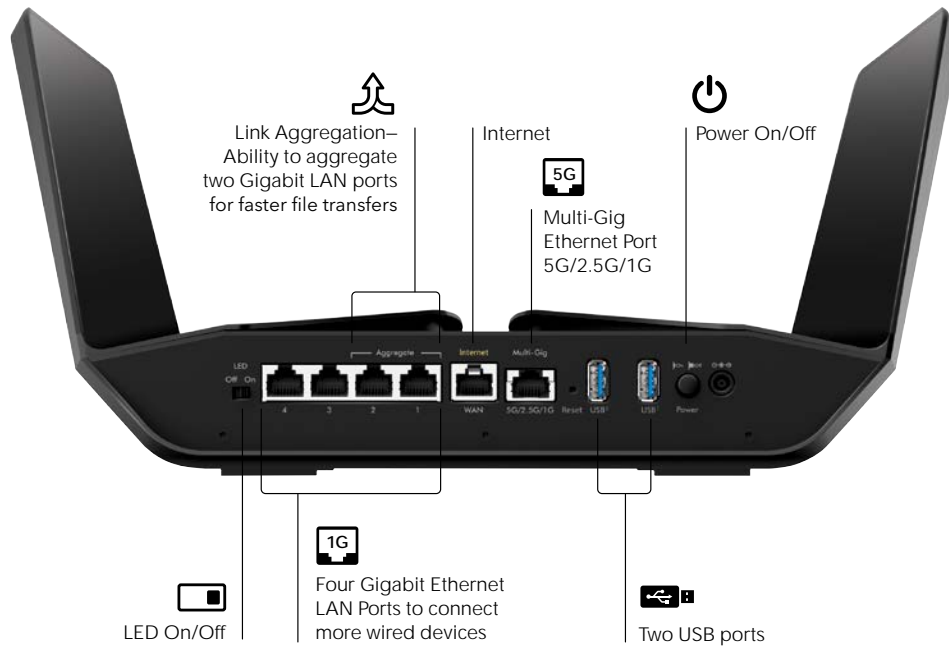

Connection Diagram