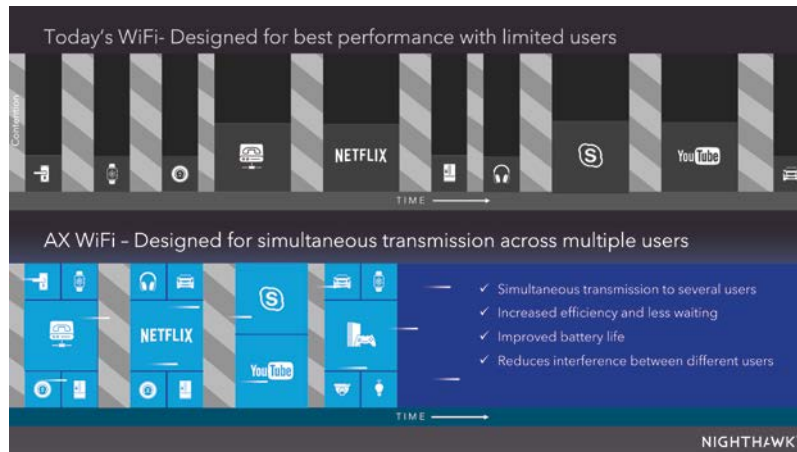

## 8x8 Multi-User MIMO

Using multi-user MIMO technology, routers can stream data to multiple devices simultaneously. That means faster downloads and smoother streaming for your devices. AX WiFi extends MU-MIMO to 8-stream support so it can support double the number of simultaneous transmissions as compared to 4x4 MU-MIMO AC WiFi routers.

## Enjoy simultaneous streaming with MU-MIMO

Data sent to one device at a time

Data sent to multiple devices simultaneously

### Orthogonal Frequency Division Multiple Access (OFDMA)

Using the OFDMA feature of AX WiFi, the WiFi traffic is managed much more efficiently since data is transmitted from different devices concurrently, rather than having each device's data wait for its turn. This results in an efficient use of air-time, reduced latency, and increased bandwidth to add more devices to your network.