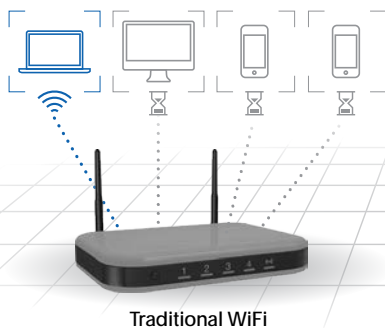

Security

Maintain high security across your network to ensure your privacy & family is safe while online. Whether it's preventing phishing & spyware or just limiting access for kids & guests, NETGEAR has you covered.

VPN SUPPORT—On PC, MAC, & now also with OpenVPN Connect app on iOS & Android, securely access your home network & Internet connection from your mobile device remotely

LATEST SECURITY STANDARD—Supports WPA3 the latest and cutting-edge Wi-Fi security protocol

VPN CLIENT SUPPORT—Protect your network identity and prevent DDoS attack

GUEST NETWORK—Separate and secure network for your guests

AUTOMATIC FIRMWARE UPDATE—Delivers latest security patches to the router

8x8 Multi-User MIMO

Using multi-user MIMO technology, routers can stream data to multiple devices simultaneously. That means faster downloads and smoother streaming for your devices. AX WiFi extends MU-MIMO to 8-stream support so it can support double the number of simultaneous transmissions as compared to 4x4 MU-MIMO AC WiFi routers.

Enjoy simultaneous streaming with MU-MIMO

Data sent to one device at a time