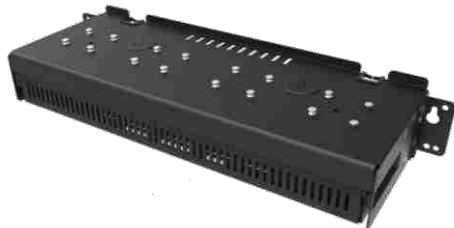

CRD-MC93-4SETH-01: 4Slot Ethernet cradle, charges up to four devices and provides Ethernet communication.

All Cradles Require: Power supply **PWR-BGA12V108W0WW**, DC cord **CBL-DC-381A1-01** and country specific 3 wire AC line cord.

Hand strap

SG-MC93-HDSTPG-01

Spare hand strap for gun configurations (pkg 1)

Other accessories

Mounting accessories

MNT-MC93-FLCHKT-01

Un-powered forklift mount. Allows installing the device on a roll bar or square surface of a forklift. Includes: Forklift holder (MNT-MC93-FLCH-01), RAM double socket arm for 1" ball (MNT-RAM-B201U) , RAM forklift clamp 2.5" max width square rail base with 1" ball (MNT-RAM-B247U25).