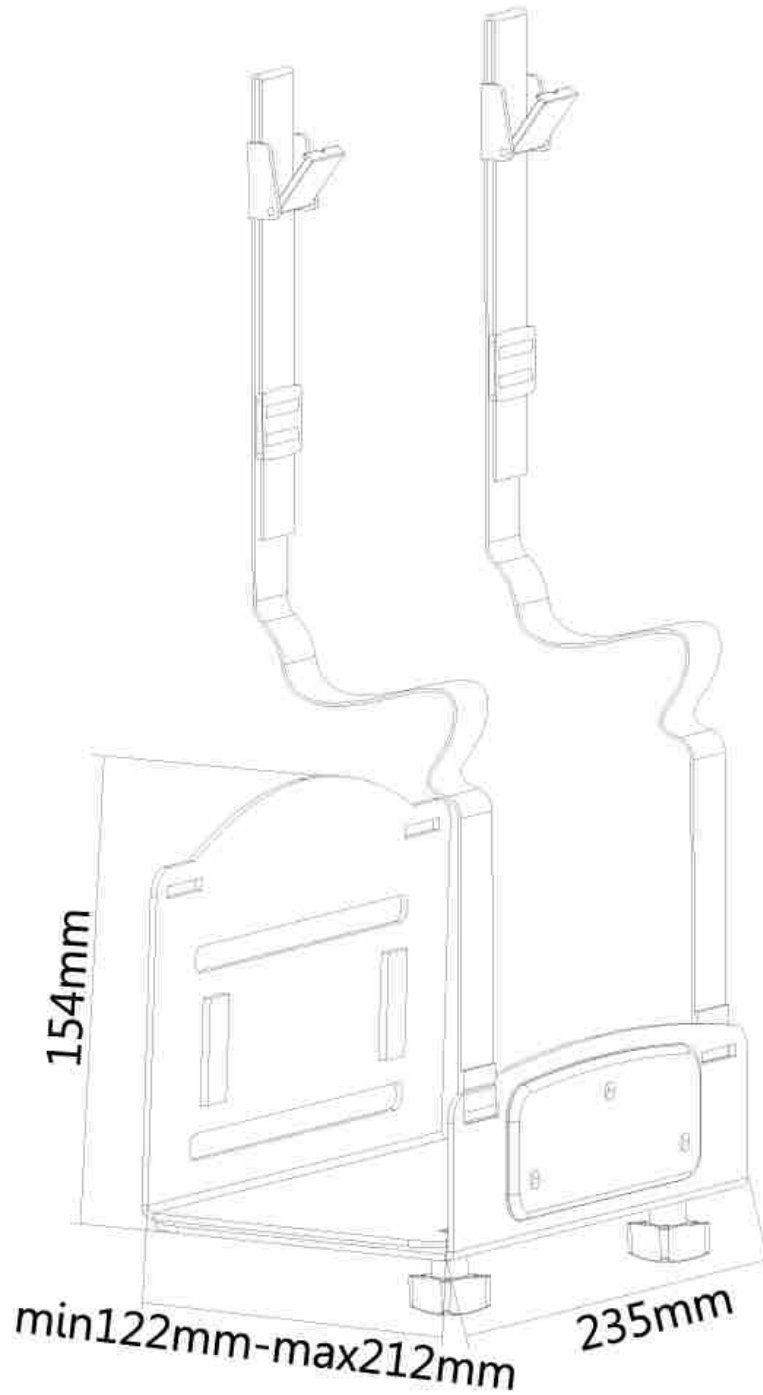

CPU-W100BLACK

NEOMOUNTS CPU HOLDER

Neomounts