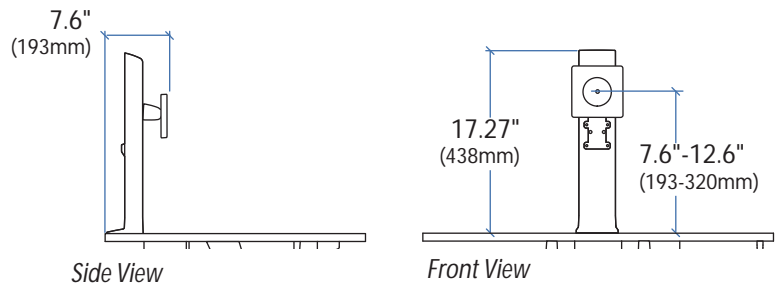

WorkFit™ Single HD Monitor Kit for WorkFit-T, TL, TLE, TX, and Corner Desk Converters

Range of Motion

Dimensions

Weight Capacity