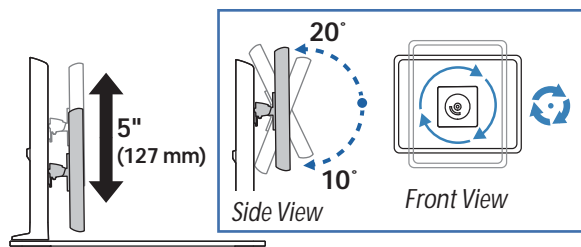

WorkFit™ Single HD Monitor Kit for WorkFit-T, TL, TLE, TX, and Corner Desk Converters

Range of Motion

Dimensions

Weight Capacity