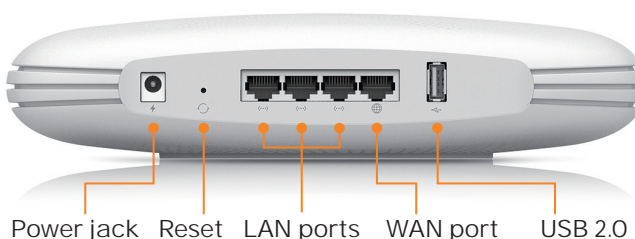

Physical Specifications (per unit)

- Item dimensions (WxDxH): 236 x 178 x 51.5 mm (9.3" x 7.0" x 2.0")
- Item weight: 740 g (1.63 lb.)
- Packing dimensions (WxDxH): 339 x 215 x 71 mm (13.4" x 8.5" x 2.8")
- Packing weight: 1670 g (3.68 lb.)

Environmental Specifications

Operating Environment

- Temperature: 0°C to 40°C (32°F to 104°F)
- Humidity: 10% to 90% (Non-condensing)

Storage Environment

- Temperature: -30°C to 70°C (-22°F to 158°F)
- Humidity: 10% to 95% (Non-condensing)

Certifications

- Safety: CE-LVD, BSMI
- EMC: CE, FCC, BSMI, NCC

Package Contents (per unit)

- Multy X
- Power adapter
- Ethernet cable
- Quick start guide

Support

- Voice control with Amazon Alexa
- Forum: homeforum.zykel.com
- Live-chat in forum
- App feedback included

* Cover up to 7500 sq. ft./696 m² with Multy X triple-pack.

** The maximum wireless data transfer rates of up to 400 Mbps at 2.4 GHz and 866/1733 Mbps at 5 GHz in simultaneous transmission are derived from the IEEE Standard 802.11 specifications. Actual data transfer rates may vary from network conditions including: distance, network traffics, building site material/construction, interference from other wireless devices and other adverse factors.

Rear Panel

Download App

Q Zykel Multy

Purchase available in single-pack, dual-pack, or triple-pack.

For more product information, visit us on the web at www.zykel.com

Copyright © 2018 Zykel Communications Corp. All rights reserved. Zykel, Zykel logo are registered trademarks of Zykel Communications Corp. All other brands, product names, or trademarks mentioned are the property of their respective owners. All specifications are subject to change without notice.

Datasheet **Multy X**

5-100-00118001 06/18