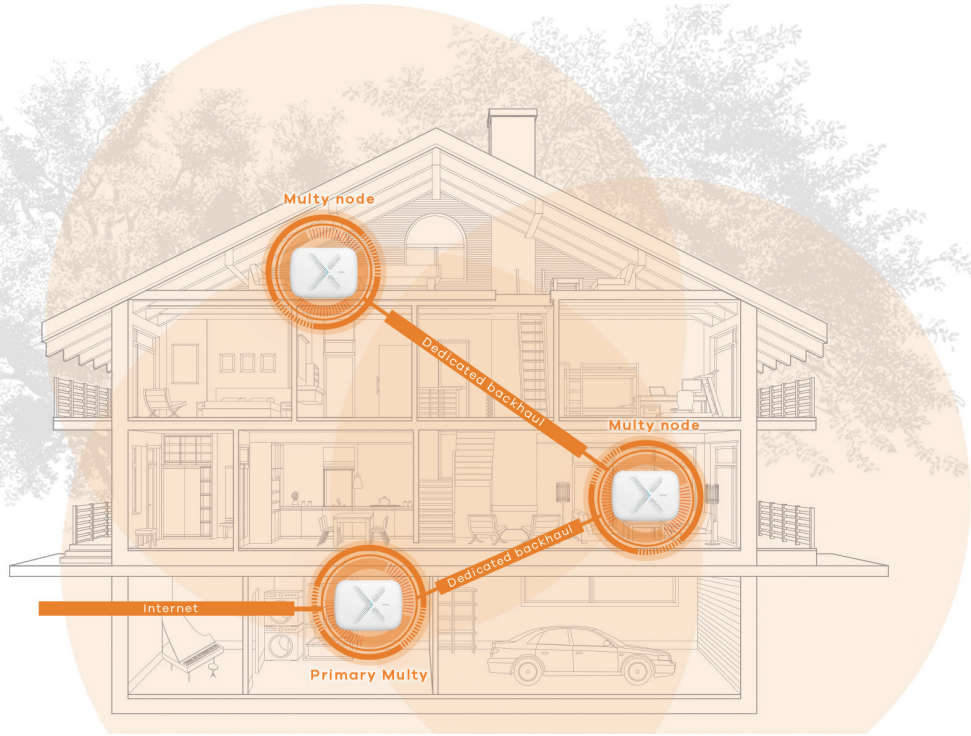

Automatically connects to the fastest path

Support Amazon Alexa Voice Control

Benefits

Extend your WiFi coverage further with Daisy-Chaining

Get true corner-to-corner wireless coverage with our new daisy-chaining capability on our Multy system. Daisy-chaining allowing Multy nodes to connect to other Multy nodes to increase the Multy system's range. This enhancement is excellent for users' homes that have long stretch of spaces that requires WiFi coverage.

Experience a new hassle-free installation

Multy X app provides visual setup guide and ensuring that you get connected without the complication of knowing technical network information and opening a browser. Enhanced parental controls to fine tune your kids online experience. Additional speed test options enabling you to check your Internet performance.

Automatically connects to the fastest path

No matter where you are in the home, the Zyxel Multy X connects to the closest Multy X unit for faster wireless connection while gaining stronger signal connection for better reliability.