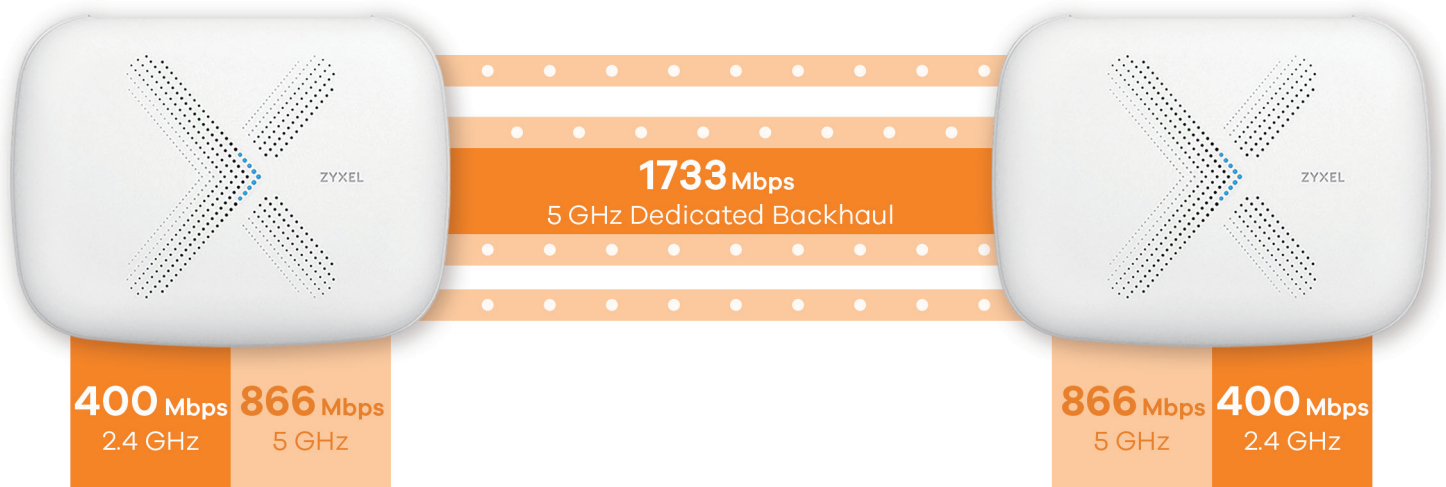

Automatically connects to the fastest path

Support Amazon Alexa Voice Control

Benefits

Extend your WiFi coverage further with Daisy-Chaining

Get true corner-to-corner wireless coverage with our new daisy-chaining capability on our Multy system. Daisy-chaining allowing Multy nodes to connect to other Multy nodes to increase the Multy system's range. This enhancement is excellent for users' homes that have long stretch of spaces that requires WiFi coverage.

Automatically connects to the fastest path

No matter where you are in the home, the Zyxel Multy X connects to the closest Multy X unit for faster wireless connection while gaining stronger signal connection for better reliability.

Get the full Internet speed you deserve

Powered with a Tri-Band wireless system, Multy can deliver maximum wireless speed through its dedicated 5 GHz backhaul between Multy nodes. This creates a single, powerful wireless network that not only delivers better coverage, but also fast wireless connection.