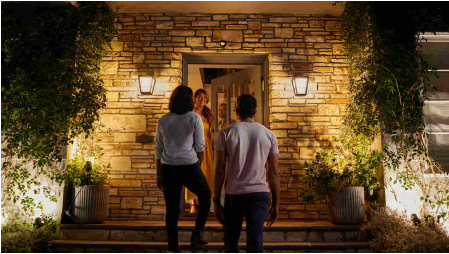

Highlights

A warm welcome, every day

Experience the comfort of your lights turning on automatically when you get home. Unpack your car, enter your house, all with the convenience of your outdoor lights. Having friends over? Welcome them with lights gently switching on as they approach the front door.