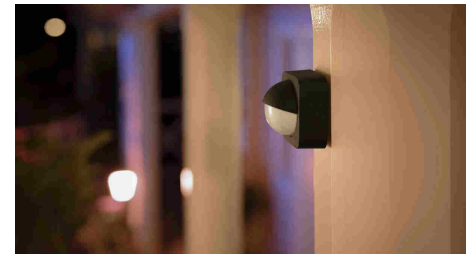

## Automatically turn on lights

The outdoor sensor turns on your Philips Hue lights automatically when somebody passes by, outdoor and indoor. By connecting the sensor to your bridge via the Philips Hue app, you can choose which lights go on, even inside your house. Also choose the scene or light setting that should be triggered. The integrated dusk-to-dawn sensor ensures your lights only switch on when it is actually dark outside helping you to conserve energy.

## Requires a Philips Hue bridge

Connect your Philips Hue lights with the Bridge to control your lights from your smart phone or tablet via the Philips Hue app. Or control your Philips Hue lights with the Philips Hue dimmer indoor switch for on/off and dimming functionalities.

## Installed in a minute

The outdoor sensor is easy to mount and fully wireless. So you don't need an electrician to have it installed. Just unpack the sensor, set it up through the app and install it wherever you like. Configuring the sensor and setting the daylight and motion sensitivity is also done via the Philips Hue app.