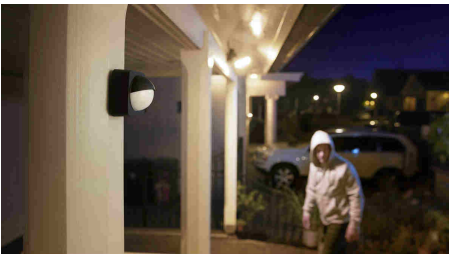

## Scare away uninvited guests

Thanks to the large view angle and detection range the outdoor sensor will spot any movement near your home. It can directly turn on your outdoor lights to expose uninvited guests in the light. You can set the indoor lights to turn on so it looks like you're home, even when you're not.