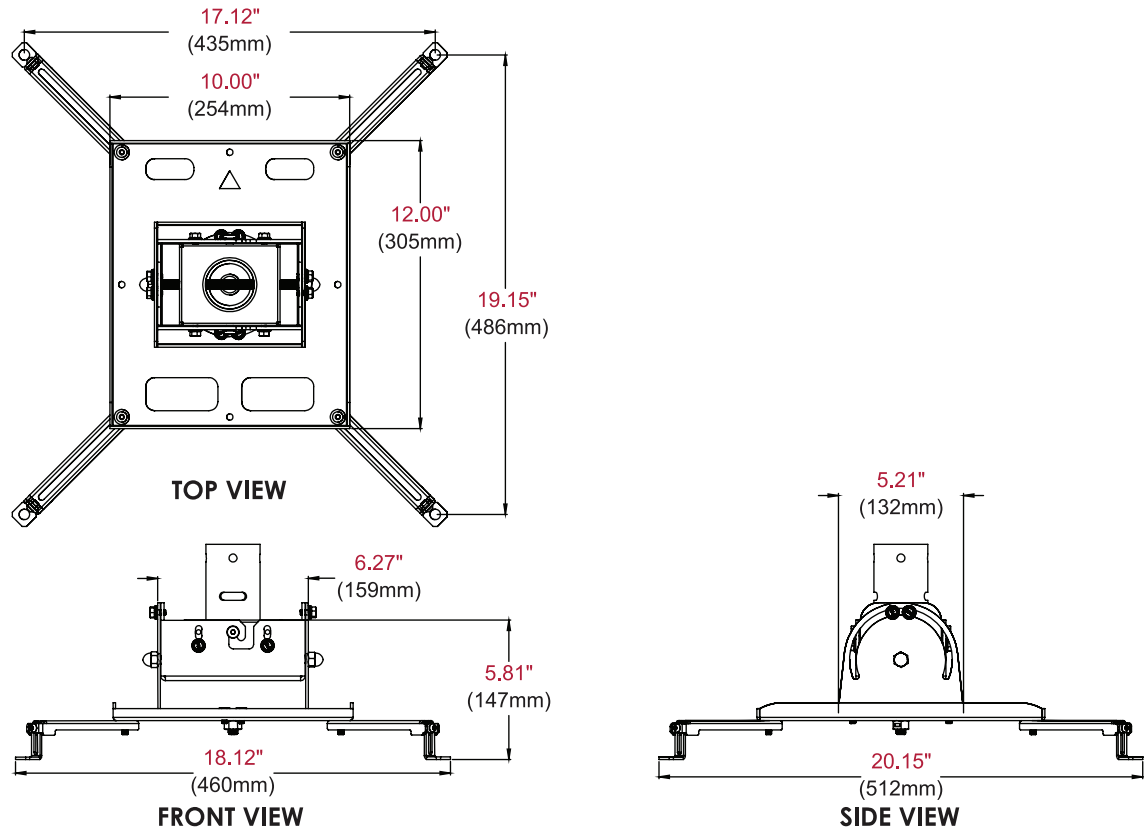

**UNIVERSAL MOUNTING LEGS**

Accommodates most projector models

- Pre-assembled design reduces installation time
- Includes six universal mounting legs (four preinstalled)
- Universal adaptor plate extends up to a 25.5" (648mm) mounting pattern to accommodate most projector models
- Cable management allows cables to be routed through the mount and out of sight
- Simple Hook-and-Hang™ design eases the installation of heavy projectors
- PJR125-POR-EUK works with Peerless-AV® ADD%, AEC%, EXT%, MOD% extension columns

RoHS  
2002/95/EC

PJR125-POR-EUK	Universal Portrait Projector Mount for Projectors up to 125lb (56.7kg)
----------------	--

**Product Specifications**

	DIMENSIONS (W x H x D)	PRODUCT WEIGHT	LOAD CAPACITY	FINISH	AVAILABLE COLORS
PJR125-POR-EUK	18.12" x 8.97" x 20.15" (460 x 228 x 512mm)	11.0lb (4.99kg)	125lb (56.7kg)	Powder Coat	Black

**Package Specifications**

	PACKAGE SIZE (W x H x D)	PACKAGE SHIP WEIGHT	PACKAGE UPC CODE	PACKAGE CONTENTS	UNITS IN PACKAGE
PJR125-POR-EUK	16.00" x 12.00" x 14.00" (406 x 305 x 356mm)	13.0lb (5.90kg)	735029325574	Projector Mount, Support Collar for MOD-P%, Mounting Hardware & Instructions	1

All dimensions = inch (mm)

**Architect Specifications**

The Universal Portrait Projector Mount shall be a Peerless-AV model PJR125-POR-EUK and shall be located where indicated on the plans. Assembly and installation shall be done according to instructions provided by the manufacturer.