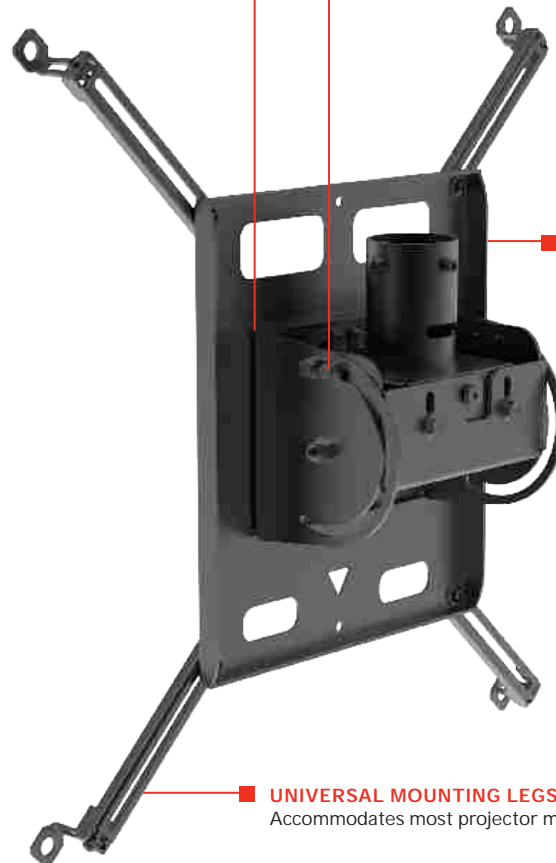

# Universal Portrait Projector Mount

FOR PROJECTORS UP TO 125LB (56.7KG)

Peerless-AV's Universal Portrait Projector Mount is the perfect mounting solution for holding a projector in multiple orientations. Whether the projector is needed in portrait orientation for digital signage, or positioned toward the floor in an interactive exhibit in a museum, the PJR125-POR-EUK provides mounting flexibility. The tilt, roll and swivel features are all lockable to prevent even the smallest shift of the image. Six universal legs provide additional support for projectors with more than four mounting holes and are completely adjustable. The Hook-and-Hang™ feature provides a large landing area when securing a projector to the mount and takes the weight off the installer while they are making adjustments.

**HOOK-AND-HANG™  
INSTALLATION**

Large landing area allows for easy installation of heavy projectors

**LOCKING TILT**

Locks the projector at any angle with adjustment screws

**LOW PROFILE DESIGN**

Creates an aesthetically appealing look

**UNIVERSAL MOUNTING LEGS**

Accommodates most projector models

- Pre-assembled design reduces installation time
- Includes six universal mounting legs (four preinstalled)
- Universal adaptor plate extends up to a 25.5" (648mm) mounting pattern to accommodate most projector models
- Cable management allows cables to be routed through the mount and out of sight
- Simple Hook-and-Hang™ design eases the installation of heavy projectors
- PJR125-POR-EUK works with Peerless-AV® ADD%, AEC%, EXT%, MOD% extension columns

RoHS  
2002/95/EC

PJR125-POR-EUK	Universal Portrait Projector Mount for Projectors up to 125lb (56.7kg)
----------------	--

**Product Specifications**

	DIMENSIONS (W x H x D)	PRODUCT WEIGHT	LOAD CAPACITY	FINISH	AVAILABLE COLORS
PJR125-POR-EUK	18.12" x 8.97" x 20.15" (460 x 228 x 512mm)	11.0lb (4.99kg)	125lb (56.7kg)	Powder Coat	Black