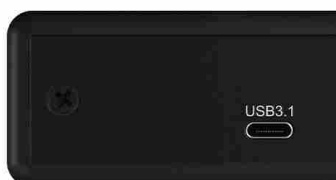

USB 3.1 (Gen 2) with Type-C™

With the technology of USB 3.1, even higher data transfer rates are now achieved. Also USB 3.1 is downwards compatible, with the corresponding cables or adapters. The data rate of up to 10 Gbit/s is supported by the included USB 3.1 Type-C™ cable and only needs a suitable end piece in the form of a PC, tablet or the like.

Logistical data

Packing unit:	20 pcs./carton
Total weight:	14.0 kg/carton
Gross weight (with packing):	0.645 kg
Net weight:	0.270 kg

Dimension/carton:	500x470x280 mm
Dimension (with packing):	130x90x230 mm
Dimension of article:	203x30x115 mm
Country of origin:	China