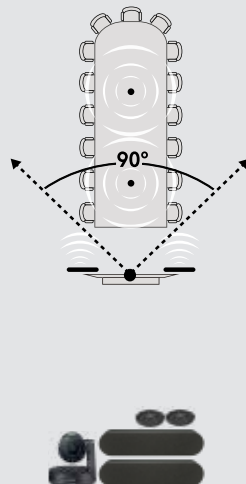

ROOM SETUP DIAGRAMS

Rally

UP TO 10 SEATS

Rally Plus

UP TO 16 SEATS

Rally Plus

OPTIONAL MIC PODS
1 OPTIONAL MIC = 6 ADDITIONAL SEATS

UP TO 46 SEATS