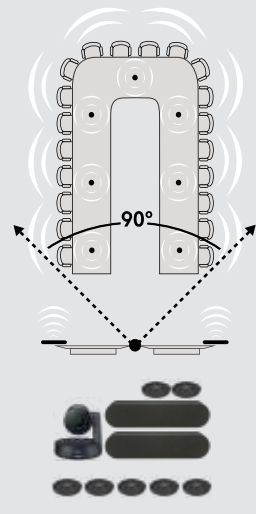

ROOM SETUP DIAGRAMS

Rally

UP TO 10 SEATS

Rally Plus

UP TO 16 SEATS

Rally Plus

OPTIONAL MIC PODS
1 OPTIONAL MIC = 6 ADDITIONAL SEATS

UP TO 46 SEATS

ACCESSORIES

RALLY SPEAKER

Rally supports up to 2 Rally Speakers for larger rooms

RALLY MIC POD

Rally supports up to 7 Rally Mic Pods for expanded audio coverage in larger rooms

OPTIONAL RALLY MIC POD HUB

Connect 1 to 3 Rally Mic Pods or additional Mic Pod Hubs for single-wire cabling

Conference Room Computer to Displays (x2)

6.5 ft (2m) HDMI A

Mic Pod

9.6 ft (2.95m): Hardwired with 12 pin connector

Power Outlets to Power Supplies (x2)

3.2 ft (1m)

Power Supplies to Table Hub / Display Hub (x2)