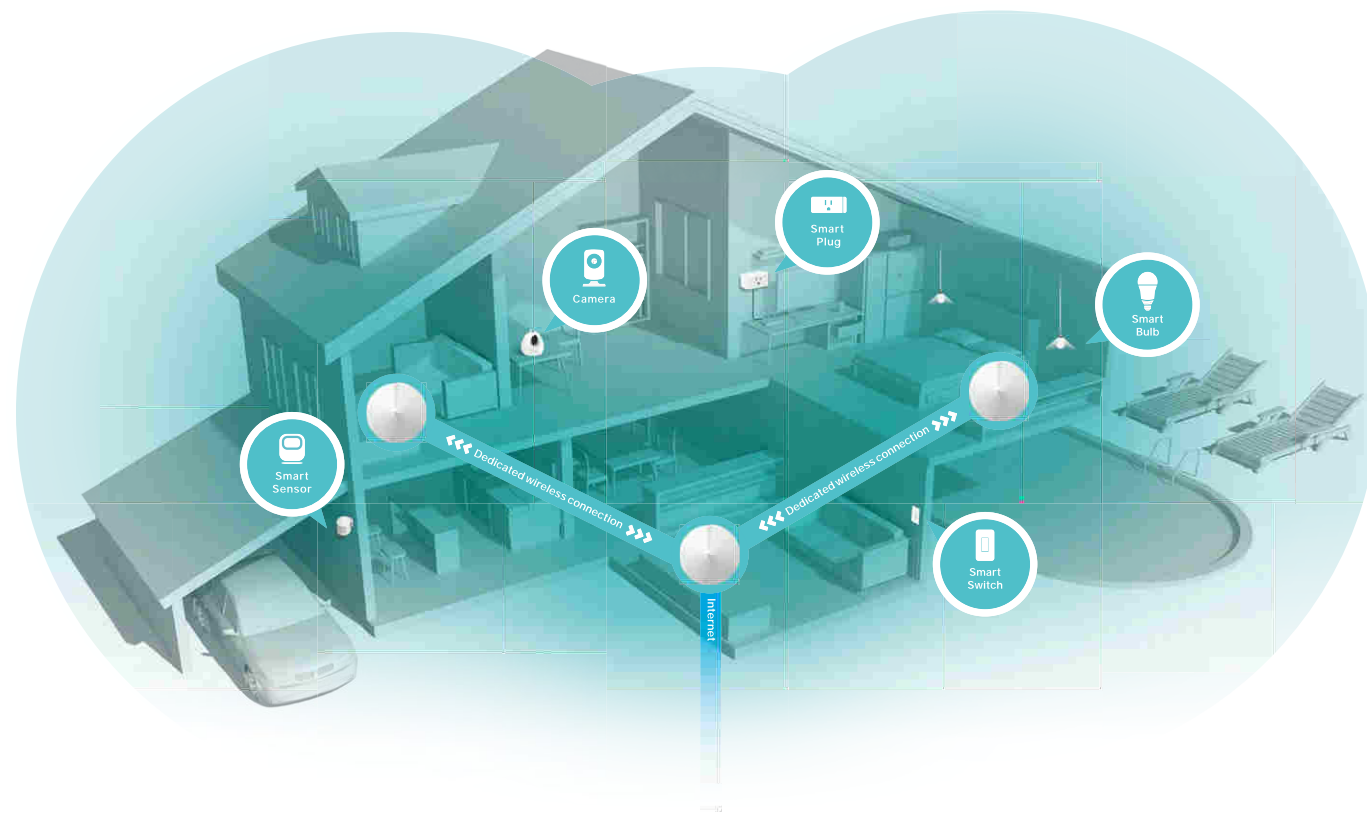

**deco**<sup>™</sup> | Smart Home Mesh Wi-Fi System  
Whole Home Wi-Fi | Seamless Roaming | Parental Controls | Antivirus

## AC2200 Smart Home Mesh Wi-Fi System

Seamless coverage  
up to 6,500sq.ft.

Deco M9 Plus

## Fast. Smart. Everywhere.

Deco is the simplest way to guarantee a strong Wi-Fi signal in every corner of your home. Enjoy fast and secure tri-band Wi-Fi no matter how many devices you have. Deco M9 Plus is much more than just a Wi-Fi system, able to act as a hub for all your smart home devices. Simply works with a variety of Zigbee, Bluetooth, Wi-Fi devices.

## Wi-Fi Dead-Zone Killer

Eliminate weak signal areas with whole home Wi-Fi. No more searching around for a stable connection.