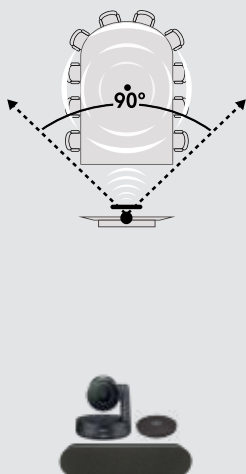

RIGHTSENSE TECHNOLOGIES AND DESIGN INNOVATIONS

Integrated **Logitech RightSense** technologies, built into Rally, automate a better user experience. RightSight perfectly auto-frames participants no matter their distance from the lens. RightLight prioritizes faces over environment to render natural-looking skin tones while RightSound enhances vocal clarity by suppressing background noise, auto-leveling voices, and focusing on active speakers to support better meetings.

RightSight

Logitech RightSight camera control technology automatically moves the lens and adjusts the zoom so no one gets left out of the picture. RightSight detects human figures, not just faces, to ensure that meeting participants remain in view and optimally framed on-screen.

RightLight

Logitech RightLight with Wide Dynamic Range (WDR) helps everyone look their best on camera, regardless of lighting conditions. RightLight reduces video noise, optimizes light balance, and fine-tunes color and saturation for natural results across all skin tones.

RightSound

Logitech RightSound is a suite of audio processing technologies and design innovations that deliver enterprise-class sound to video conferences. Optimized for the human voice, RightSound reduces unwanted vibrations and noise, and zeroes in on the active speaker to convey their every word with remarkable clarity.

ROOM SETUP DIAGRAMS

Rally

UP TO 10 SEATS