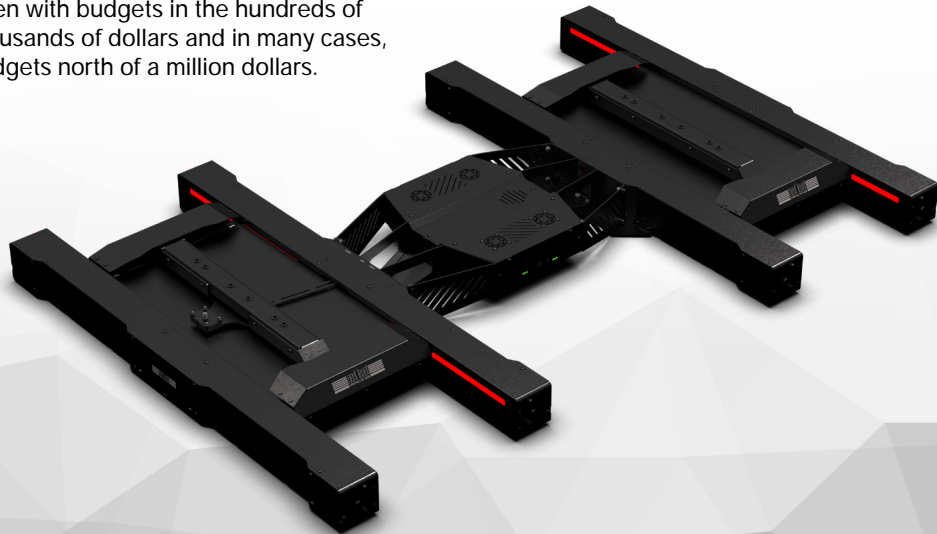

SUPPORTED BY BY NEXT LEVEL RACING® PLATFORM MANAGER SOFTWARE

REALISTIC IMMERSION OF OVER AND UNDER STEERING

NEXT LEVEL RACING®

ACCESORIES

FREE STANDING SINGLE MONITOR STAND
SKU: NLR-A011

FREE STANDING TRIPLE MONITOR STAND
SKU: NLR-A010