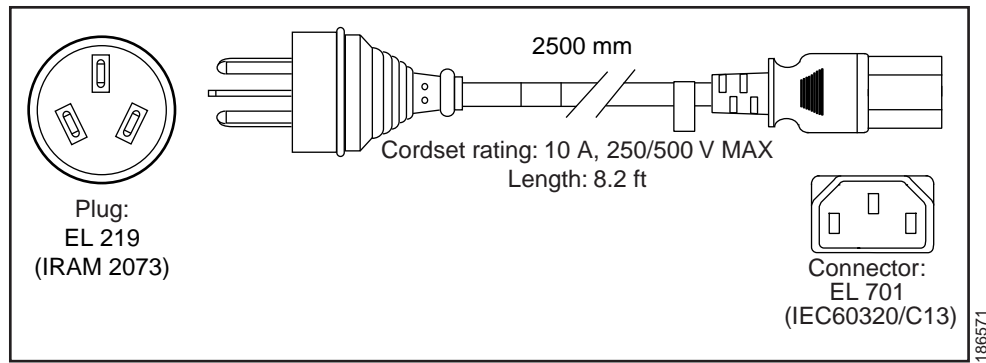

Table C-1 AC Power Cords for the Cisco Nexus Fabric Extender (continued)

Description	Length		Power Cord Reference Illustration
	Feet	Meters	
CAB-C13-C14-2M(=) Power Cord Jumper, C13-C14 Connectors, 2 Meter Length	6.6	2.0	
CAB-C13-C14-AC(=) Power Cord Jumper, C13-C14 Connectors, 3 Meter Length		3.0	

Figure C-1 SFS-250V-10A-AR