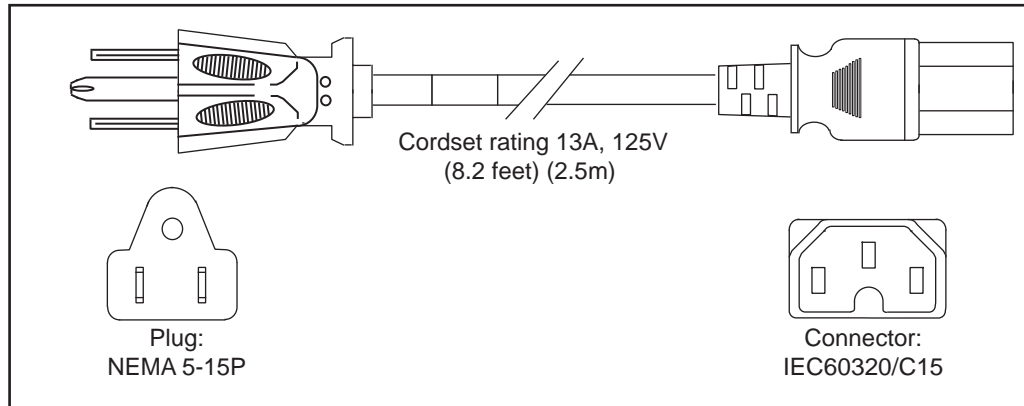

Power Cords

The standard power cords have an IEC C19 connector on the end that plugs into the device. The optional jumper power cords have an IEC C19 connector on the end that plugs into the device and an IEC C20 connector on the end that plugs into an IEC C19 outlet receptacle.

Figure C-6 SFS-250V-10A-IS

Figure C-7 CAB-9K10A-IT

Figure C-8 CAB-9K10A-SW

Figure C-9 CAB-9K10A-UK

Figure C-10 CAB-AC-250V/13A

Figure C-11 CAB-N5K6A-NA

Figure C-12 CAB-9K12A-NA

Figure C-13 CAB-C13-CBN

Figure C-14 CAB-IND-10A

Figure C-15 CAB-C13-CBN

Table C-2 lists the AC power cords for the Cisco Nexus 2232TM.

Table C-2 AC Power Cords for the Cisco Nexus 2232TM

Power Cords	Description
CAB-3KX-AC=	AC power card for North America
CAB-3KX-AC-AP=	AC power card for Australia
CAB-3KX-AC-AR=	AC power card for Argentina
CAB-3KX-AC-SW=	AC power card for Switzerland
CAB-3KX-AC-UK=	AC power card for United Kingdom
CAB-3KX-AC-JP=	AC power card for Japan
CAB-3KX-AC-EU=	AC power card for Europe
CAB-3KX-AC-IT=	AC power card for Italy
CAB-3KX-AC-IN=	AC power card for India
CAB-3KX-AC-CN=	AC power card for China
CAB-3KX-AC-DN=	AC power card for Denmark
CAB-3KX-AC-IS=	AC power card for Israel