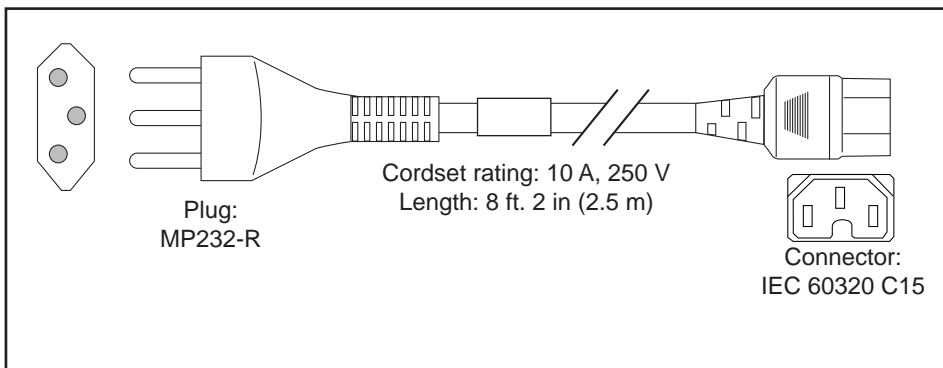

Power Cords

The standard power cords have an IEC C19 connector on the end that plugs into the device. The optional jumper power cords have an IEC C19 connector on the end that plugs into the device and an IEC C20 connector on the end that plugs into an IEC C19 outlet receptacle.

Figure C-6 SFS-250V-10A-IS

Figure C-7 CAB-9K10A-IT

Figure C-8 CAB-9K10A-SW

Figure C-9 CAB-9K10A-UK

Figure C-10 CAB-AC-250V/13A

Figure C-11 CAB-N5K6A-NA

Figure C-12 CAB-9K12A-NA

Figure C-13 CAB-C13-CBN