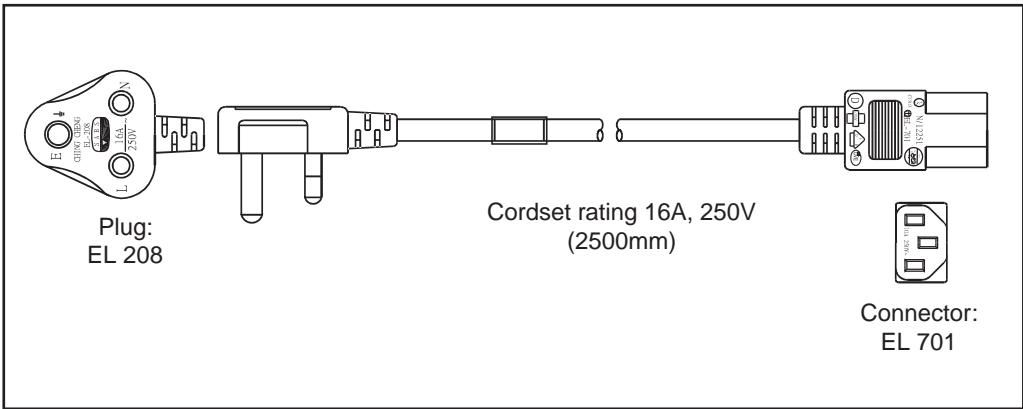

Figure C-5 SFS-250V-10A-ID