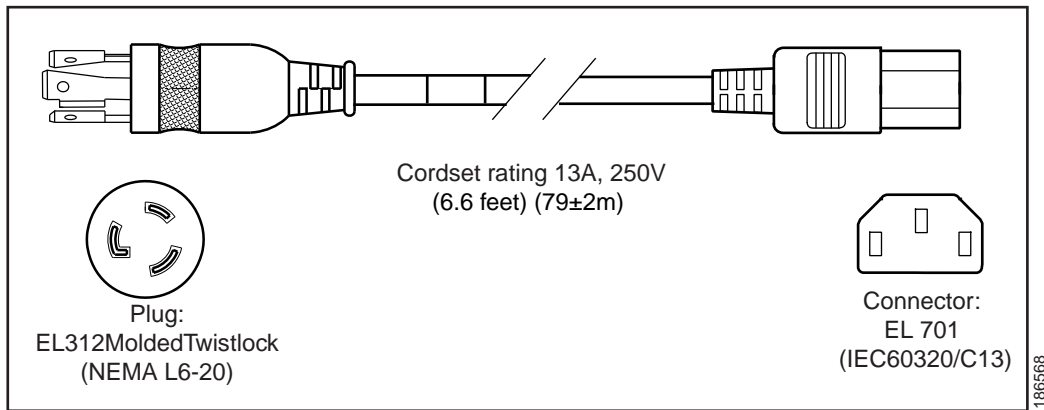

Figure C-6 SFS-250V-10A-IS

Figure C-7 CAB-9K10A-IT

Figure C-8 CAB-9K10A-SW

Figure C-9 CAB-9K10A-UK

Figure C-10 CAB-AC-250V/13A

Figure C-11 CAB-N5K6A-NA

Figure C-12 CAB-9K12A-NA

Figure C-13 CAB-C13-CBN

Figure C-14 CAB-IND-10A

Figure C-15 CAB-C13-CBN

Table C-2 lists the AC power cords for the Cisco Nexus 2232TM.

Table C-2 AC Power Cords for the Cisco Nexus 2232TM

Power Cords	Description
CAB-3KX-AC=	AC power card for North America
CAB-3KX-AC-AP=	AC power card for Australia
CAB-3KX-AC-AR=	AC power card for Argentina
CAB-3KX-AC-SW=	AC power card for Switzerland
CAB-3KX-AC-UK=	AC power card for United Kingdom
CAB-3KX-AC-JP=	AC power card for Japan
CAB-3KX-AC-EU=	AC power card for Europe
CAB-3KX-AC-IT=	AC power card for Italy
CAB-3KX-AC-IN=	AC power card for India
CAB-3KX-AC-CN=	AC power card for China
CAB-3KX-AC-DN=	AC power card for Denmark
CAB-3KX-AC-IS=	AC power card for Israel