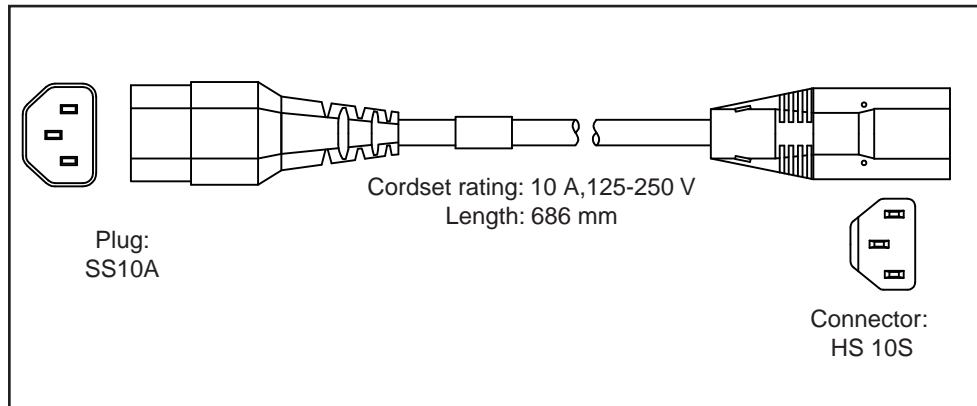

Power Cords

The standard power cords have an IEC C19 connector on the end that plugs into the device. The optional jumper power cords have an IEC C19 connector on the end that plugs into the device and an IEC C20 connector on the end that plugs into an IEC C19 outlet receptacle.

Figure C-14 CAB-IND-10A

Figure C-15 CAB-C13-CBN

Table C-2 lists the AC power cords for the Cisco Nexus 2232TM.

Table C-2 AC Power Cords for the Cisco Nexus 2232TM

Power Cords	Description
CAB-3KX-AC=	AC power card for North America
CAB-3KX-AC-AP=	AC power card for Australia
CAB-3KX-AC-AR=	AC power card for Argentina
CAB-3KX-AC-SW=	AC power card for Switzerland
CAB-3KX-AC-UK=	AC power card for United Kingdom
CAB-3KX-AC-JP=	AC power card for Japan
CAB-3KX-AC-EU=	AC power card for Europe
CAB-3KX-AC-IT=	AC power card for Italy
CAB-3KX-AC-IN=	AC power card for India
CAB-3KX-AC-CN=	AC power card for China
CAB-3KX-AC-DN=	AC power card for Denmark
CAB-3KX-AC-IS=	AC power card for Israel

Jumper Power Cord

Figure C-16 shows the plug connector on the optional jumper power cord for the Cisco Nexus Fabric Extender. The plug plugs into the Cisco Nexus Fabric Extender power supply, while the connector plugs into the receptacle of a power distribution unit for a cabinet.