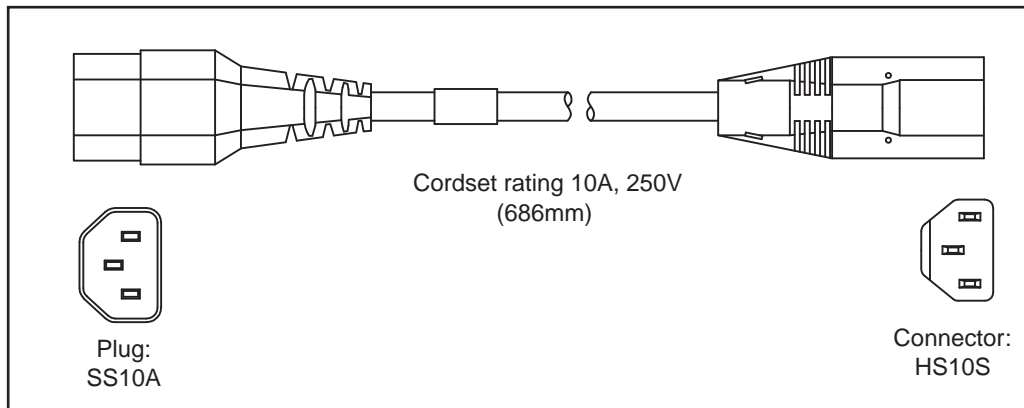

Power Cords

The standard power cords have an IEC C19 connector on the end that plugs into the device. The optional jumper power cords have an IEC C19 connector on the end that plugs into the device and an IEC C20 connector on the end that plugs into an IEC C19 outlet receptacle.

Table C-1 AC Power Cords for the Cisco Nexus Fabric Extender (continued)

Description	Length		Power Cord Reference Illustration
	Feet	Meters	
SFS-250V-10A-CN Power Cord, 250 VAC 10 A GB 2009 Plug China	8.2	2.5	Figure C-3
CAB-9K10A-EU Power Cord, 250 VAC 10 A M 2511 Plug Europe	8.2	2.5	Figure C-4
SFS-250V-10A-ID Power Cord, 250 VAC 16A EL-208 Plug South Africa, United Arab Emirates, India	8.2	2.5	Figure C-5
SFS-250V-10A-IS Power Cord, 250 VAC 10 A SI32 Plug Israel	8.2	2.5	Figure C-6
CAB-9K10A-IT Power Cord, 250 VAC 10 A CEI 23-16 Plug Italy	8.2	2.5	Figure C-7
CAB-9K10A-SW Power Cord, 250 VAC 10 A MP232 Plug Switzerland	8.2	2.5	Figure C-8
CAB-9K10A-UK Power Cord, 250 VAC 10 A BS1363 Plug (13 A fuse) United Kingdom	8.2	2.5	Figure C-9
CAB-AC-250V/13A Power Cord, 250 VAC 13 A IEC60320 Plug North America	6.6	2.0	Figure C-10
CAB-N5K6A-NA Power Cord, 250 VAC 13 A NEMA 6-15 Plug, North America	8.2	2.5	Figure C-11
CAB-9K12A-NA Power Cord, 125VAC 15A NEMA 5-15 Plug, North America	8.2	2.5	Figure C-12
CAB-C13-CBN Cabinet Jumper Power Cord, 250 VAC 16A, C14-C13 Connectors	2.25	0.686	Figure C-13
CAB-IND-10A(=) 10A Power cable for India	8.2	2.5	Figure C-14
CAB-C13-CBN Cabinet Jumper Power Cord, 250 VAC 16A, C14-C13 Connector	2.25	0.686	Figure C-15
CAB-C13-C14-JMPR Cabinet Jumper Power Cord, 250 VAC 13 A, C14-C15 Connector	2.2	0.7	Figure C-16

Figure C-6 SFS-250V-10A-IS

Figure C-7 CAB-9K10A-IT

Figure C-8 CAB-9K10A-SW

Figure C-9 CAB-9K10A-UK

Figure C-10 CAB-AC-250V/13A

Figure C-11 CAB-N5K6A-NA

Figure C-12 CAB-9K12A-NA

Figure C-13 CAB-C13-CBN