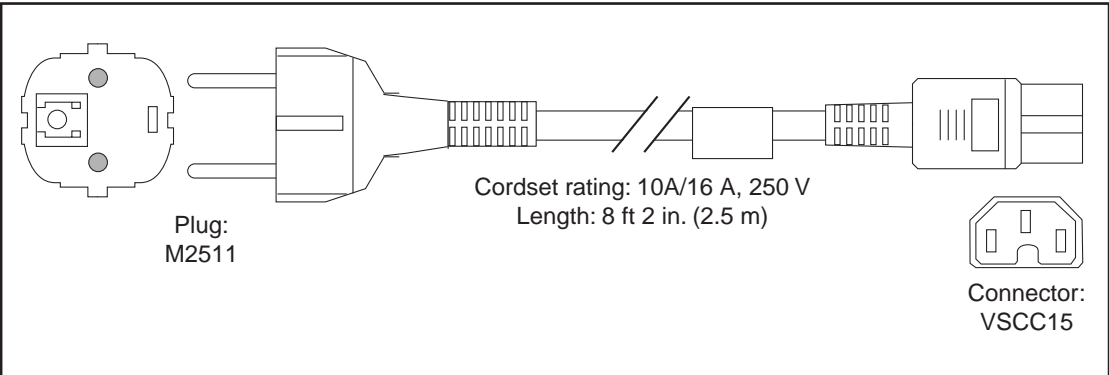

Figure C-4 CAB-9K10A-EU