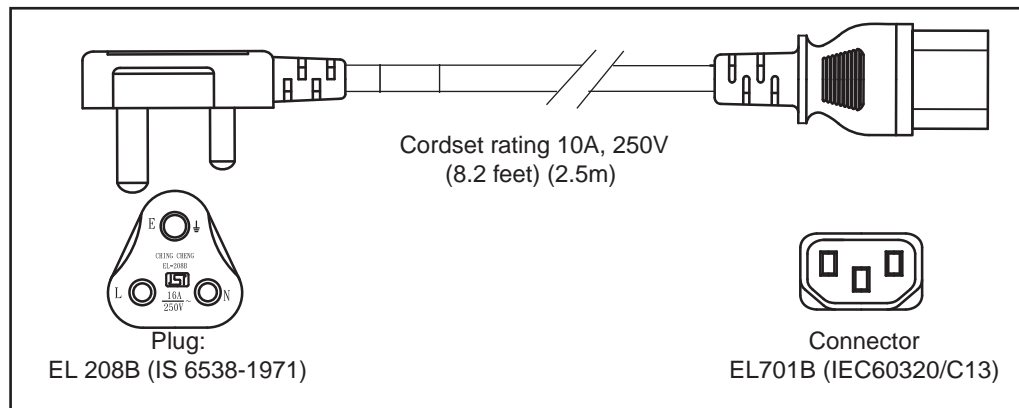

Power Cords

The standard power cords have an IEC C19 connector on the end that plugs into the device. The optional jumper power cords have an IEC C19 connector on the end that plugs into the device and an IEC C20 connector on the end that plugs into an IEC C19 outlet receptacle.

Figure C-14 CAB-IND-10A

Figure C-15 CAB-C13-CBN

Table C-2 lists the AC power cords for the Cisco Nexus 2232TM.

Table C-2 AC Power Cords for the Cisco Nexus 2232TM

Power Cords	Description
CAB-3KX-AC=	AC power card for North America
CAB-3KX-AC-AP=	AC power card for Australia
CAB-3KX-AC-AR=	AC power card for Argentina
CAB-3KX-AC-SW=	AC power card for Switzerland
CAB-3KX-AC-UK=	AC power card for United Kingdom
CAB-3KX-AC-JP=	AC power card for Japan
CAB-3KX-AC-EU=	AC power card for Europe
CAB-3KX-AC-IT=	AC power card for Italy
CAB-3KX-AC-IN=	AC power card for India
CAB-3KX-AC-CN=	AC power card for China
CAB-3KX-AC-DN=	AC power card for Denmark
CAB-3KX-AC-IS=	AC power card for Israel

Jumper Power Cord

Figure C-16 shows the plug connector on the optional jumper power cord for the Cisco Nexus Fabric Extender. The plug plugs into the Cisco Nexus Fabric Extender power supply, while the connector plugs into the receptacle of a power distribution unit for a cabinet.