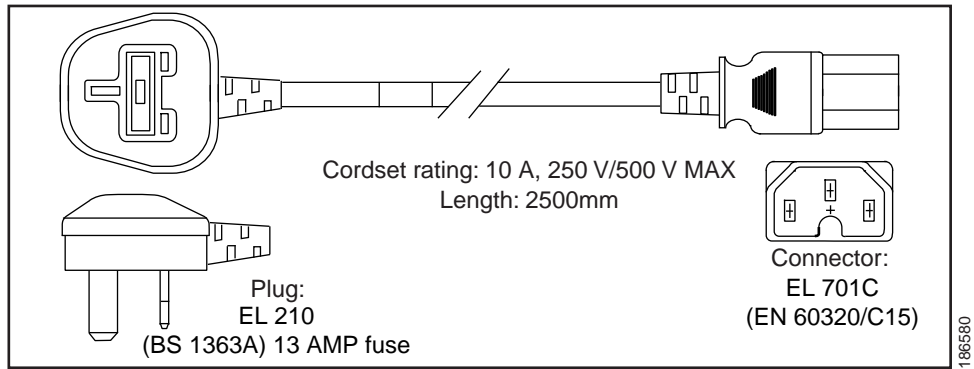

Power Cords

The standard power cords have an IEC C19 connector on the end that plugs into the device. The optional jumper power cords have an IEC C19 connector on the end that plugs into the device and an IEC C20 connector on the end that plugs into an IEC C19 outlet receptacle.

Figure C-6 SFS-250V-10A-IS

Figure C-7 CAB-9K10A-IT

Figure C-8 CAB-9K10A-SW

Figure C-9 CAB-9K10A-UK

Figure C-10 CAB-AC-250V/13A

Figure C-11 CAB-N5K6A-NA

Figure C-12 CAB-9K12A-NA

Figure C-13 CAB-C13-CBN

Figure C-14 CAB-IND-10A

Figure C-15 CAB-C13-CBN

Table C-2 lists the AC power cords for the Cisco Nexus 2232TM.

Table C-2 AC Power Cords for the Cisco Nexus 2232TM

Power Cords	Description
CAB-3KX-AC=	AC power card for North America
CAB-3KX-AC-AP=	AC power card for Australia
CAB-3KX-AC-AR=	AC power card for Argentina
CAB-3KX-AC-SW=	AC power card for Switzerland
CAB-3KX-AC-UK=	AC power card for United Kingdom
CAB-3KX-AC-JP=	AC power card for Japan
CAB-3KX-AC-EU=	AC power card for Europe
CAB-3KX-AC-IT=	AC power card for Italy
CAB-3KX-AC-IN=	AC power card for India
CAB-3KX-AC-CN=	AC power card for China
CAB-3KX-AC-DN=	AC power card for Denmark
CAB-3KX-AC-IS=	AC power card for Israel