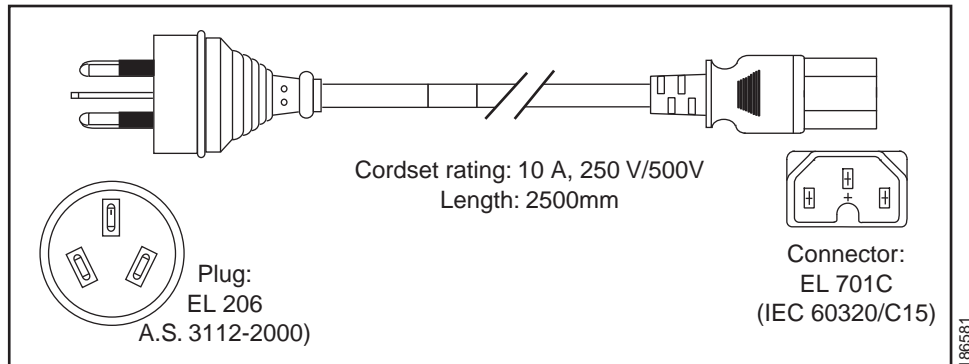

Figure C-2 CAB-9K10A-AU