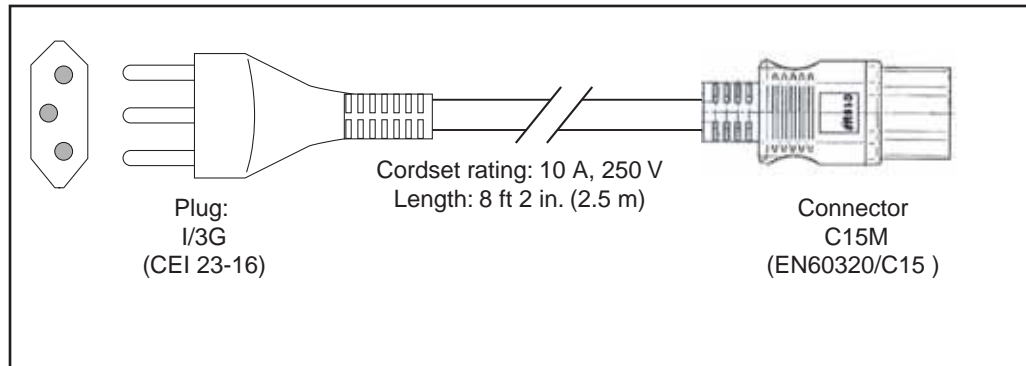

Power Cords

The standard power cords have an IEC C19 connector on the end that plugs into the device. The optional jumper power cords have an IEC C19 connector on the end that plugs into the device and an IEC C20 connector on the end that plugs into an IEC C19 outlet receptacle.

Figure C-6 SFS-250V-10A-IS

Figure C-7 CAB-9K10A-IT

Figure C-8 CAB-9K10A-SW

Figure C-9 CAB-9K10A-UK

Figure C-10 CAB-AC-250V/13A

Figure C-11 CAB-N5K6A-NA

Figure C-12 CAB-9K12A-NA

Figure C-13 CAB-C13-CBN

Figure C-14 CAB-IND-10A

Figure C-15 CAB-C13-CBN

Table C-2 lists the AC power cords for the Cisco Nexus 2232TM.

Table C-2 AC Power Cords for the Cisco Nexus 2232TM

Power Cords	Description
CAB-3KX-AC=	AC power card for North America
CAB-3KX-AC-AP=	AC power card for Australia
CAB-3KX-AC-AR=	AC power card for Argentina
CAB-3KX-AC-SW=	AC power card for Switzerland
CAB-3KX-AC-UK=	AC power card for United Kingdom
CAB-3KX-AC-JP=	AC power card for Japan
CAB-3KX-AC-EU=	AC power card for Europe
CAB-3KX-AC-IT=	AC power card for Italy
CAB-3KX-AC-IN=	AC power card for India
CAB-3KX-AC-CN=	AC power card for China
CAB-3KX-AC-DN=	AC power card for Denmark
CAB-3KX-AC-IS=	AC power card for Israel