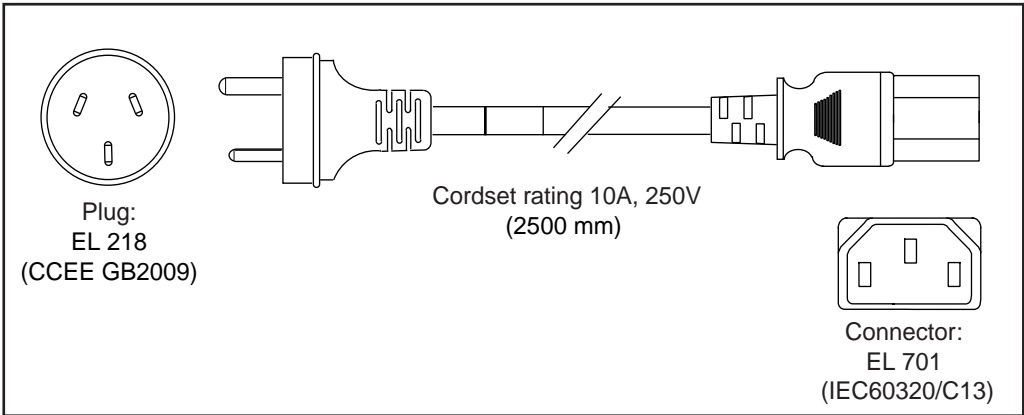

Figure C-3 SFS-250V-10A-CN