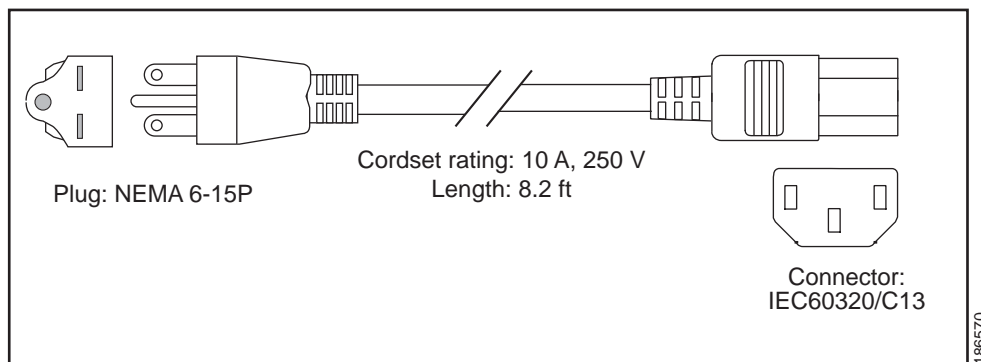

Figure C-6 SFS-250V-10A-IS

Figure C-7 CAB-9K10A-IT

Figure C-8 CAB-9K10A-SW

Figure C-9 CAB-9K10A-UK

Figure C-10 CAB-AC-250V/13A

Figure C-11 CAB-N5K6A-NA

Figure C-12 CAB-9K12A-NA

Figure C-13 CAB-C13-CBN

Figure C-14 CAB-IND-10A

Figure C-15 CAB-C13-CBN

Table C-2 lists the AC power cords for the Cisco Nexus 2232TM.

Table C-2 AC Power Cords for the Cisco Nexus 2232TM

Power Cords	Description
CAB-3KX-AC=	AC power card for North America
CAB-3KX-AC-AP=	AC power card for Australia
CAB-3KX-AC-AR=	AC power card for Argentina
CAB-3KX-AC-SW=	AC power card for Switzerland
CAB-3KX-AC-UK=	AC power card for United Kingdom
CAB-3KX-AC-JP=	AC power card for Japan
CAB-3KX-AC-EU=	AC power card for Europe
CAB-3KX-AC-IT=	AC power card for Italy
CAB-3KX-AC-IN=	AC power card for India
CAB-3KX-AC-CN=	AC power card for China
CAB-3KX-AC-DN=	AC power card for Denmark
CAB-3KX-AC-IS=	AC power card for Israel