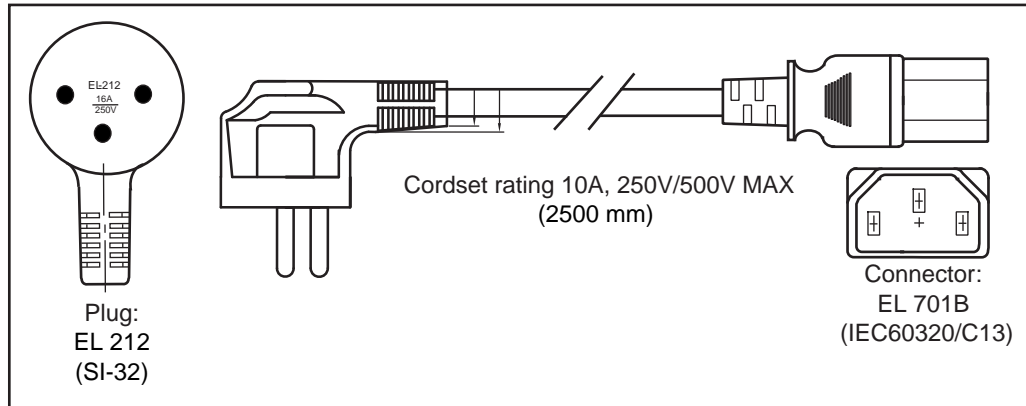

Power Cords

The standard power cords have an IEC C19 connector on the end that plugs into the device. The optional jumper power cords have an IEC C19 connector on the end that plugs into the device and an IEC C20 connector on the end that plugs into an IEC C19 outlet receptacle.

Figure C-6 SFS-250V-10A-IS

Figure C-7 CAB-9K10A-IT

Figure C-8 CAB-9K10A-SW

Figure C-9 CAB-9K10A-UK

Figure C-10 CAB-AC-250V/13A

Figure C-11 CAB-N5K6A-NA

Figure C-12 CAB-9K12A-NA

Figure C-13 CAB-C13-CBN