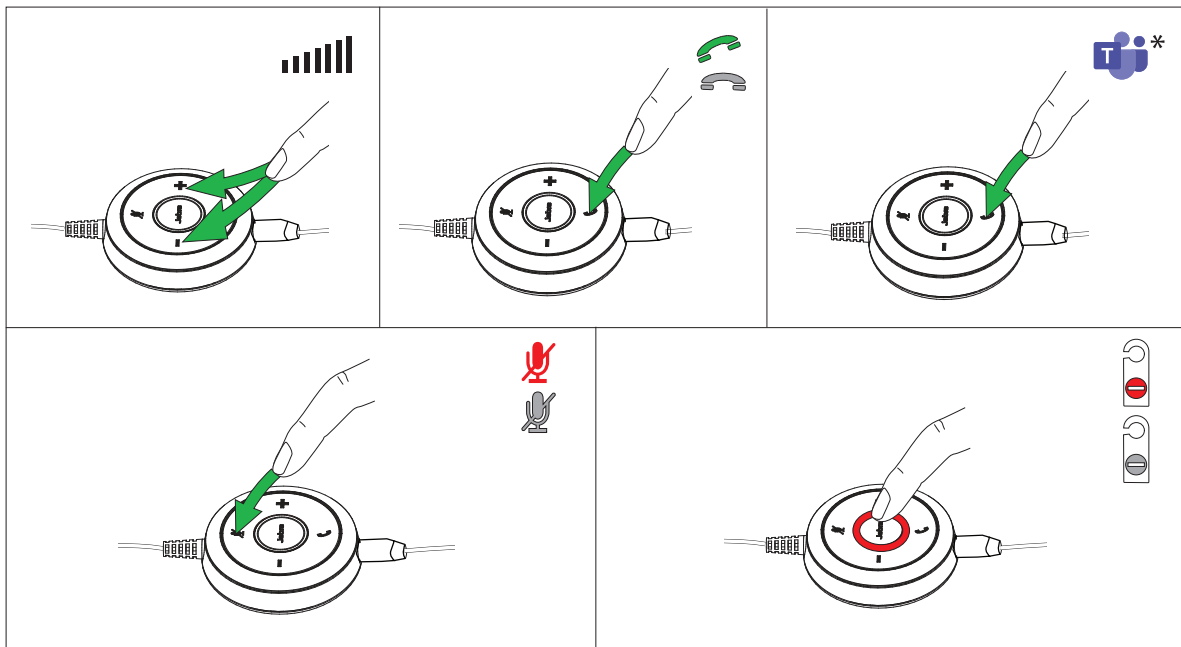

Jabra Evolve™ 40 headset

Quick Start Guide

NOTE: USB-C connection is optimized for computers. USB-C connection with a mobile phone or tablet may give reduced performance.

*requires Microsoft Teams headset variant