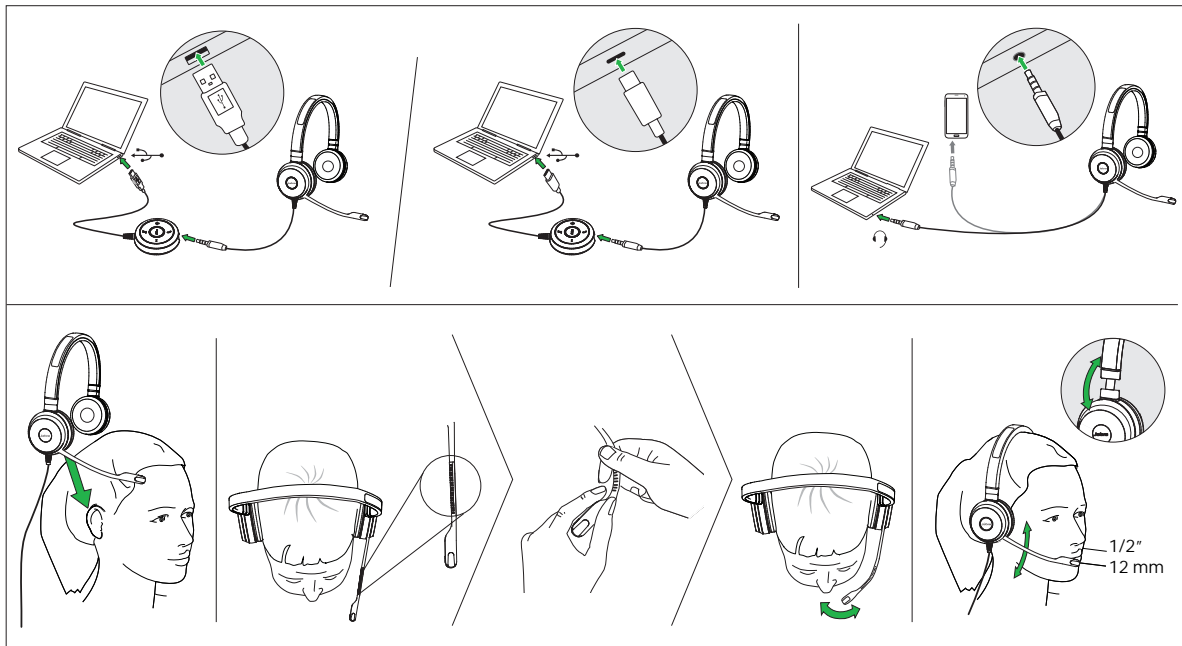

Jabra Evolve™ 40 headset

Quick Start Guide

NOTE: USB-C connection is optimized for computers. USB-C connection with a mobile phone or tablet may give reduced performance.

*requires Microsoft Teams headset variant