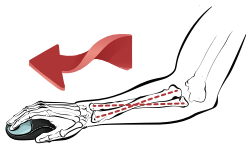

## Ambidextrous Vertical Mouse

### Story:

We know what contributes to wrist and hand pain and set out to design a mouse that would transform workplace productivity.

The Penguin® mouse was developed to overcome the many problems that are associated with regular use of traditional shaped mice. Mouse design influences the forearm position - a standard mouse requires the hand to be held in a pronated position.

The Penguin® mouse puts your hand in a natural and restful position like a handshake.

### Features:

- Vertical design encourages a more ergonomic position whilst mousing to avoid wrist strain
- BioCote® Anti-bacterial protection keeps your Penguin® fresher and cleaner for longer
- Easy-glide symmetrical base with precision laser and scroll wheel aids fast, accurate tracking and document scrolling
- Central bow tie switch allows easy transition between right and left-handed use
- Adjustable dpi settings encourages fast and precise operating movements