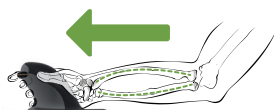

The Penguin® mouse puts your hand in a natural and restful position like a handshake.