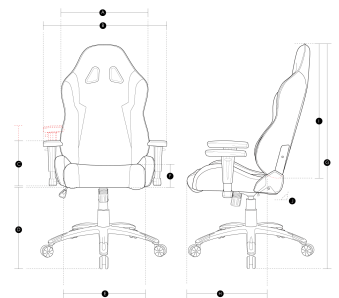

### Measurements

#### Front

- 57.5 cm | 22.6"
- 75 cm | 29.5"
- 33.5 - 40 cm | 13 - 15.7"
- 35.5 - 43 cm | 13.75 - 17.25"
- 60 cm | 23.6"
- 12 cm | 4.7"

#### Left

- 129 - 137 cm | 50.7 - 53.9"
- 57 cm | 22.4"
- 94 cm | 37"
- Measuring Angle: 100°

Measurement tolerance: ±1 cm | 0.4"