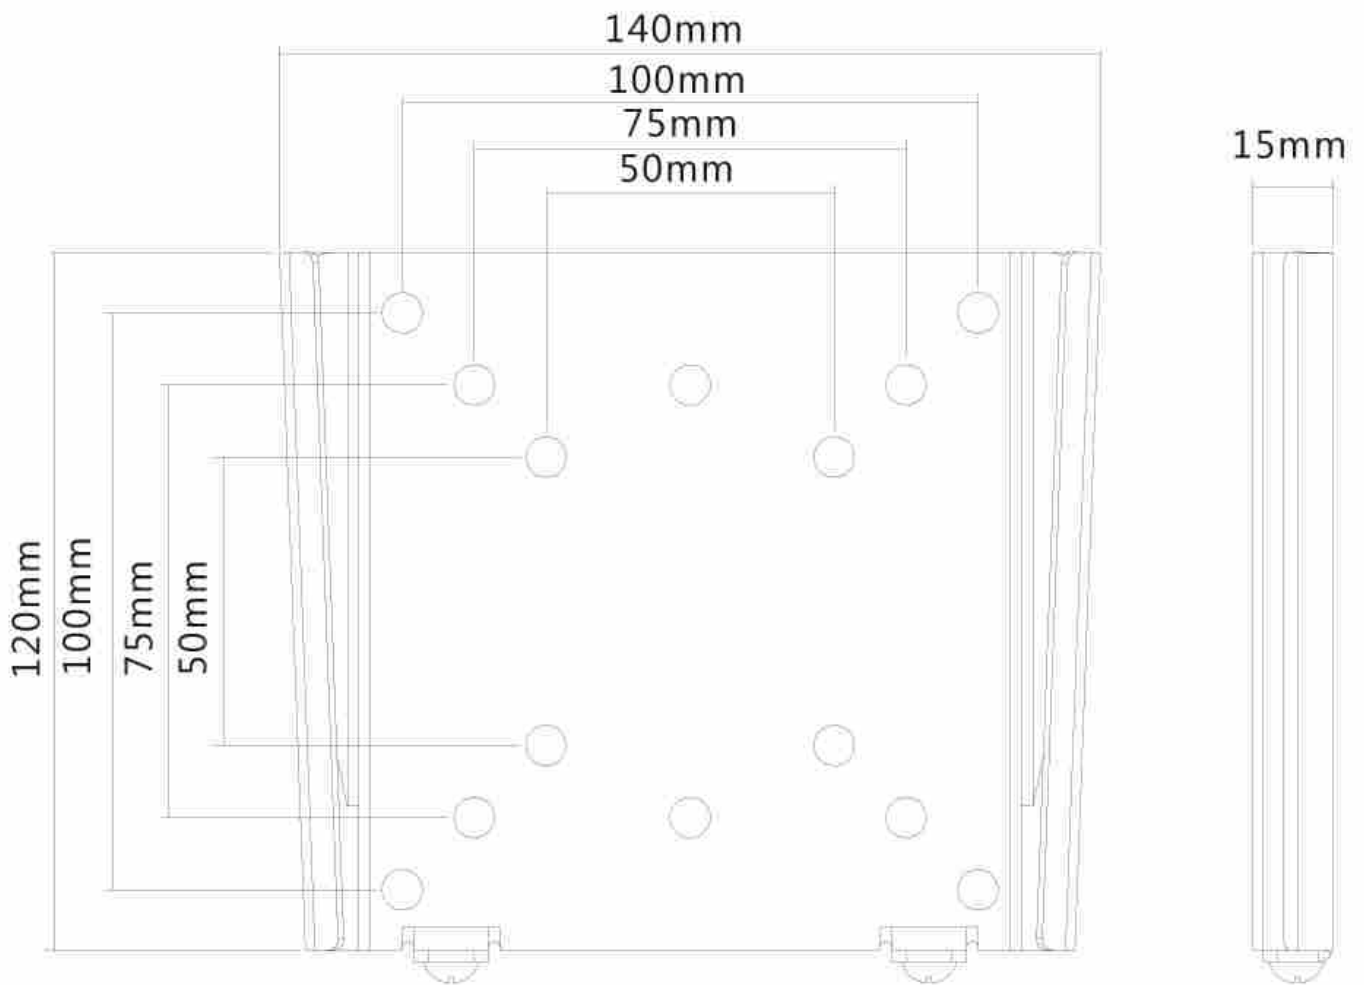

FPMA-W25BLACK

NEOMOUNTS TV/MONITOR WALL MOUNT

Neomounts