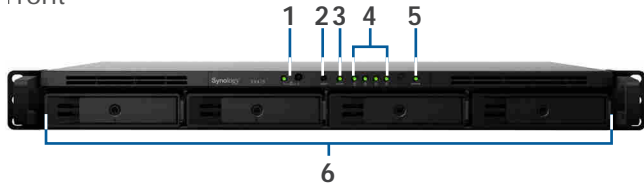

Hardware Overview

Front