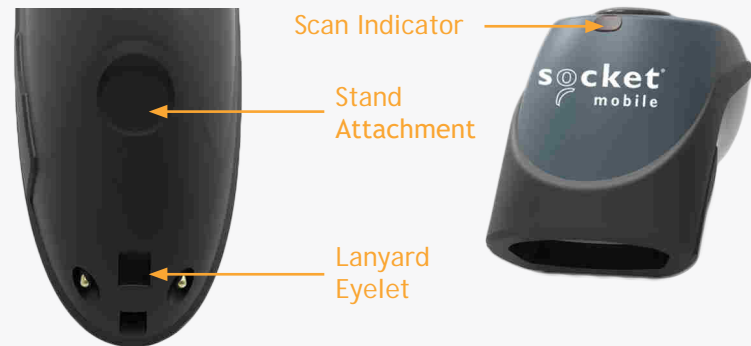

## Ergonomic, Elegant and Rugged

Built for harsh environments in warehouse, distribution and industrial manufacturing. Stylish enough to be showcased in boutique retail environments.

The DuraScan Model D740 barcode scanner features great ergonomics, fitting perfectly in your hand for comfortable and extended use. Light and small enough to fit in your pocket.

## Features

- **Bluetooth® Wireless Technology** - Compatible with iOS, Android and Windows mobile devices with long-range Bluetooth connection of 330 feet (100m)
- **Scanning** - Fast 2D & 1D omni-directional barcode scanning with highly visible and safe LED aimer
- **Exceptional ergonomics** - Small, light and fits perfectly in the hand for comfortable use over extended periods of time
- **Long lasting battery** - Power to last over 16 hours
- **Indicators** - Intuitive LEDs, beeps/tones and vibrations let users know battery, Bluetooth connection and scanning status
- **Rugged Design** - Protection rating of IP54 for dust and water splashing protection. Withstands multiple drops to concrete and repeated tumbles.
- **Protective Material** - Made with antimicrobial additives to help protect against harmful bacteria.
- **Basic Mode (default)** - No software installation required when using the scanner in Bluetooth HID mode
- **Application Mode** - Improves business productivity with faster, efficient and reliable data transfer over Bluetooth. Leverage Application Mode functionality by integrating Socket Mobile's SDK in your app.
- **Wearable** - Includes lanyard/ belt clip for convenient access wherever you go
- **Designed and made in the USA**