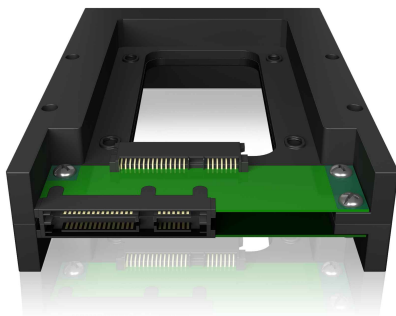

## ICY BOX IB-2538StS 2.5" to 3.5" HDD/SSD Converter

### Key features

- Converts a 2.5" SATA HDD or SSD to a 3.5" SATA HDD
- Enables the use of a high speed 2.5" SSD in a 3.5" case
- Supports SATA III up to 6 Gbit/s
- Recessed brass threads for fastening
- Supports Hot Swap

### The small one becomes the big one

With the IB-2538StS a 2.5" SATA HDD or an SSD fits into a bay or an enclosure for a bigger 3.5" HDD. Thanks to the brass threads, the converter can be securely mounted in the housing.

### Technical data

Model	IB-2538StS
Article No.	60077
EAN code	4250078164104
Brand	ICY BOX
Article text	2.5" to 3.5" HDD/SSD Converter
Colour	Black
Material	Plastic
SSD/HDD size	1x 2.5" SATA
HDD height	5 - 15 mm
HDD capacity	Unlimited
Hot Swap	Yes
Transfer rate	SATA III up to 6 Gbit/s
Operating system	OS independent