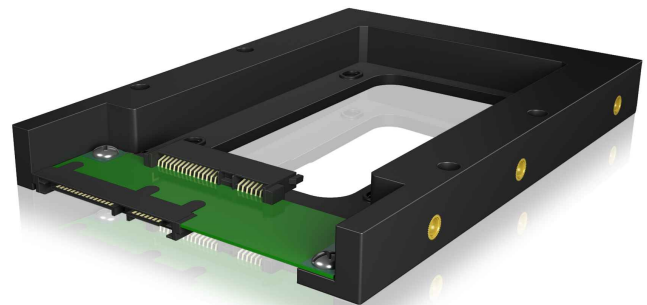

## ICY BOX IB-2538StS 2.5" to 3.5" HDD/SSD Converter

### Key features

- Converts a 2.5" SATA HDD or SSD to a 3.5" SATA HDD
- Enables the use of a high speed 2.5" SSD in a 3.5" case
- Supports SATA III up to 6 Gbit/s
- Recessed brass threads for fastening
- Supports Hot Swap

### The small one becomes the big one

With the IB-2538StS a 2.5" SATA HDD or an SSD fits into a bay or an enclosure for a bigger 3.5" HDD. Thanks to the brass threads, the converter can be securely mounted in the housing.

### Technical data

Model	IB-2538StS
Article No.	60077
EAN code	4250078164104
Brand	ICY BOX
Article text	2.5" to 3.5" HDD/SSD Converter
Colour	Black
Material	Plastic
SSD/HDD size	1x 2.5" SATA
HDD height	5 - 15 mm
HDD capacity	Unlimited
Hot Swap	Yes
Transfer rate	SATA III up to 6 Gbit/s
Operating system	OS independent