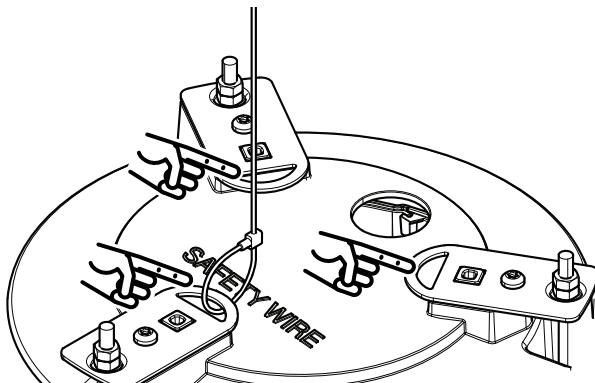

## Installation Guide

AXIS T94P01L Recessed Mount

---

**1x**

**1x**

AXIS M5525-E

**4x**

# AXIS T94P01L Recessed Mount

If you install the product in an air handling system, you must use a metal conduit for the RJ45 cable to make it fire-proof.