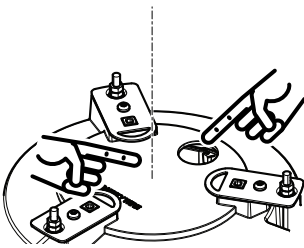

# AXIS T94P01L Recessed Mount

If you install the product in an air handling system, you must use a metal conduit for the RJ45 cable to make it fire-proof.