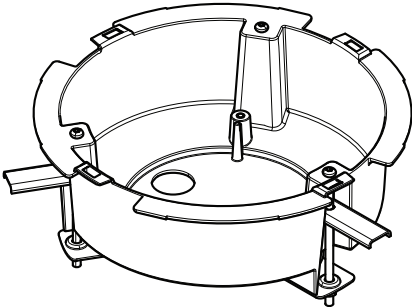

## AXIS T94P01L Recessed Mount

## Installation Guide

AXIS T94P01L Recessed Mount

---

**1x**

**1x**

AXIS M5525-E

**4x**

# AXIS T94P01L Recessed Mount

If you install the product in an air handling system, you must use a metal conduit for the RJ45 cable to make it fire-proof.