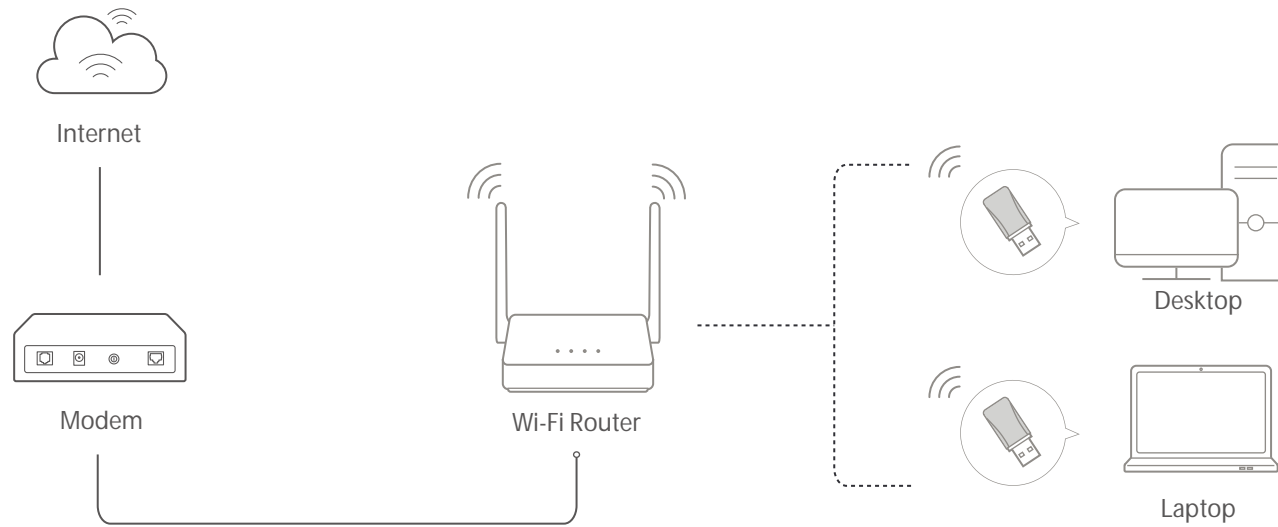

N300 Wireless Mini USB Adapter

Model: MW300UM

// Highlights

- Provides fast 300Mbps Wi-Fi connections for wired devices
- Ideal for online gaming, HD streaming, web browsing, and more
- Supports Windows 10/8.1/8/7/XP (32/64bit)

// Connections

// Specifications

Physical Specifications

Interface
USB 2.0

Dimensions (W x D x H)
42.9 × 17.2 × 8.5mm

Antenna
Internal

Wireless Specifications

Wireless Standards	Frequency	EIRP	Wireless Security	Wireless Function
IEEE 802.11b/g/n	2.4-2.4835GHz	<20dBm (EIRP)	WEP, WPA/WPA2, WPA-PSK/WPA2-PSK	Enable/Disable Wireless Radio, Wireless Statistics