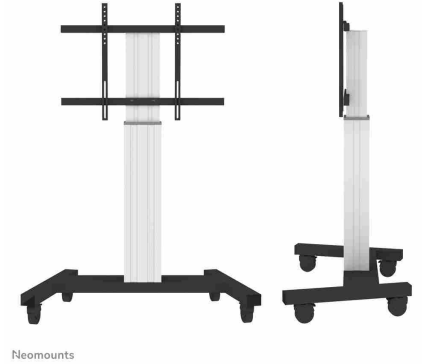

#### FUNCTIONALITY

Type	Fixed
Height adjustment	120-170 cm
Lockable	Lockable - Padlock not included
Width	103,5 cm
Depth	73,5 cm
Adjustment type	Motorised

### Neomounts Mobile Motorised TV/LFD Trolley for 42"-100" screen, Height Adjustable - Silver

With the Neomounts PLASMA-M2250SILVER automatic height adjustable floor stand you place a large format flat screen on the floor. Get optimal positioning for both standing and seated audiences, in any application, in any part of your location. Perfect to use in a class room, boardroom, presentation room or public entrance.

The PLASMA-M2250SILVER is suited for screens between 42"-100" and has a load capacity of 130 kg. The trolley is suitable for screens with a VESA hole pattern of 200x200 to 800x600 mm. Cables can be guided at the back of the mount.

Easily roll this cart over doorways and thresholds with to the high quality wheels. The mobile electric floor lift is automatically height adjustable over a height of 50 cm with a remote control. From the floor to the center the distance of the screen is variable from 120 cm to 170 cm.