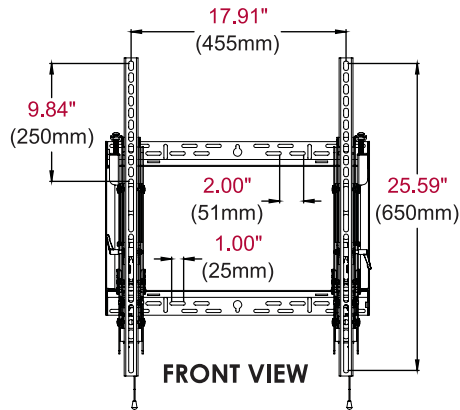

## Additional Features

- Universal mount fits displays with mounting patterns up to 455 x 650mm (17.91" W x 25.59" H)
- Adjustable up to 15° of forward tilt and -5° of backward tilt for the optimal viewing angle
- Optional IncreLok™ feature offers selected tilt angles of -5°, 0°, 5°, 10°, 15°
- Easy-Grip™ ratcheting handle locks the display into place
- Easy hang wall plate allows a bolt to be pre-installed to ease wall plate installation
- Lateral display adjustment up to 1.63" (41mm)
- 1" of post-installation vertical adjustment provides flexibility in the installation
- Includes fastener pack with all necessary mounting and display attachment hardware (including M10)

info@peerless-av.com  
peerless-av.com

**peerless-AV**®

STP680	SmartMount® Universal Portrait Tilt Wall Mount for 46" to 90" Displays - security models
--------	--

Product Specifications

	DIMENSIONS (W x H x D)	PRODUCT WEIGHT	LOAD CAPACITY	FINISH	AVAILABLE COLORS
STP680	22.00" x 26.50" x 3.38"-10.58" (559 x 673 x 86-269mm)	13.78lb (6.3kg)	350lb (158kg)	Scratch resistant fused epoxy	Semi-gloss black

Package Specifications

	PACKAGE SIZE (W x H x D)	PACKAGE SHIP WEIGHT	PACKAGE UPC CODE	PACKAGE CONTENTS	UNITS IN PACKAGE
STP680	28.50" x 4.10" x 15.60" (725 x 105 x 395mm)	13.78lb (6.25kg)	735029314219	Wall mount, wall and display installation hardware, installation instructions	1

Accessories

ACC615: Metal Stud Fastener Kit

All dimensions = inch (mm)

**WALL PLATE DETAIL**

**FRONT VIEW**

**SIDE VIEW +15°/-5° TILT**

**ADAPTOR DETAIL**

Architect Specifications