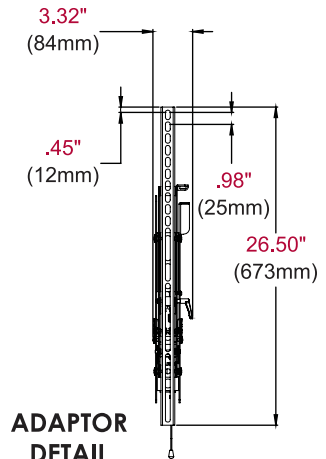

## Additional Features

- Universal mount fits displays with mounting patterns up to 455 x 650mm (17.91" W x 25.59" H)
- Adjustable up to 15° of forward tilt and -5° of backward tilt for the optimal viewing angle
- Optional IncreLok™ feature offers selected tilt angles of -5°, 0°, 5°, 10°, 15°
- Easy-Grip™ ratcheting handle locks the display into place
- Easy hang wall plate allows a bolt to be pre-installed to ease wall plate installation
- Lateral display adjustment up to 1.63" (41mm)
- 1" of post-installation vertical adjustment provides flexibility in the installation
- Includes fastener pack with all necessary mounting and display attachment hardware (including M10)

info@peerless-av.com  
peerless-av.com

**peerless-AV**®

STP680	SmartMount® Universal Portrait Tilt Wall Mount for 46" to 90" Displays - security models
--------	--

Product Specifications

	DIMENSIONS (W x H x D)	PRODUCT WEIGHT	LOAD CAPACITY	FINISH	AVAILABLE COLORS
STP680	22.00" x 26.50" x 3.38"-10.58" (559 x 673 x 86-269mm)	13.78lb (6.3kg)	350lb (158kg)	Scratch resistant fused epoxy	Semi-gloss black

Package Specifications

	PACKAGE SIZE (W x H x D)	PACKAGE SHIP WEIGHT	PACKAGE UPC CODE	PACKAGE CONTENTS	UNITS IN PACKAGE
STP680	28.50" x 4.10" x 15.60" (725 x 105 x 395mm)	13.78lb (6.25kg)	735029314219	Wall mount, wall and display installation hardware, installation instructions	1

Accessories

ACC615: Metal Stud Fastener Kit

All dimensions = inch (mm)

**WALL PLATE DETAIL**

**FRONT VIEW**

**SIDE VIEW +15°/-5° TILT**

**ADAPTOR DETAIL**

Architect Specifications