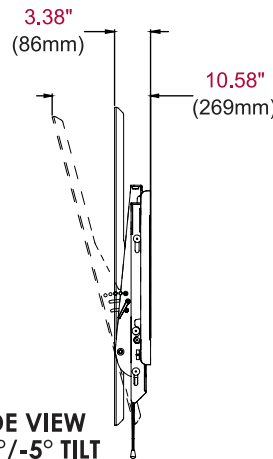

## Additional Features

- Universal mount fits displays with mounting patterns up to 455 x 650mm (17.91" W x 25.59" H)
- Adjustable up to 15° of forward tilt and -5° of backward tilt for the optimal viewing angle
- Optional IncreLok™ feature offers selected tilt angles of -5°, 0°, 5°, 10°, 15°
- Easy-Grip™ ratcheting handle locks the display into place
- Easy hang wall plate allows a bolt to be pre-installed to ease wall plate installation
- Lateral display adjustment up to 1.63" (41mm)
- 1" of post-installation vertical adjustment provides flexibility in the installation
- Includes fastener pack with all necessary mounting and display attachment hardware (including M10)

info@peerless-av.com  
peerless-av.com

**peerless-AV**®

STP680	SmartMount® Universal Portrait Tilt Wall Mount for 46" to 90" Displays - security models
--------	--

Product Specifications

	DIMENSIONS (W x H x D)	PRODUCT WEIGHT	LOAD CAPACITY	FINISH	AVAILABLE COLORS
STP680	22.00" x 26.50" x 3.38"-10.58" (559 x 673 x 86-269mm)	13.78lb (6.3kg)	350lb (158kg)	Scratch resistant fused epoxy	Semi-gloss black

Package Specifications

	PACKAGE SIZE (W x H x D)	PACKAGE SHIP WEIGHT	PACKAGE UPC CODE	PACKAGE CONTENTS	UNITS IN PACKAGE
STP680	28.50" x 4.10" x 15.60" (725 x 105 x 395mm)	13.78lb (6.25kg)	735029314219	Wall mount, wall and display installation hardware, installation instructions	1

Accessories

ACC615: Metal Stud Fastener Kit

All dimensions = inch (mm)

**WALL PLATE DETAIL**

**FRONT VIEW**

**SIDE VIEW +15°/-5° TILT**

**ADAPTOR DETAIL**

Architect Specifications