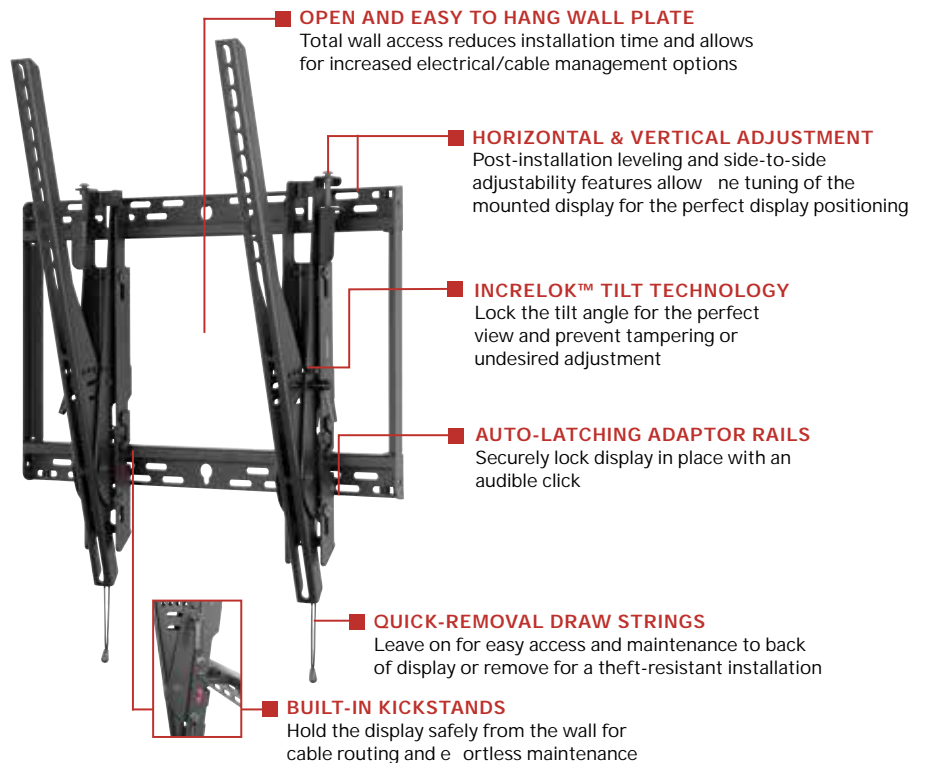

STP680

Display size  
**46" - 90"**

Max load  
**350lb (158kg)**

**SMARTMOUNT**

# Universal Portrait Tilt Wall Mount

FOR 46" TO 90" DISPLAYS

Peerless-AV's SmartMount® Universal Portrait Tilt Wall Mount delivers an ultra-slim profile designed to hold large displays up to 350lb. Installation and maintenance are made easy with the STP680's robust feature set. Auto-latching adaptor rails automatically secure the display without the use of a tool. The mount's built-in kickstand holds the display safely from the wall during cable routing, while the open wall plate allows for increased electrical and cable management options. Horizontal and vertical display adjustment allow for quick re-tuning of the mounted display.

*The STP680 reduces installation time and provides the most stable mounting solution for large interactive displays.*

## Additional Features

- Universal mount fits displays with mounting patterns up to 455 x 650mm (17.91" W x 25.59" H)
- Adjustable up to 15° of forward tilt and -5° of backward tilt for the optimal viewing angle
- Optional IncreLok™ feature offers selected tilt angles of -5°, 0°, 5°, 10°, 15°
- Easy-Grip™ ratcheting handle locks the display into place
- Easy hang wall plate allows a bolt to be pre-installed to ease wall plate installation
- Lateral display adjustment up to 1.63" (41mm)
- 1" of post-installation vertical adjustment provides flexibility in the installation
- Includes fastener pack with all necessary mounting and display attachment hardware (including M10)