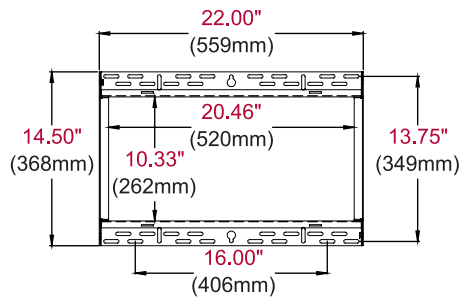

## Additional Features

- Universal mount fits displays with mounting patterns up to 455 x 650mm (17.91" W x 25.59" H)
- Adjustable up to 15° of forward tilt and -5° of backward tilt for the optimal viewing angle
- Optional IncreLok™ feature offers selected tilt angles of -5°, 0°, 5°, 10°, 15°
- Easy-Grip™ ratcheting handle locks the display into place
- Easy hang wall plate allows a bolt to be pre-installed to ease wall plate installation
- Lateral display adjustment up to 1.63" (41mm)
- 1" of post-installation vertical adjustment provides flexibility in the installation
- Includes fastener pack with all necessary mounting and display attachment hardware (including M10)

info@peerless-av.com  
peerless-av.com

**peerless-AV**®

STP680	SmartMount® Universal Portrait Tilt Wall Mount for 46" to 90" Displays - security models
--------	--

Product Specifications

	DIMENSIONS (W x H x D)	PRODUCT WEIGHT	LOAD CAPACITY	FINISH	AVAILABLE COLORS
STP680	22.00" x 26.50" x 3.38"-10.58" (559 x 673 x 86-269mm)	13.78lb (6.3kg)	350lb (158kg)	Scratch resistant fused epoxy	Semi-gloss black

Package Specifications

	PACKAGE SIZE (W x H x D)	PACKAGE SHIP WEIGHT	PACKAGE UPC CODE	PACKAGE CONTENTS	UNITS IN PACKAGE
STP680	28.50" x 4.10" x 15.60" (725 x 105 x 395mm)	13.78lb (6.25kg)	735029314219	Wall mount, wall and display installation hardware, installation instructions	1

Accessories

ACC615: Metal Stud Fastener Kit

All dimensions = inch (mm)

**WALL PLATE DETAIL**

**FRONT VIEW**

**SIDE VIEW +15°/-5° TILT**

**ADAPTOR DETAIL**

Architect Specifications