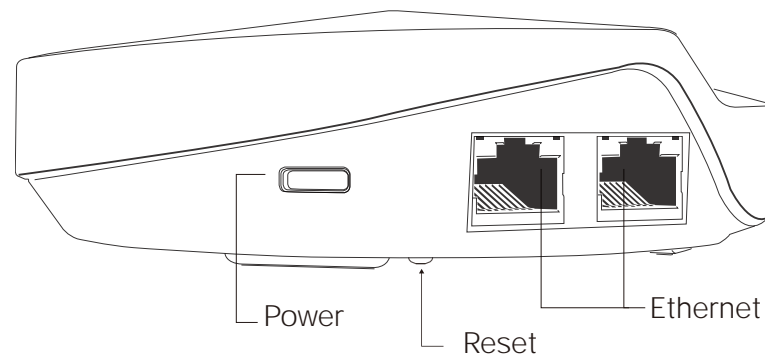

Specifications

Hardware

- Ports: 2 LAN/WAN Gigabit Ethernet Ports, 1 USB Type-C Port
- Buttons: 1 Reset button on the underside
- Antenna Type: 4 internal antennas per Deco unit
- Wireless Onboarding: Bluetooth 4.2
- Flash: 32 MB
- SDRAM: 256 MB
- External Power Supply: 12 V/1.2 A
- Dimensions (Dia x H): 4.7 in. x 1.3 in. (120 mm x 38 mm)