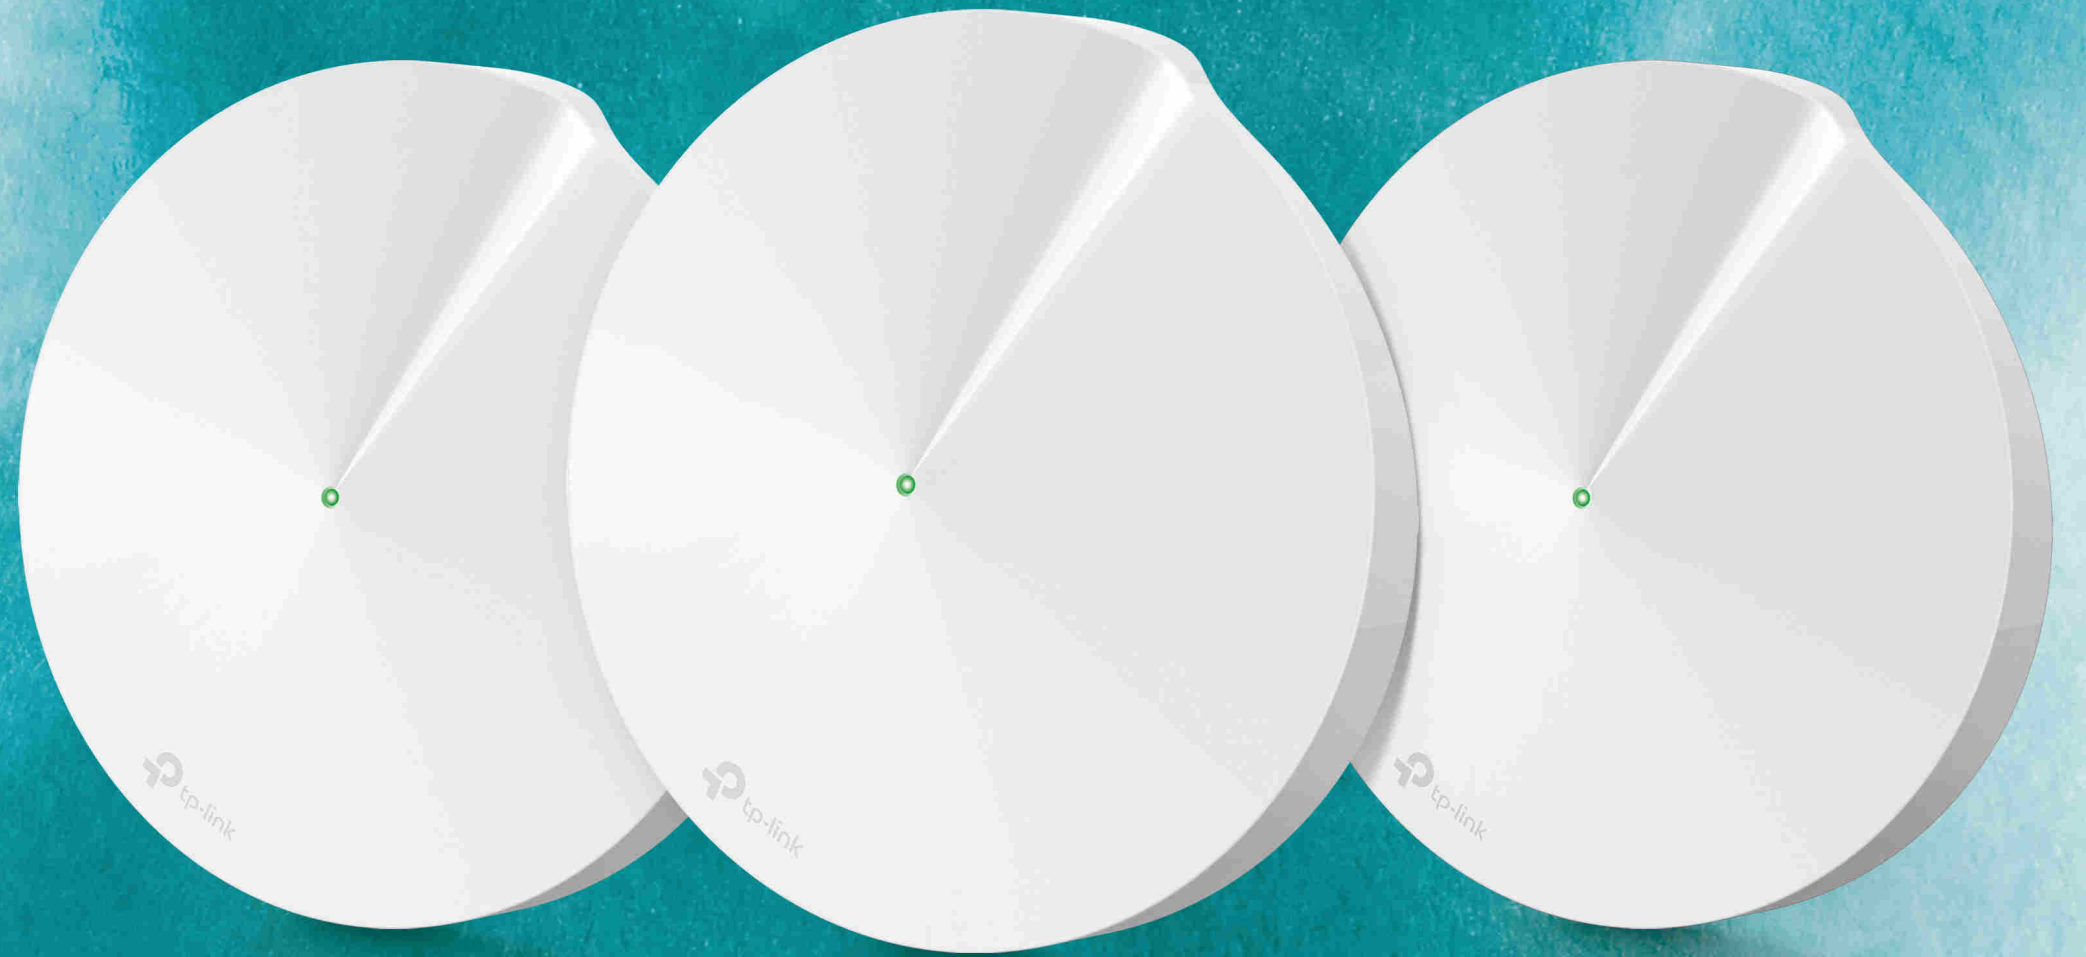

deco[™] | Paint Your
Home in Wi-Fi[™]

AC1300 Whole-Home Wi-Fi System

Deco M5

Highlights

Wi-Fi, pure and simple.

Your home is uniquely yours, and that includes how you use your Wi-Fi. With a Deco Whole-Home Wi-Fi System, you can connect wherever and however you like. Every corner in every room is covered (plus your yard!) so you can connect simply and seamlessly throughout your home.

TP-Link HomeCare™

HomeCare makes Deco the most secure Whole-Home Wi-Fi System with software powered by Trend Micro®.

Protect your devices from viruses and malware, and use powerful parental controls to keep your family safe while online.

Specifications

Hardware

- Ports: 2 LAN/WAN Gigabit Ethernet Ports, 1 USB Type-C Port
- Buttons: 1 Reset button on the underside
- Antenna Type: 4 internal antennas per Deco unit
- Wireless Onboarding: Bluetooth 4.2
- Flash: 32 MB
- SDRAM: 256 MB
- External Power Supply: 12 V/1.2 A
- Dimensions (Dia x H): 4.7 in. x 1.3 in. (120 mm x 38 mm)