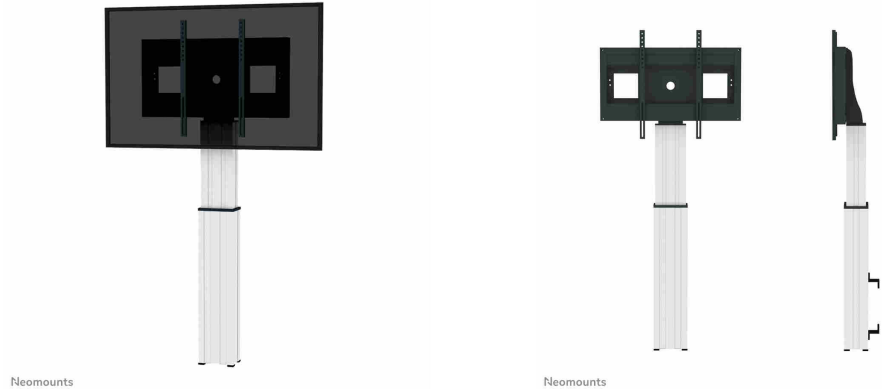

NEOMOUNTS MOTORISED WALL MOUNT

SPECIFICATIONS

GENERAL

Min. screen size*	42 inch
Max. screen size*	100 inch
Min. weight	0 kg (per screen)
Max. weight	150 kg (per screen)
Screens	1
VESA minimum	200x200 mm
VESA maximum	800x600 mm

FUNCTIONALITY

Type	Fixed
Height adjustment	119-169 cm
Width adjustment	89 cm
Lockable	Lockable - Padlock not included
Adjustment type	Motorised

INFORMATION

Color	Silver
Main material	Steel
Warranty	5 year
EAN code	8717371445881

Neomounts Motorised TV/LFD Wall Mount for 42"-100" screen, Height Adjustable - Silver

With the Neomounts PLASMA-W2500SILVER automatic height adjustable floor stand you place a large format flat screen on the floor and anchor it to the wall with the included wall mounts (7 cm distance). Get optimal positioning for both standing and seated audiences, in any application, in any part of your location. Perfect to use in a class room, boardroom, presentation room or public entrance.

The PLASMA-W2500SILVER is suited for screens between 42" - 100" and has a load capacity of 150 kg. The mount is suitable for screens with a VESA hole pattern of 200x200 to 800x600 mm.

The mobile electric floor lift is automatically height adjustable over a height of 50 cm with a remote control. From the floor to the center the distance of the screen is variable from 119-169 cm. The position can be perfectly leveled with four adjustable feet under the central column.